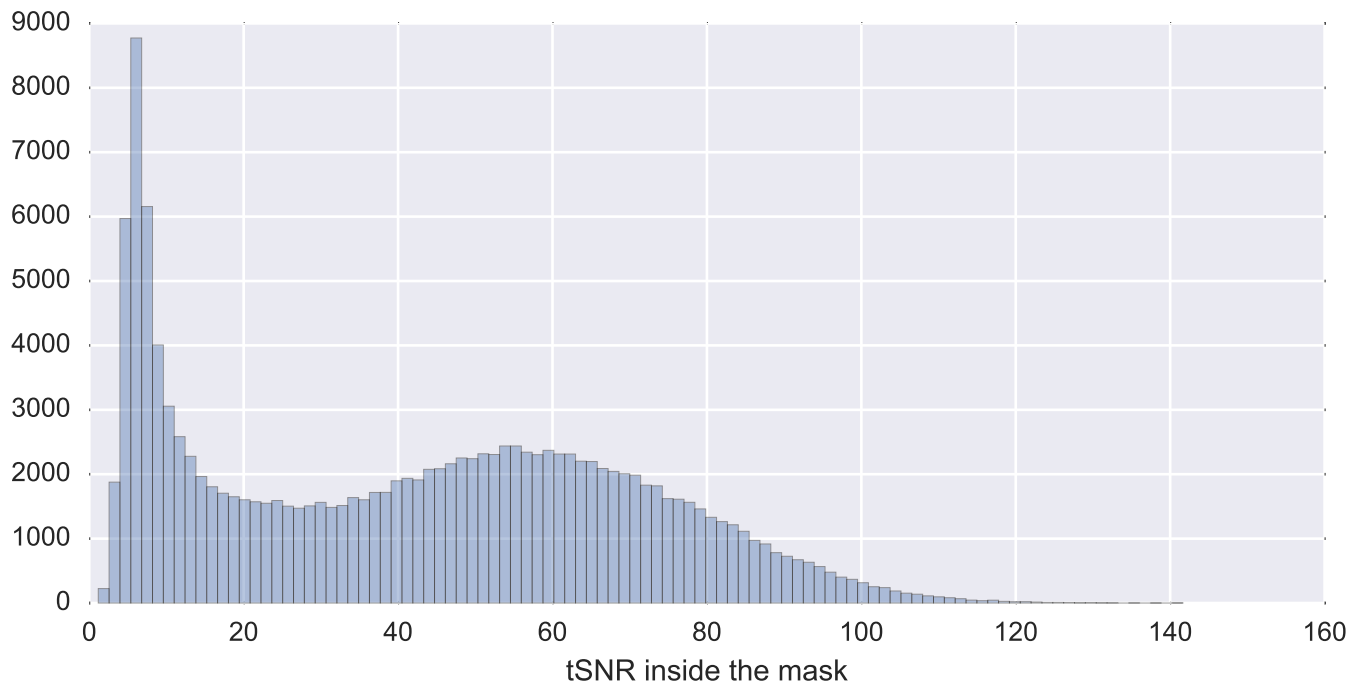

Mean EPI

Brain mask

tSNR

motion

fieldmap correction

coregistration