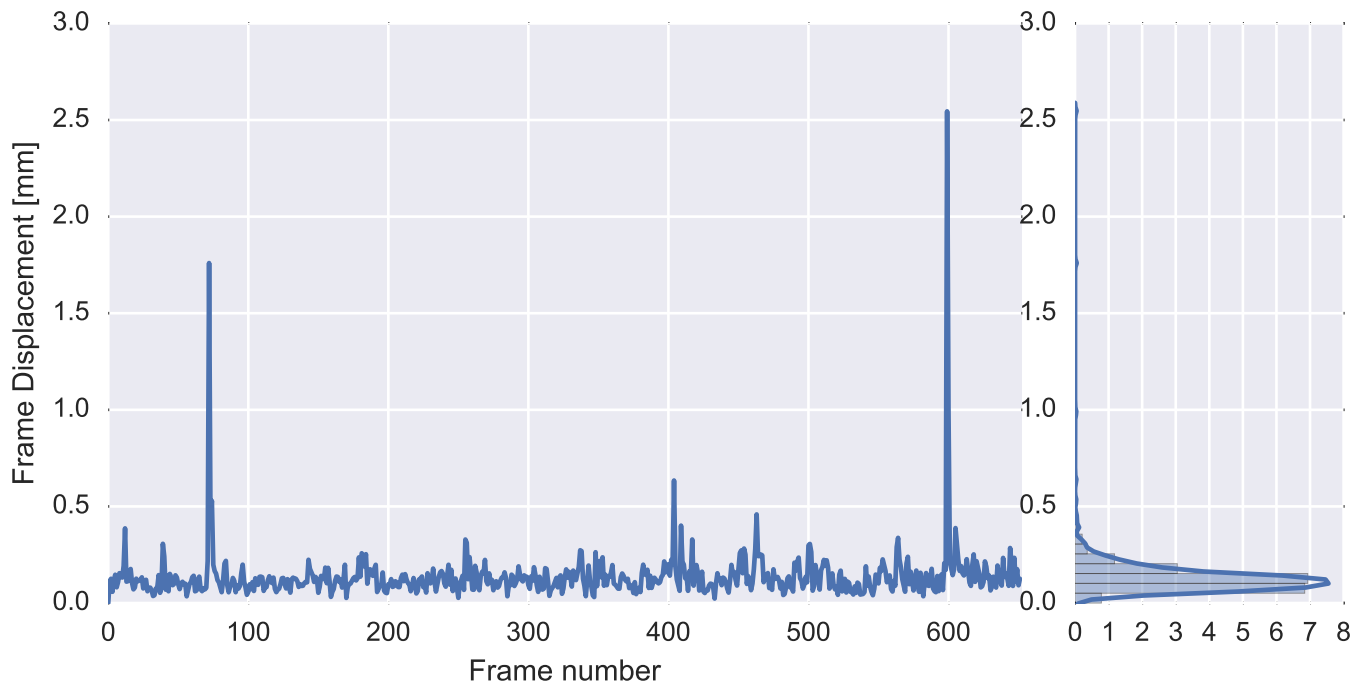

Mean EPI

Brain mask

tSNR

motion

fieldmap correction

coregistration