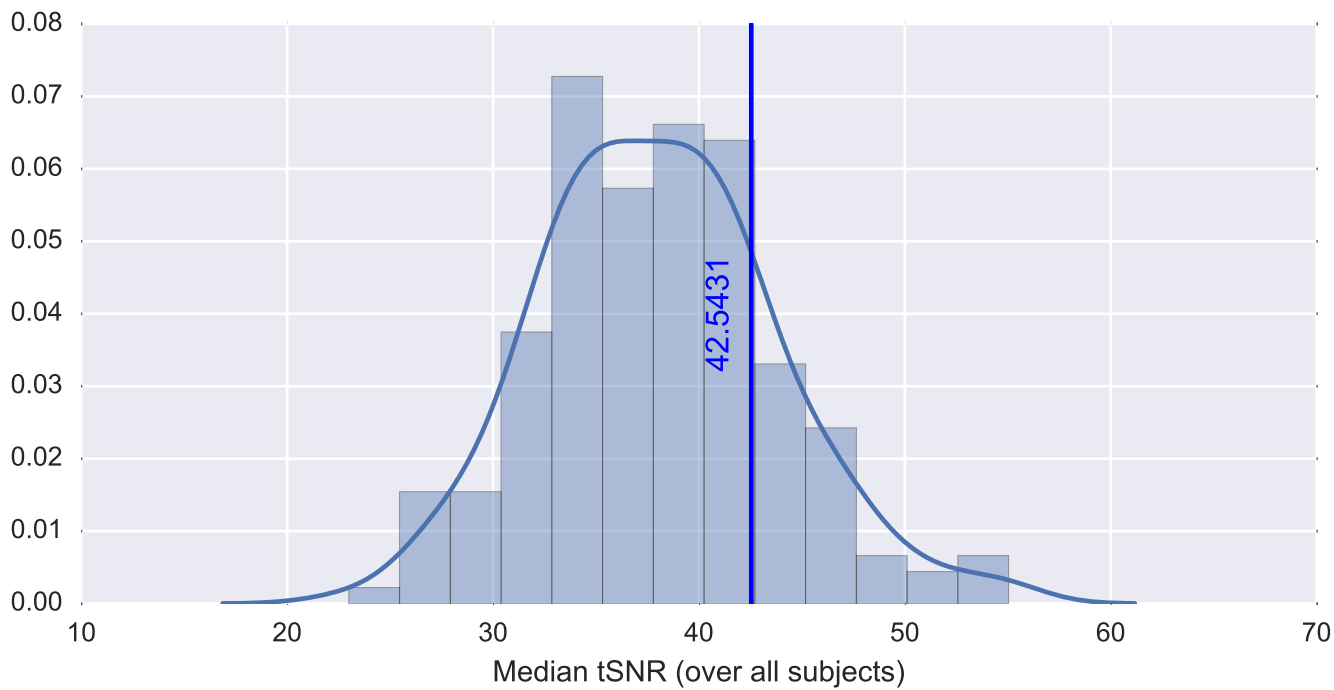

Mean EPI

Brain mask

tSNR

motion

fieldmap correction

coregistration