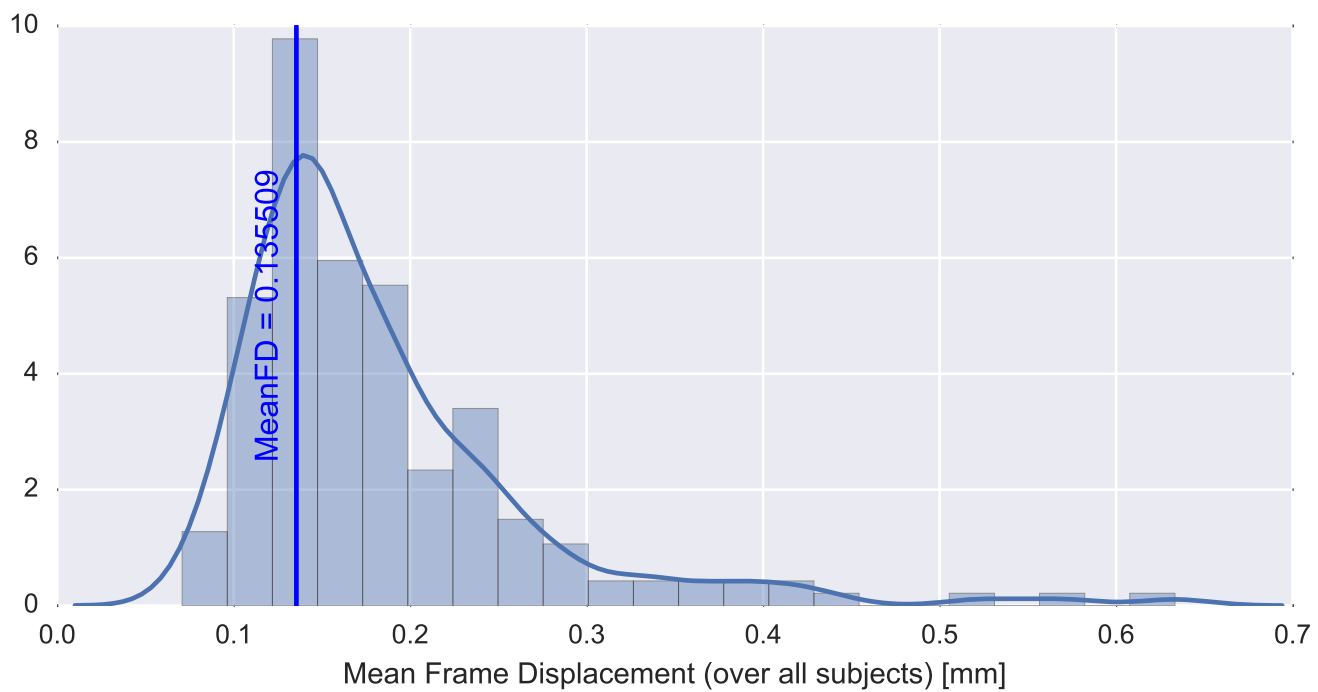

Mean EPI

Brain mask

tSNR

motion

fieldmap correction

coregistration