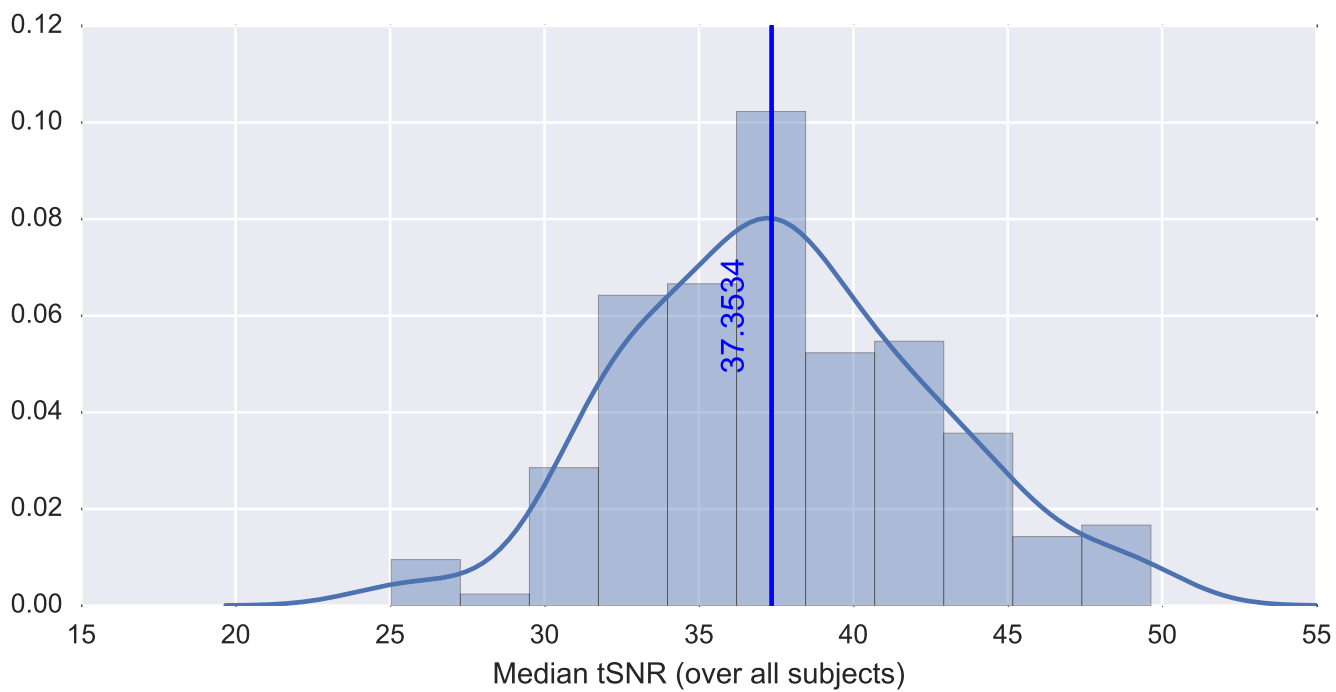

Brain mask

tSNR

motion

fieldmap correction

coregistration