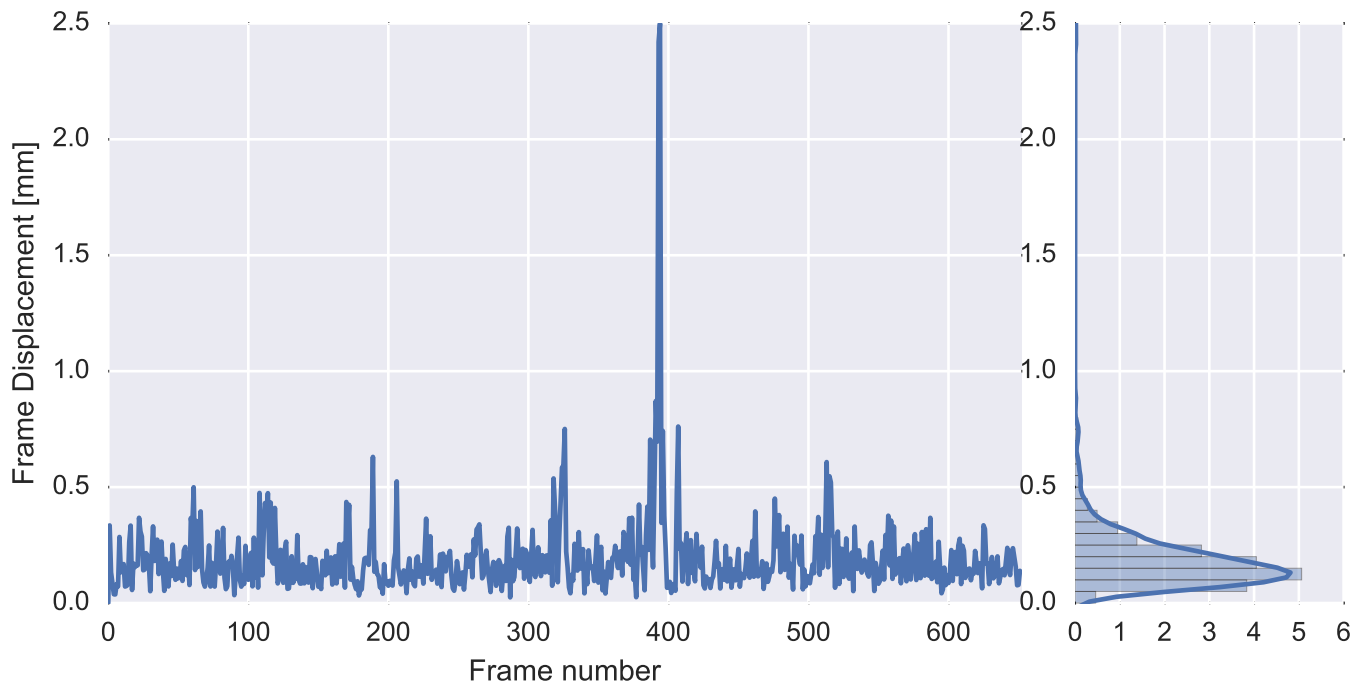

Brain mask

tSNR

motion

fieldmap correction

coregistration