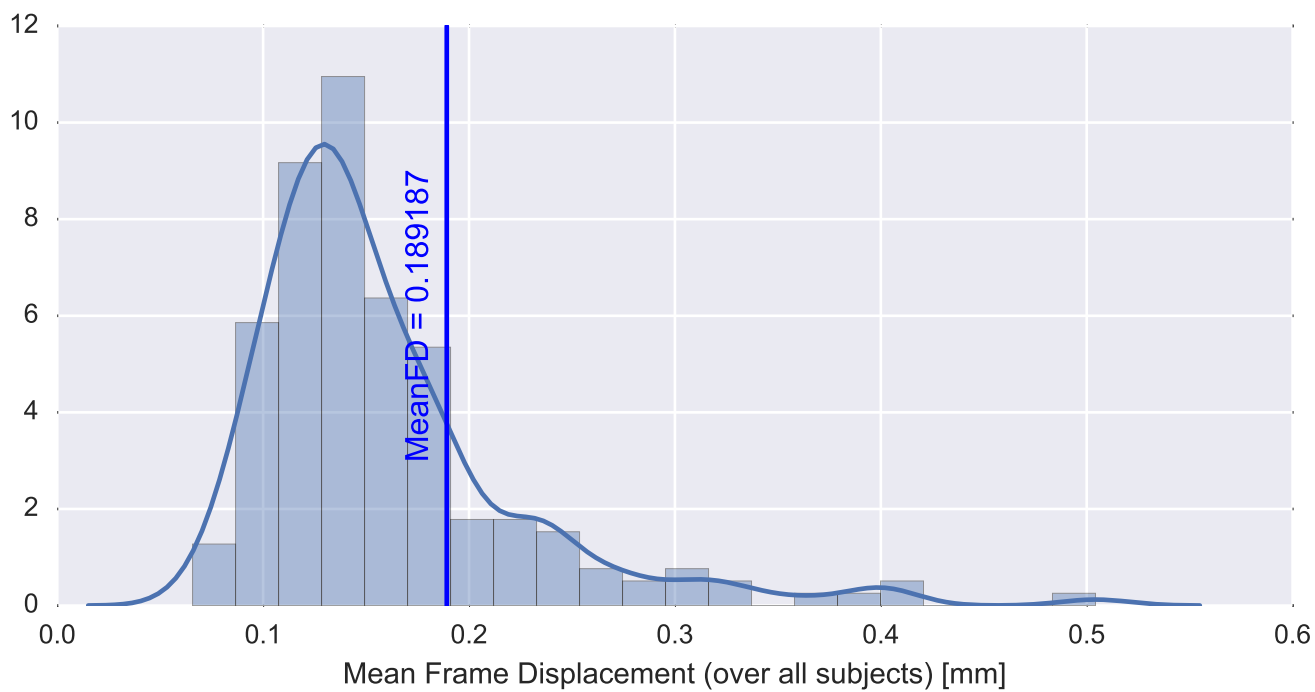

Brain mask

tSNR

motion

fieldmap correction

coregistration