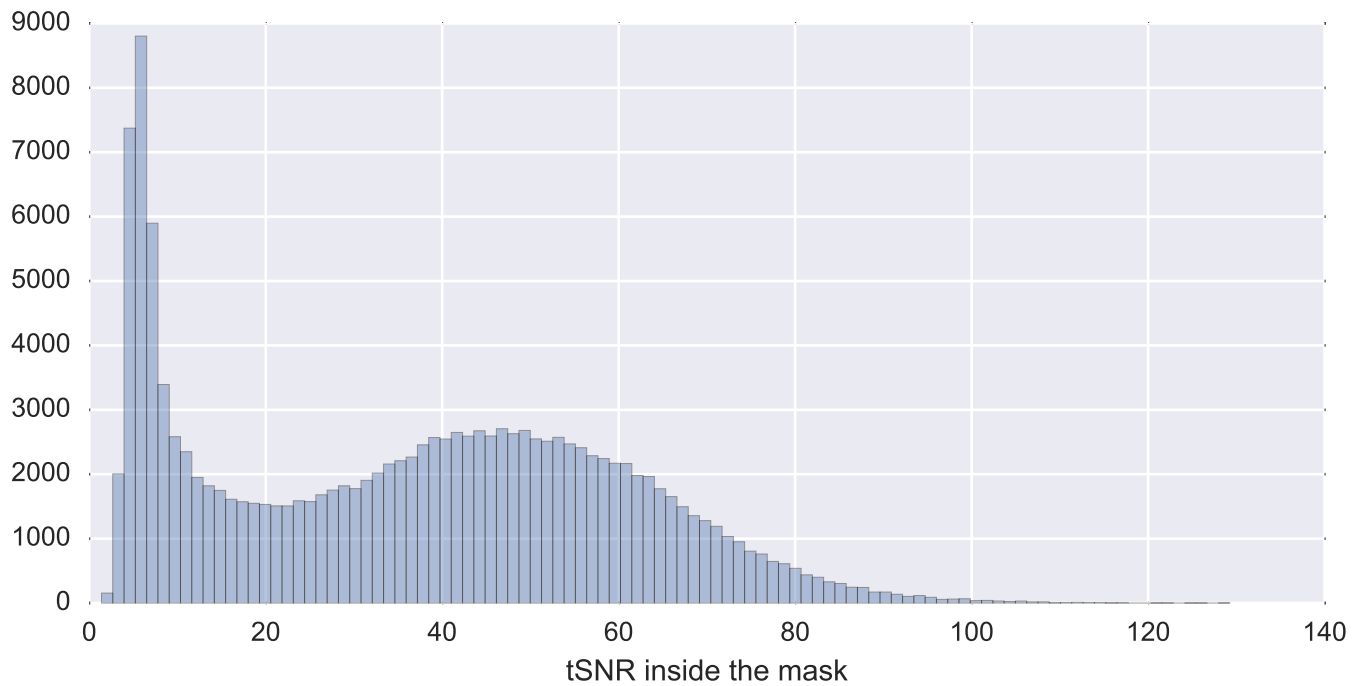

Brain mask

tSNR

motion

fieldmap correction

coregistration