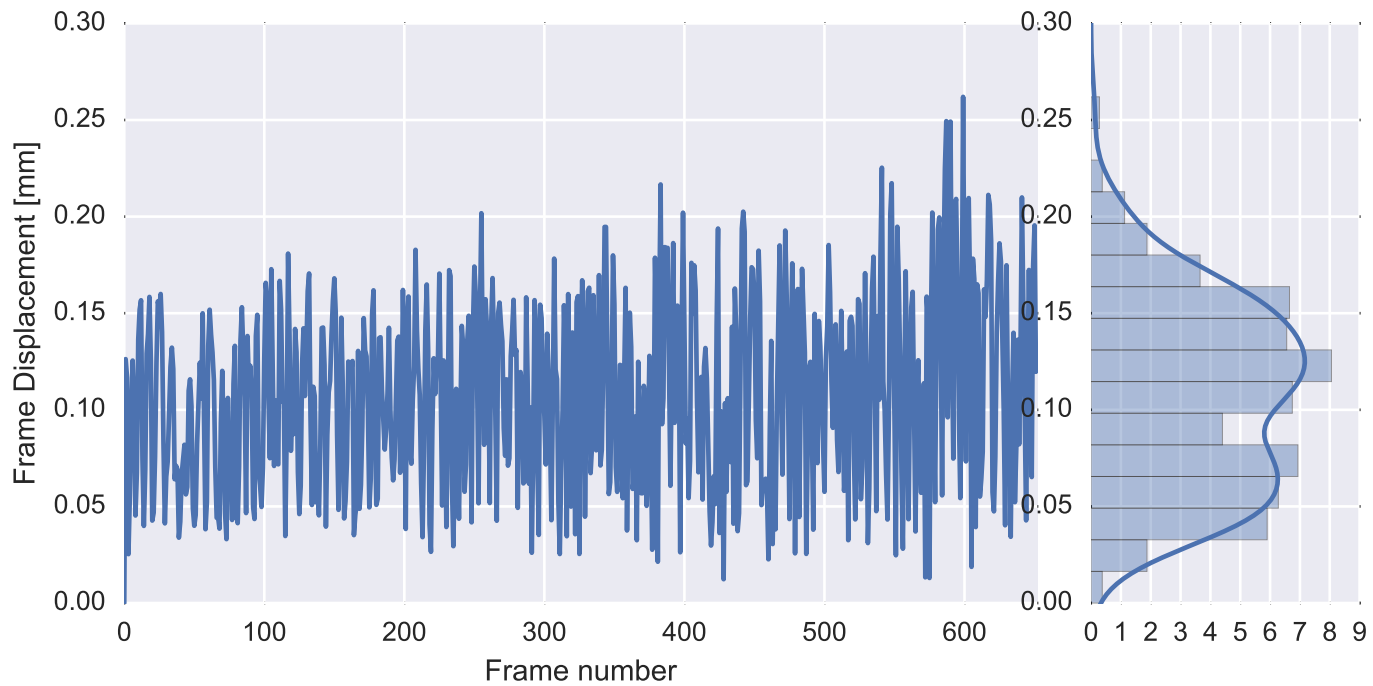

Mean EPI

Brain mask

tSNR

motion

fieldmap correction

coregistration