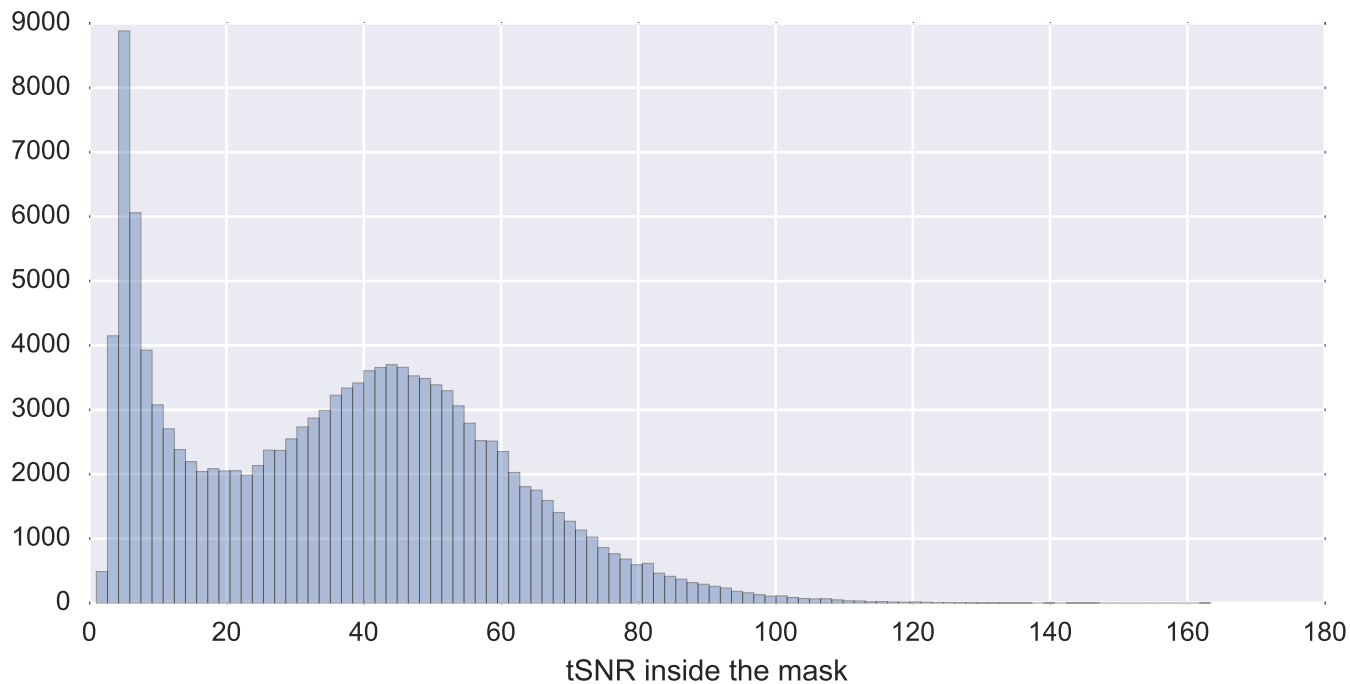

Mean EPI

Brain mask

tSNR

motion

fieldmap correction

coregistration