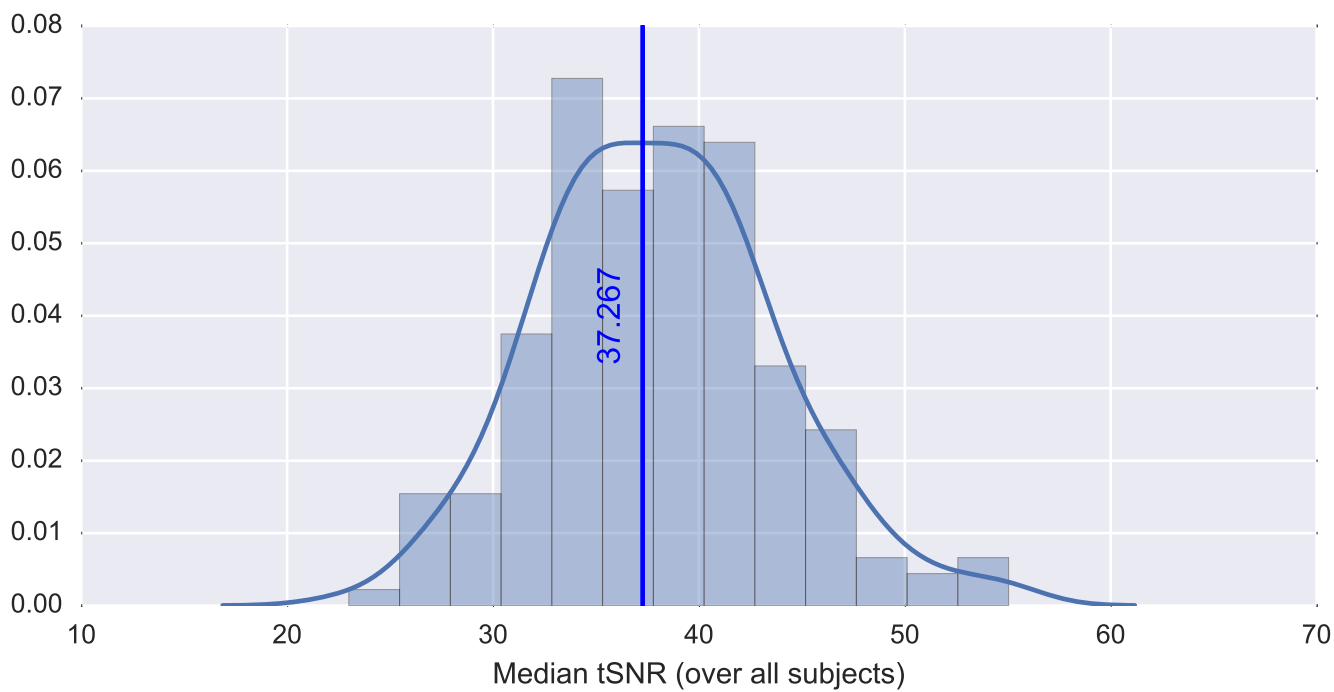

Mean EPI

Brain mask

tSNR

motion

fieldmap correction

coregistration