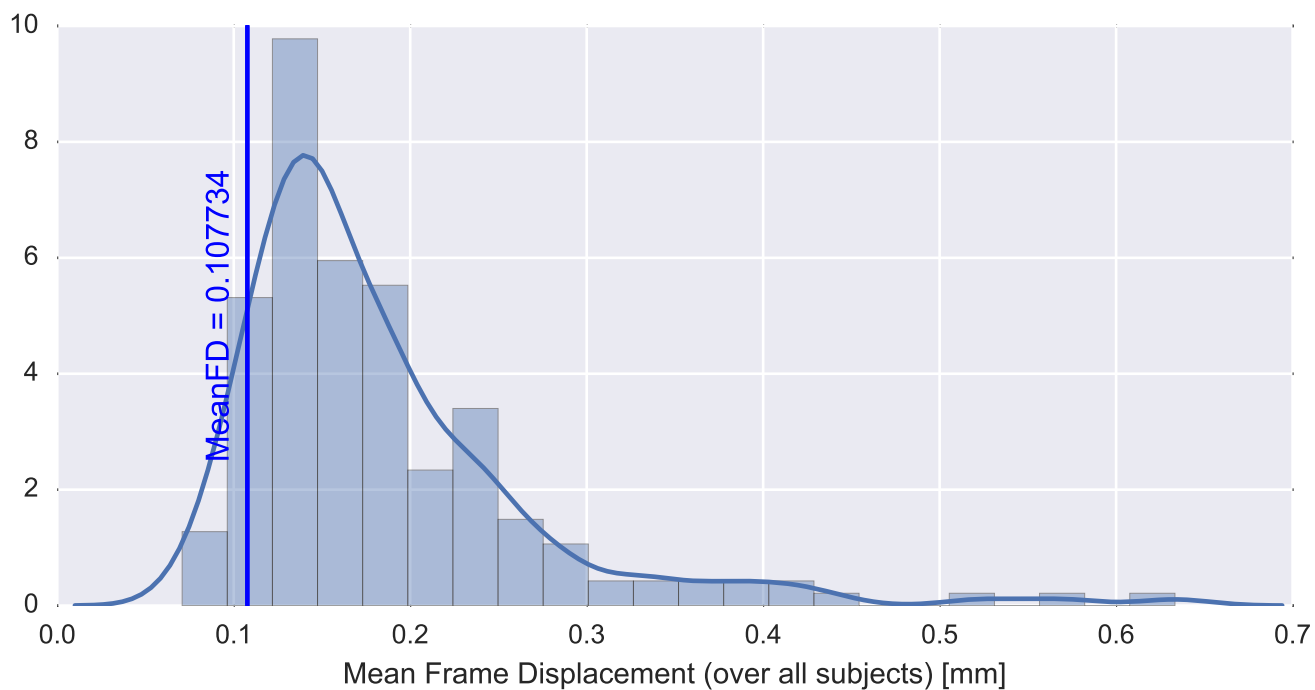

Mean EPI

Brain mask

tSNR

motion

fieldmap correction

coregistration