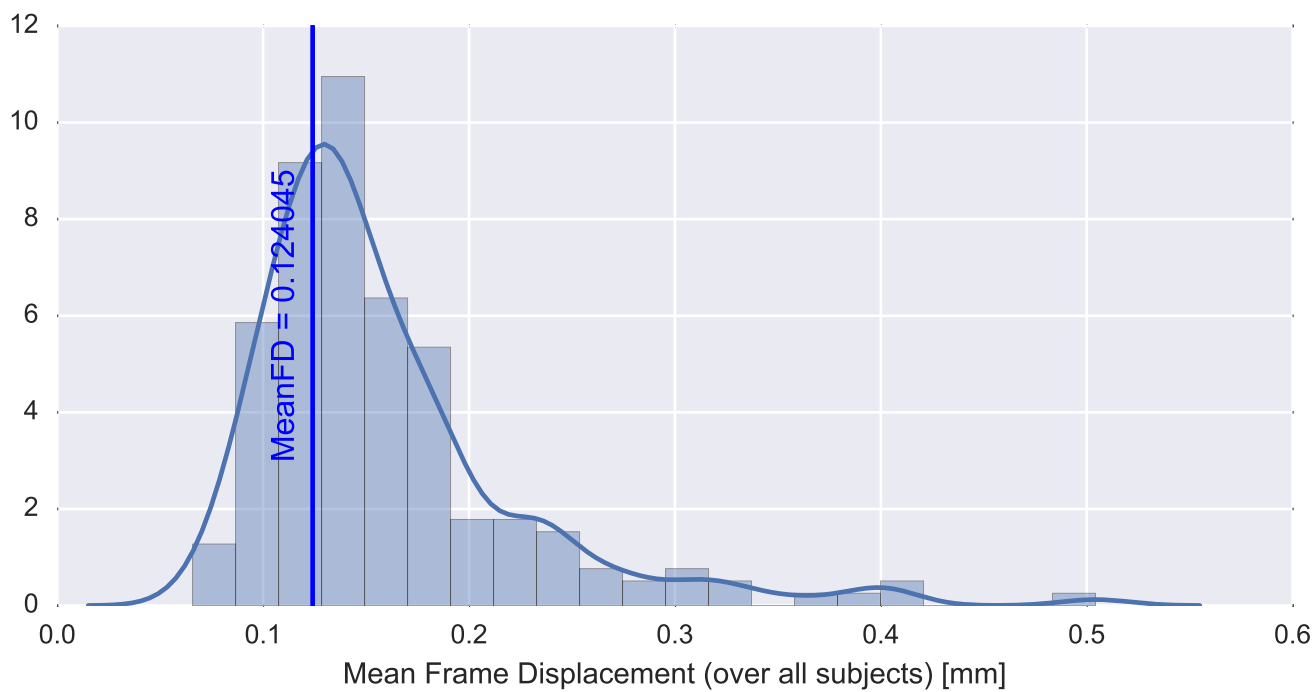

Mean EPI

Brain mask

tSNR

motion

fieldmap correction

coregistration