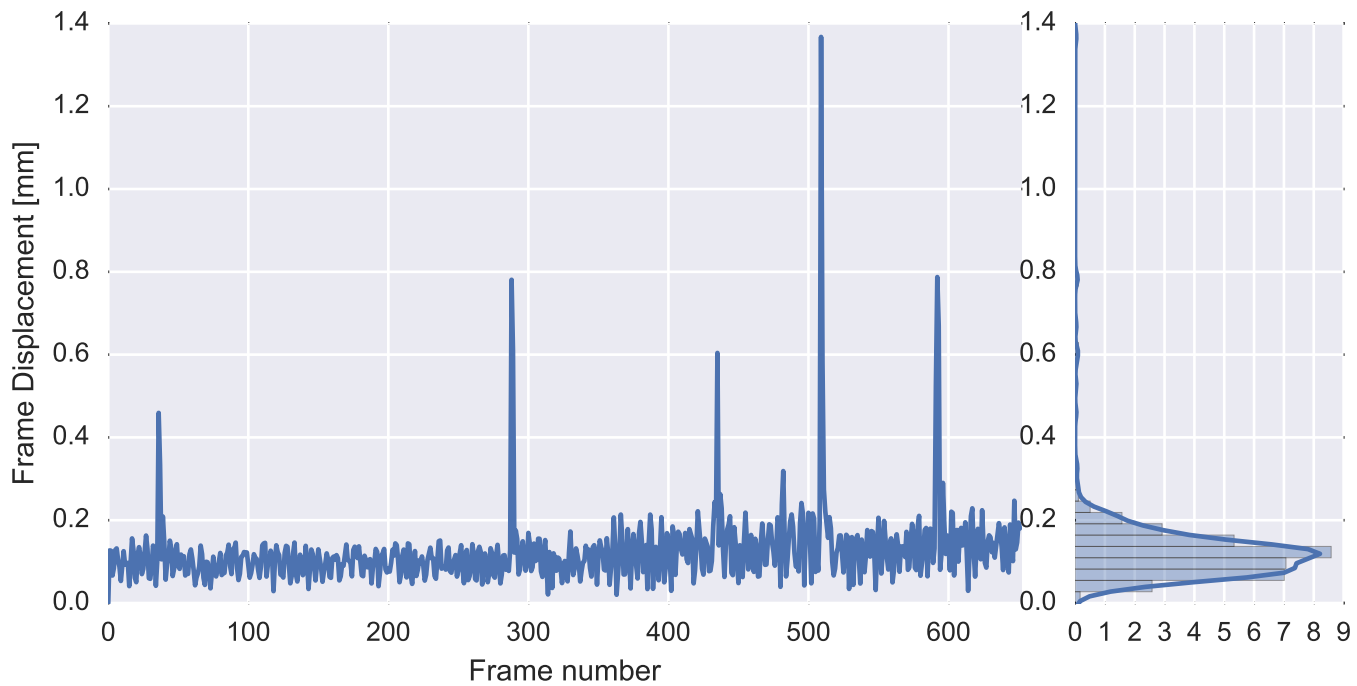

Mean EPI

Brain mask

tSNR

motion

fieldmap correction

coregistration