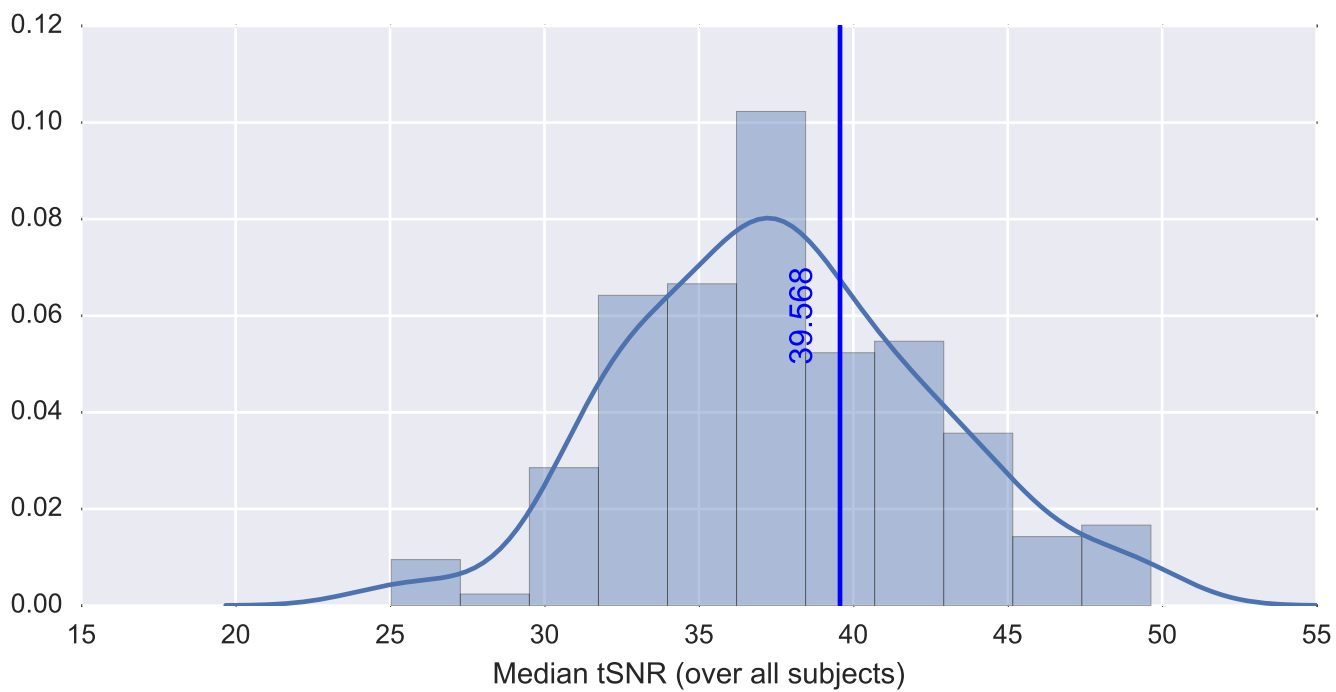

Mean EPI

Brain mask

tSNR

motion

fieldmap correction

coregistration