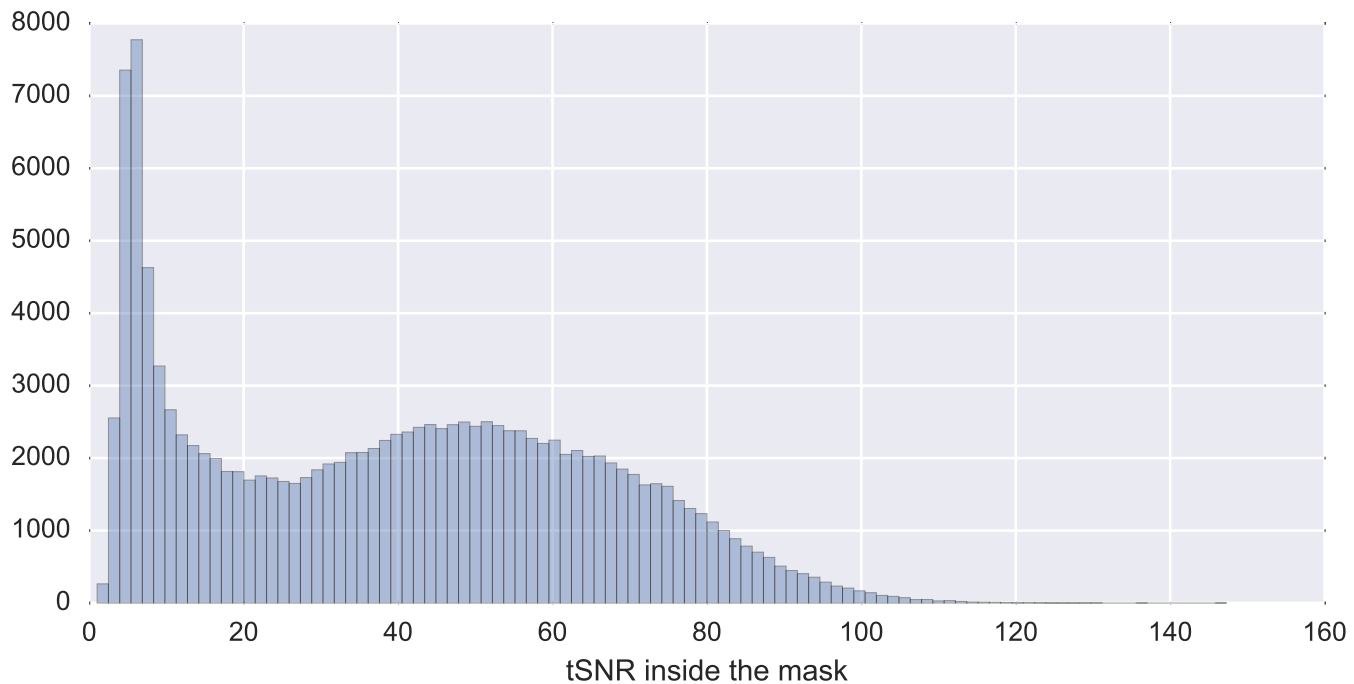

Mean EPI

Brain mask

tSNR

motion

fieldmap correction

coregistration