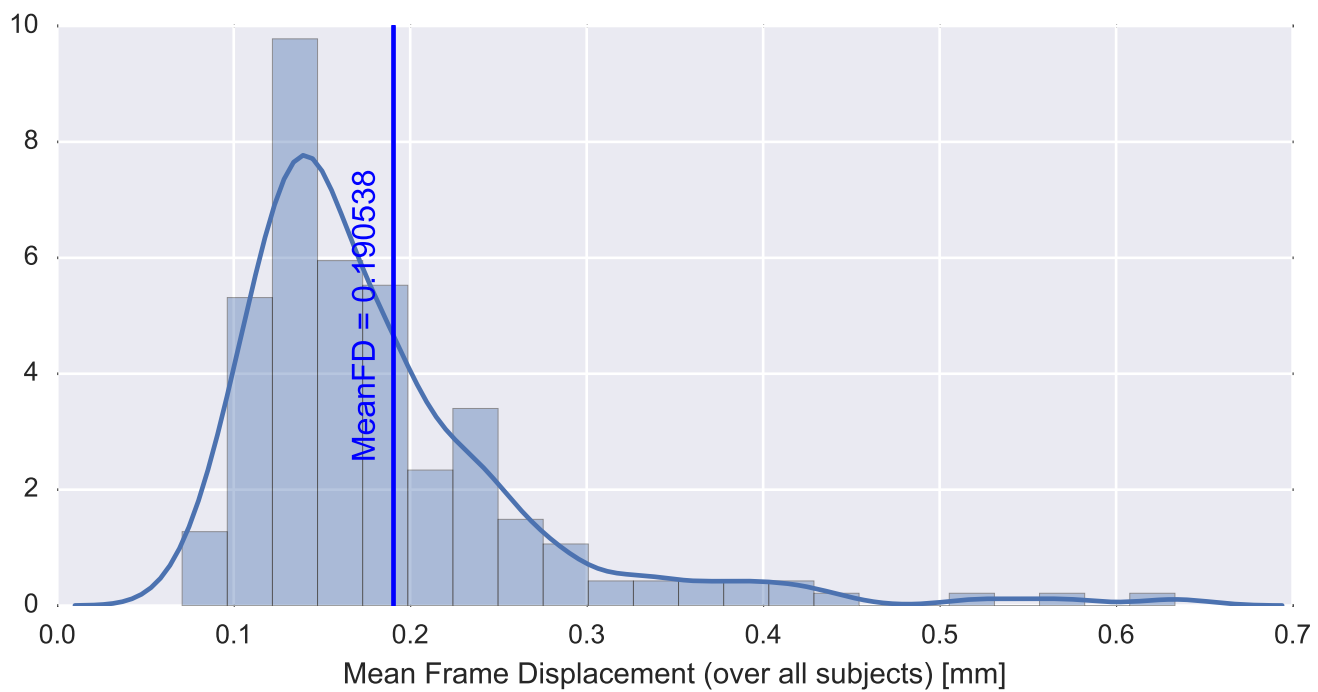

Mean EPI

Brain mask

tSNR

motion

fieldmap correction

coregistration