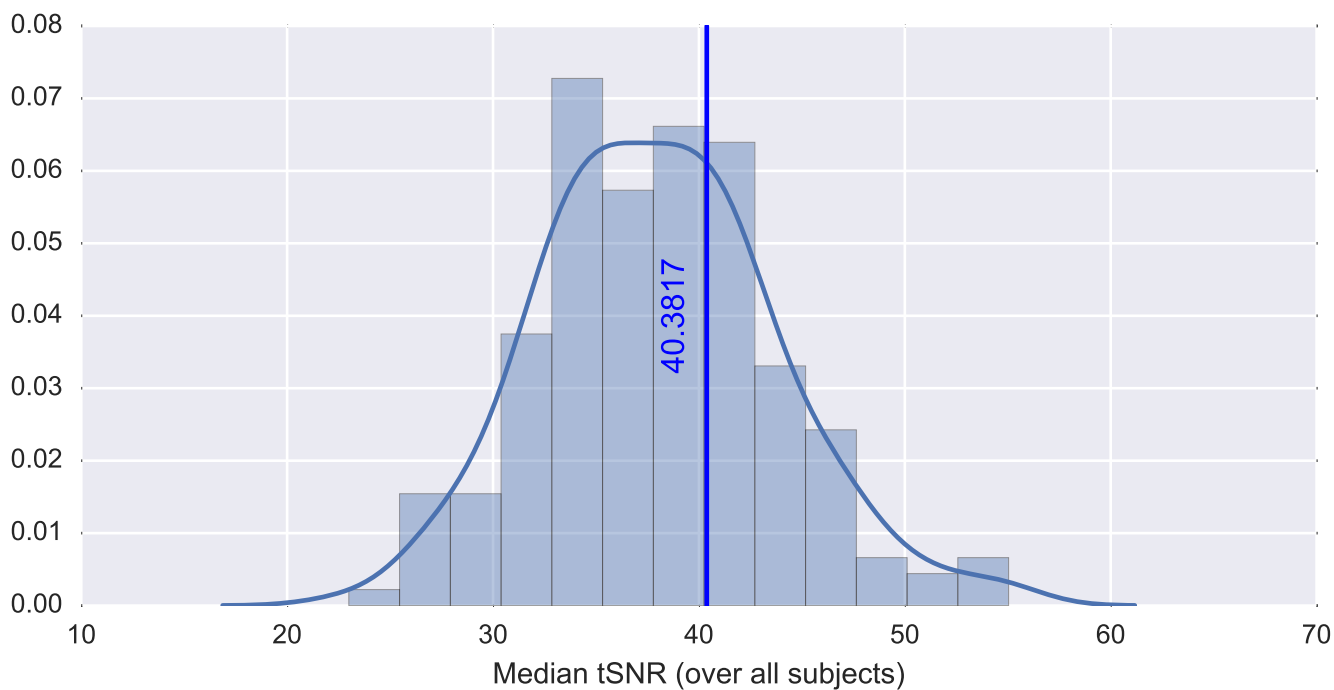

Mean EPI

Brain mask

tSNR

motion

fieldmap correction

coregistration