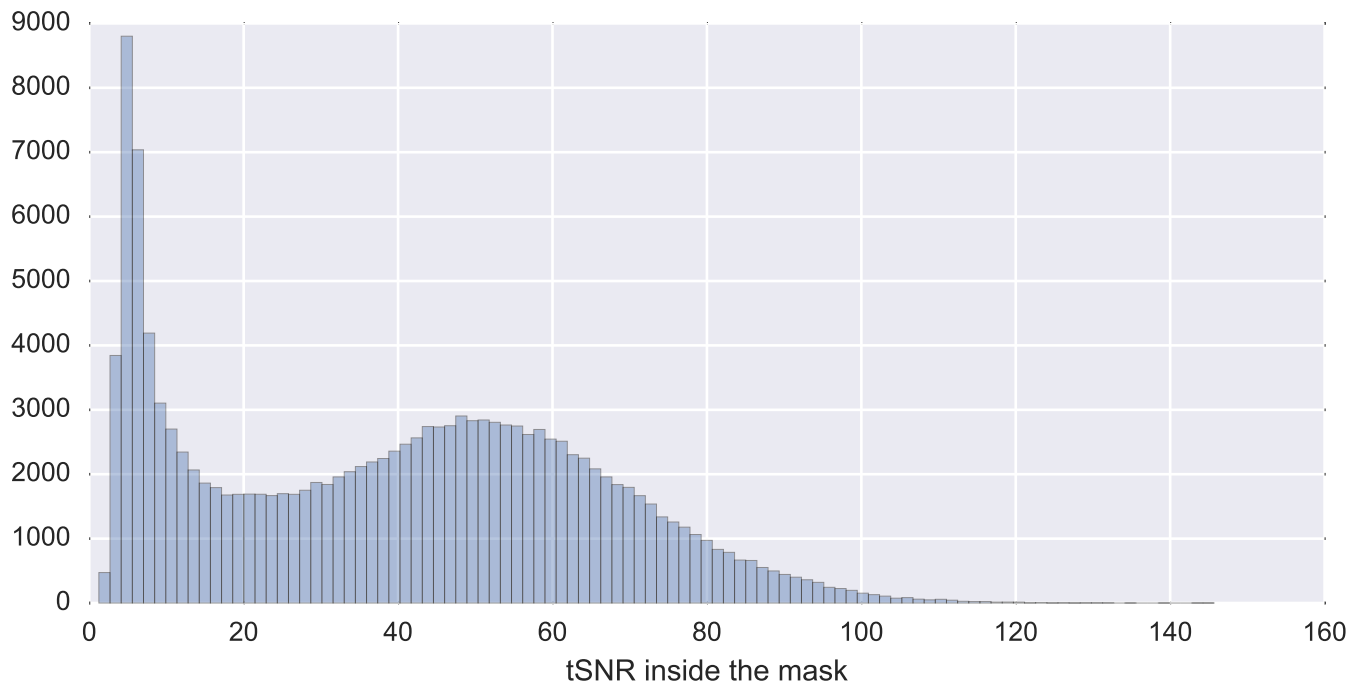

Mean EPI

Brain mask

tSNR

motion

fieldmap correction

coregistration