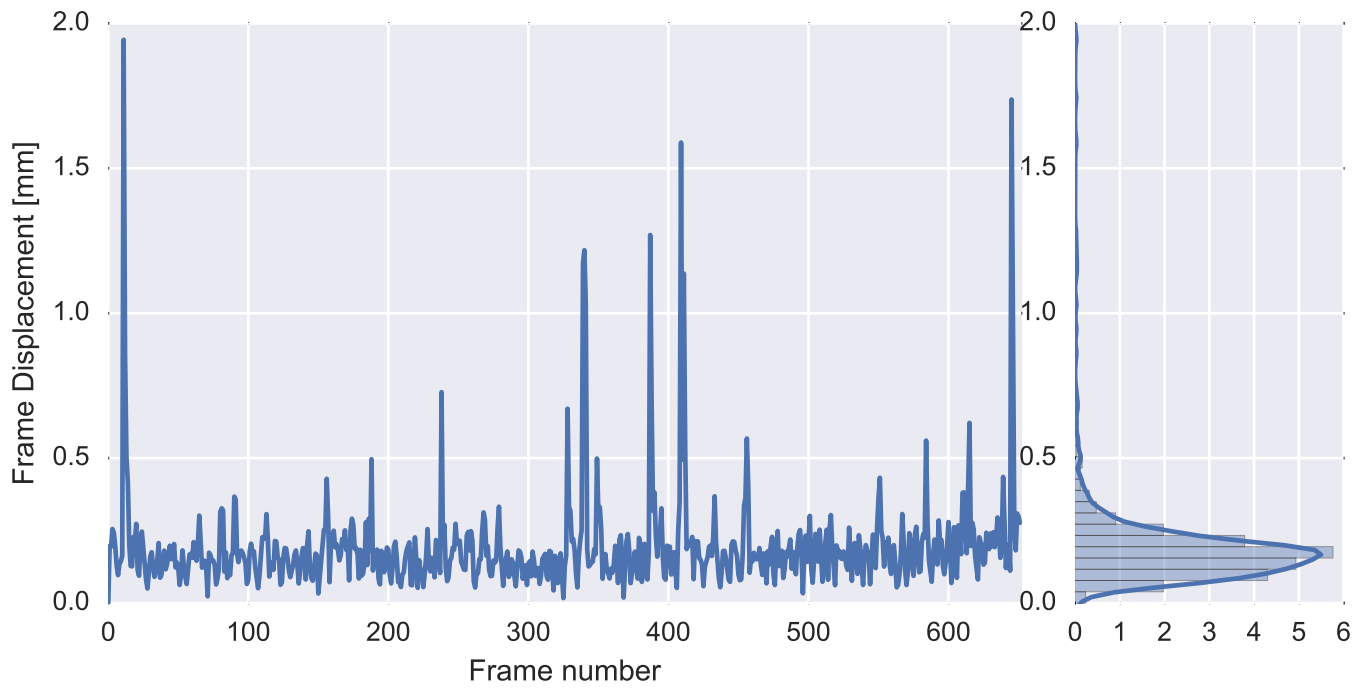

Mean EPI

Brain mask

tSNR

motion

fieldmap correction

coregistration