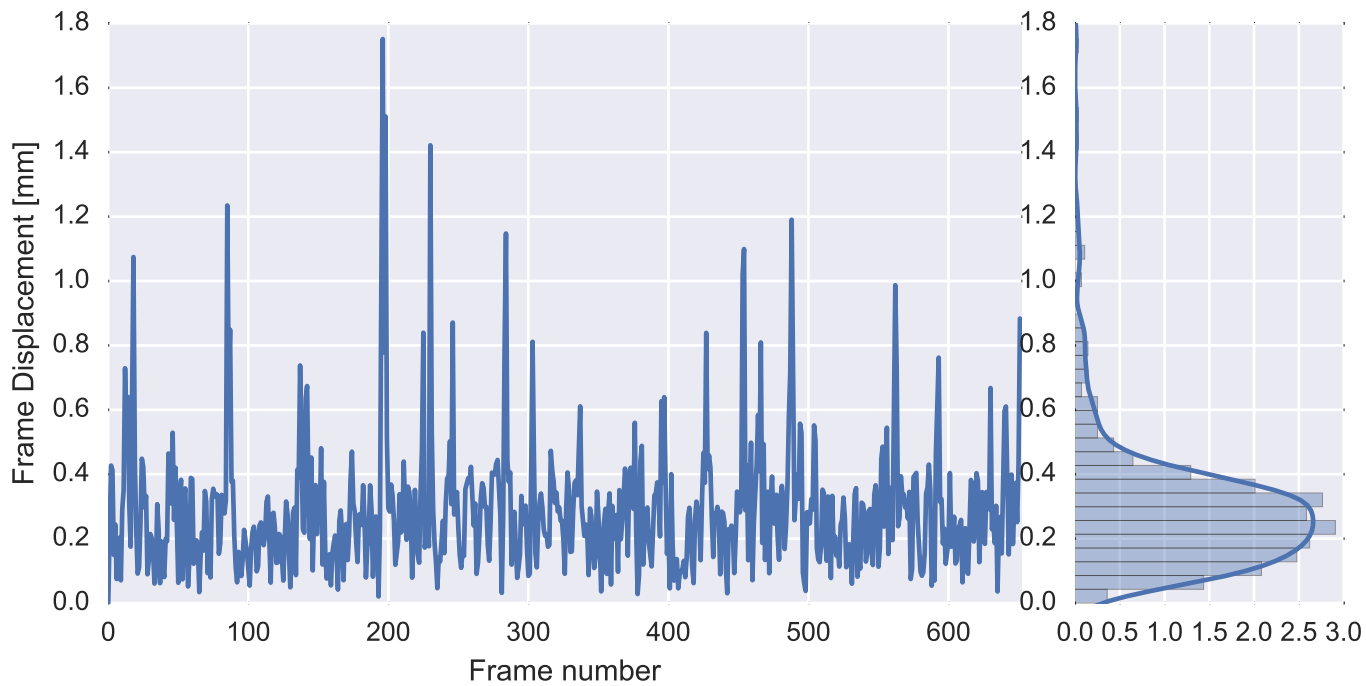

Mean EPI

Brain mask

tSNR

motion

fieldmap correction

coregistration