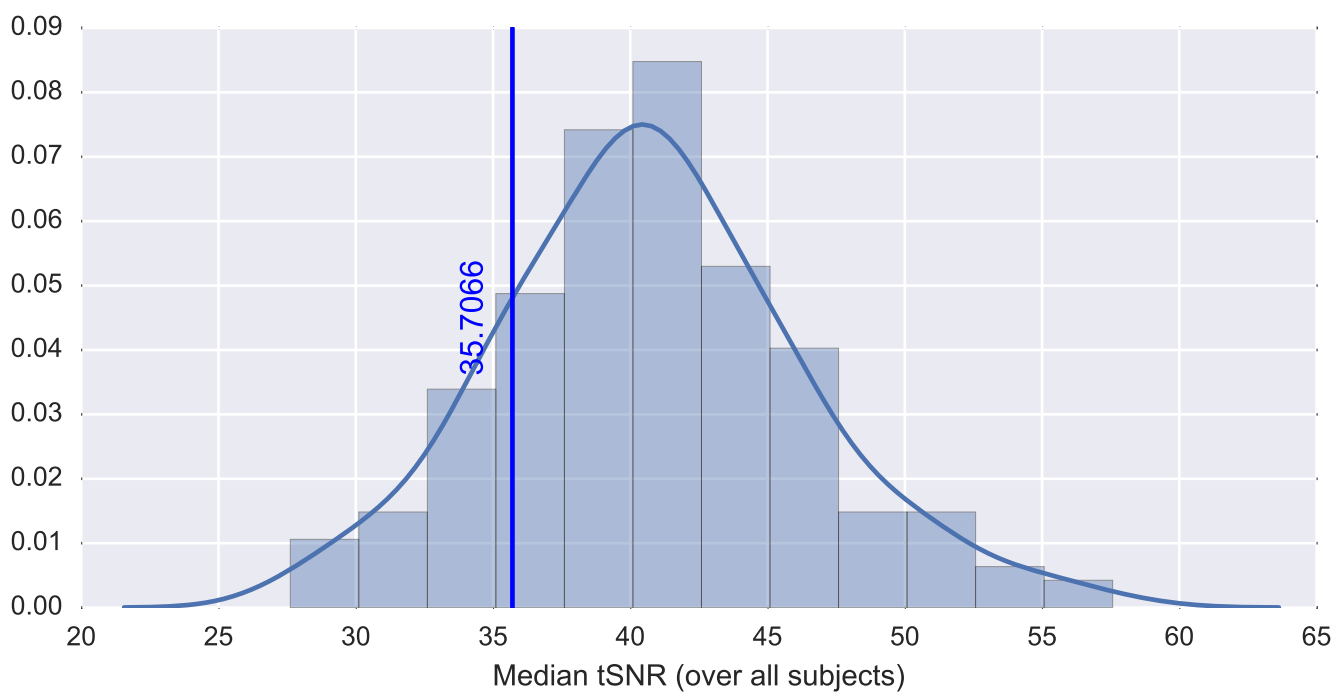

Mean EPI

Brain mask

tSNR

motion

fieldmap correction

coregistration