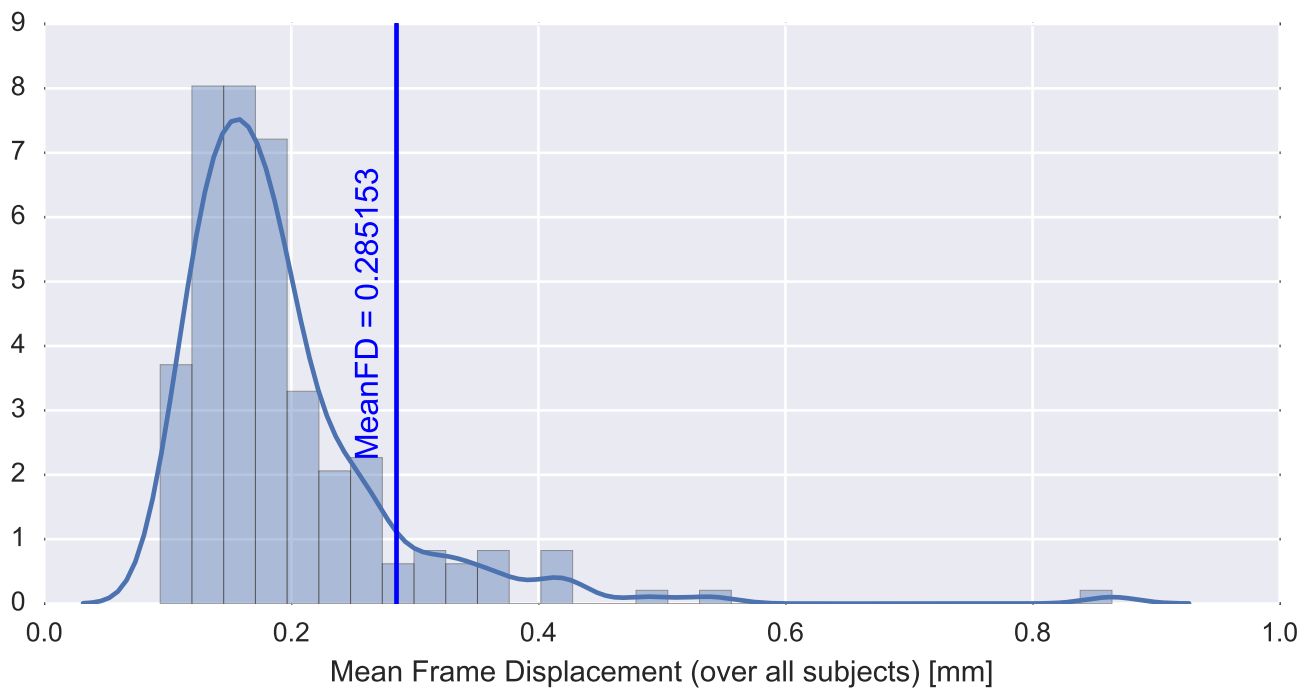

Mean EPI

Brain mask

tSNR

motion

fieldmap correction

coregistration