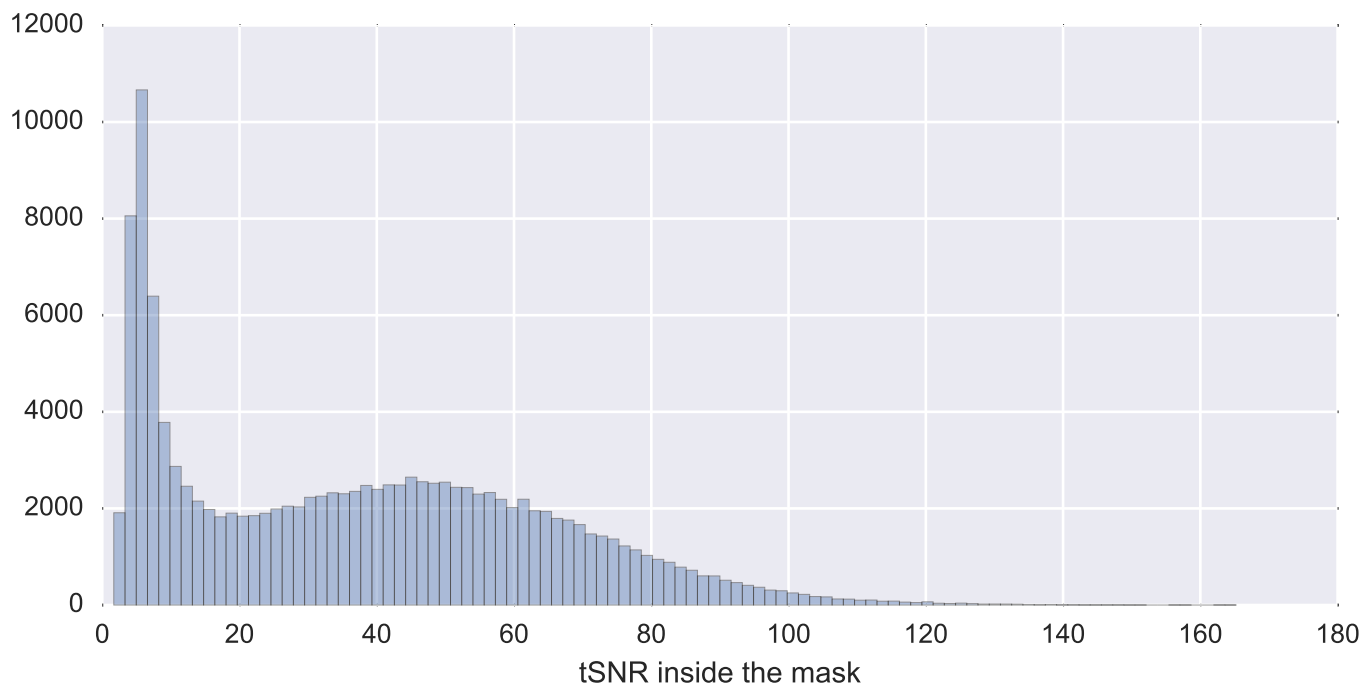

Mean EPI

Brain mask

tSNR

motion

fieldmap correction

coregistration