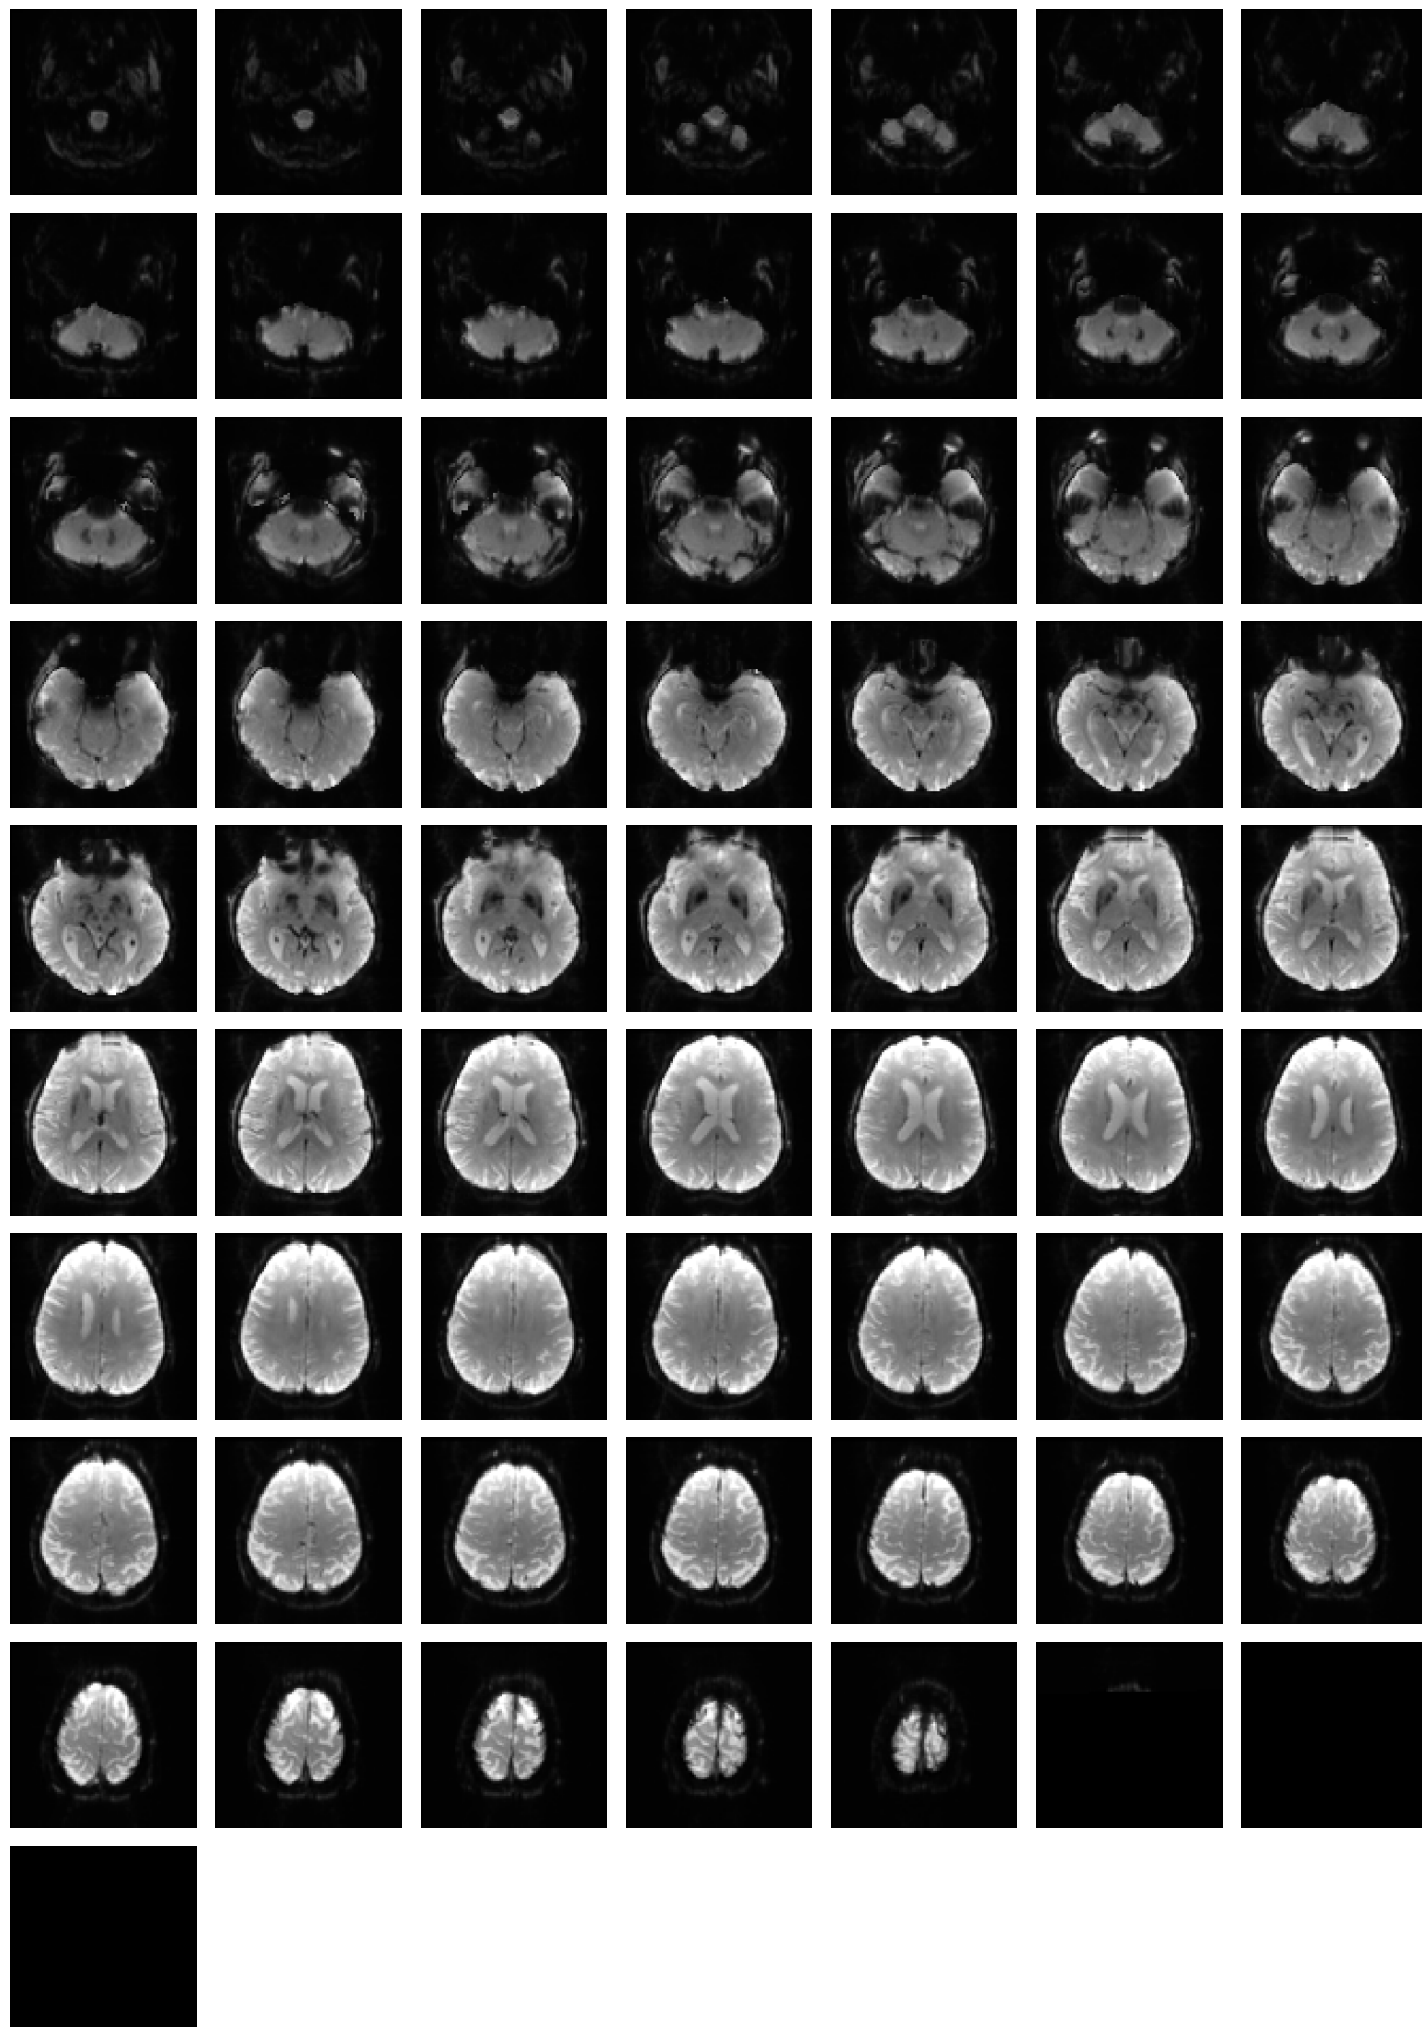

Mean EPI

Brain mask

tSNR

motion

fieldmap correction

coregistration