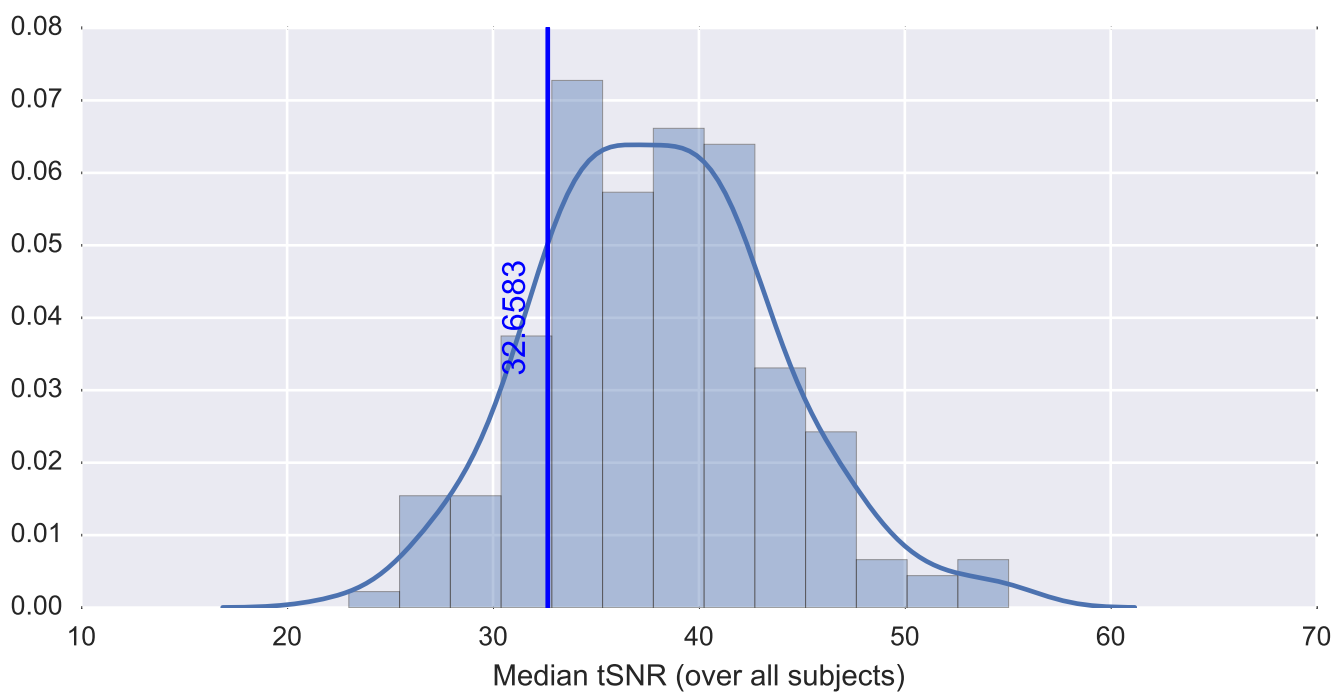

Mean EPI

Brain mask

tSNR

motion

fieldmap correction

coregistration