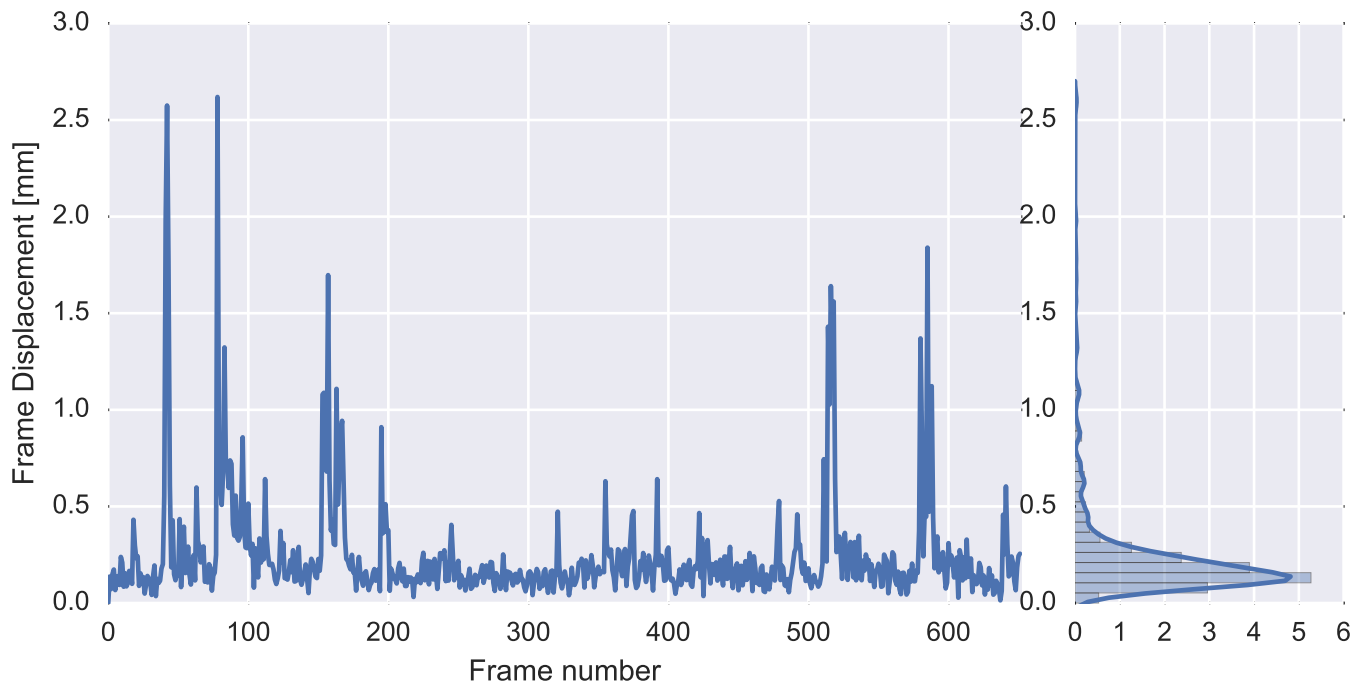

Mean EPI

Brain mask

tSNR

motion

fieldmap correction

coregistration