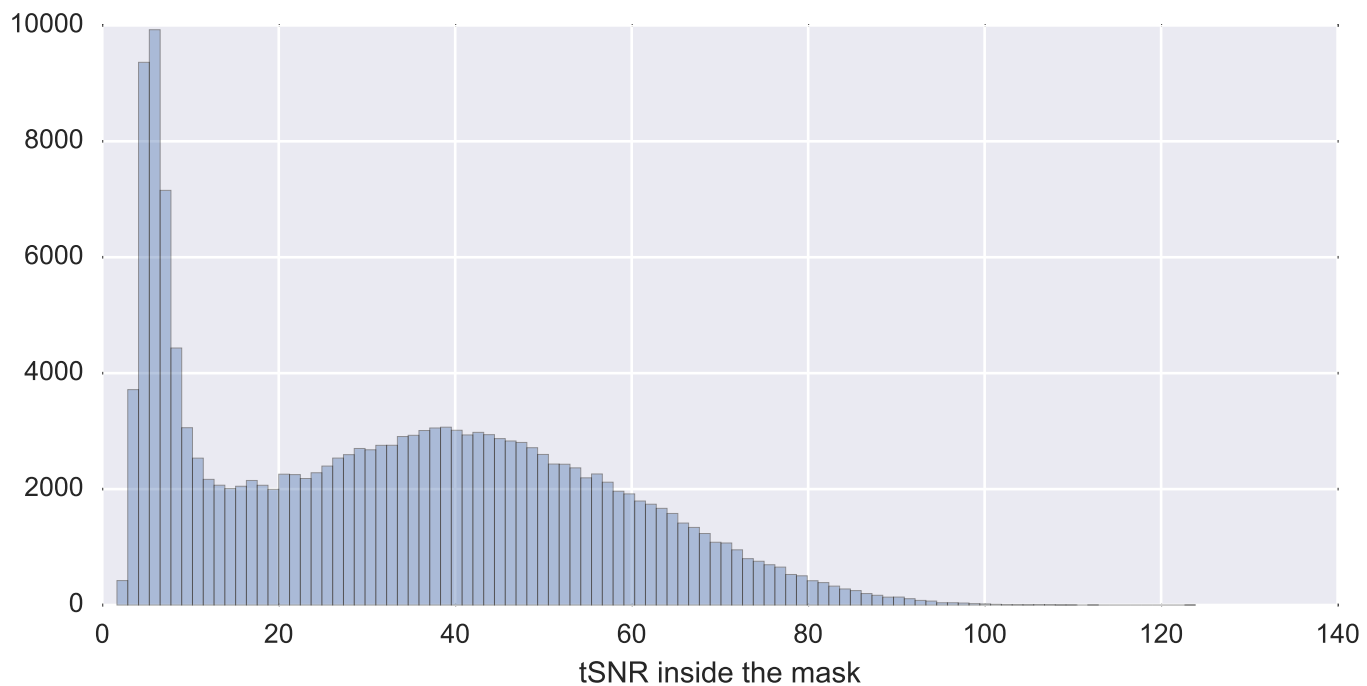

Mean EPI

Brain mask

tSNR

motion

fieldmap correction

coregistration