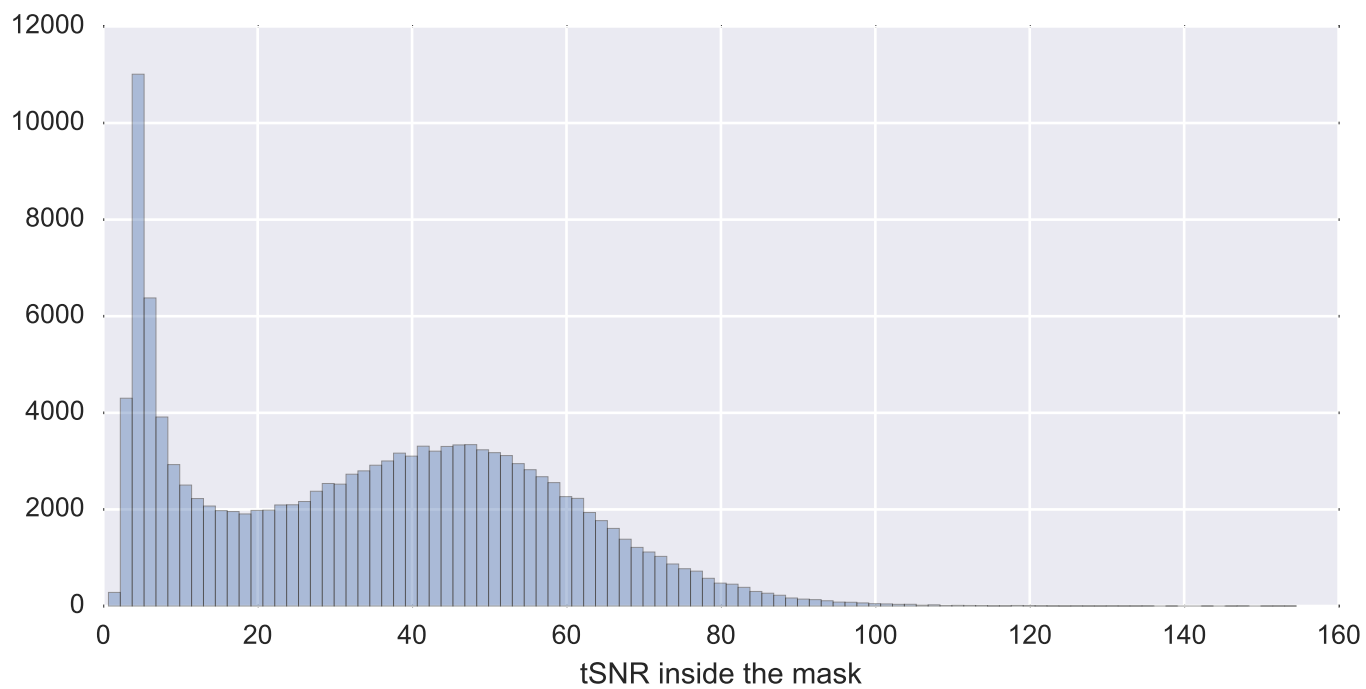

Mean EPI

Brain mask

tSNR

motion

fieldmap correction

coregistration