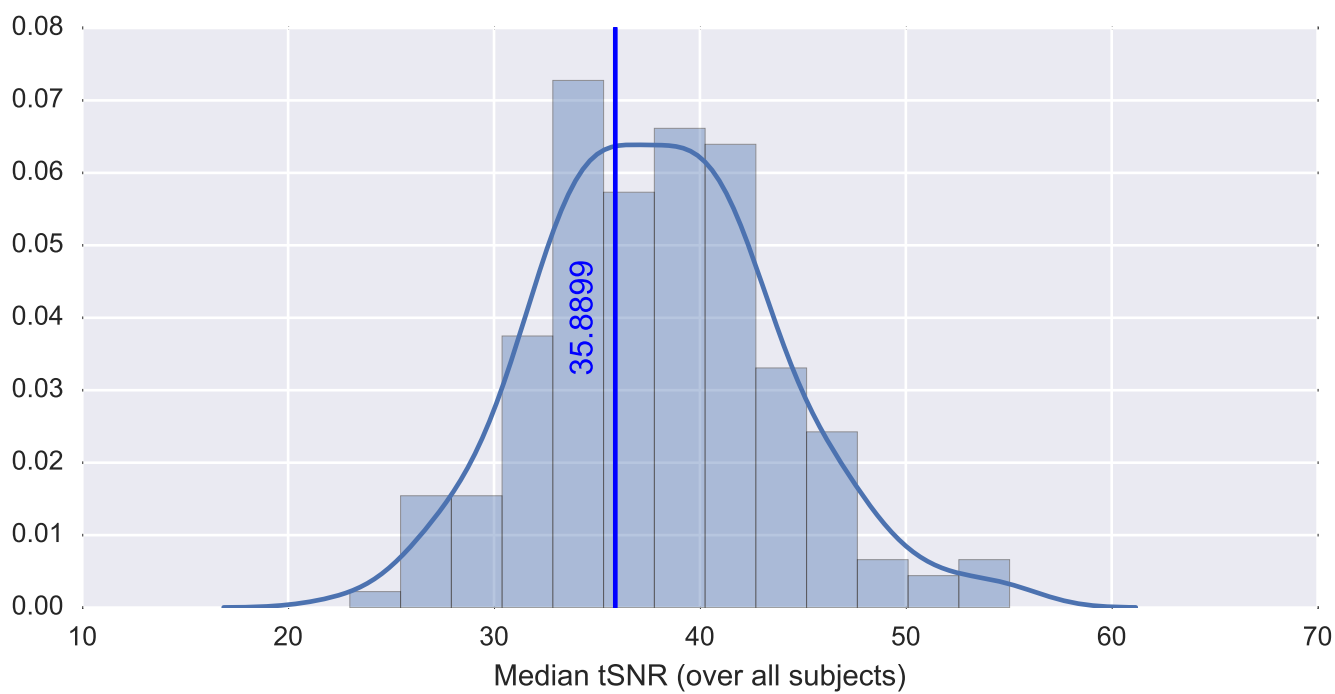

Mean EPI

Brain mask

tSNR

motion

fieldmap correction

coregistration