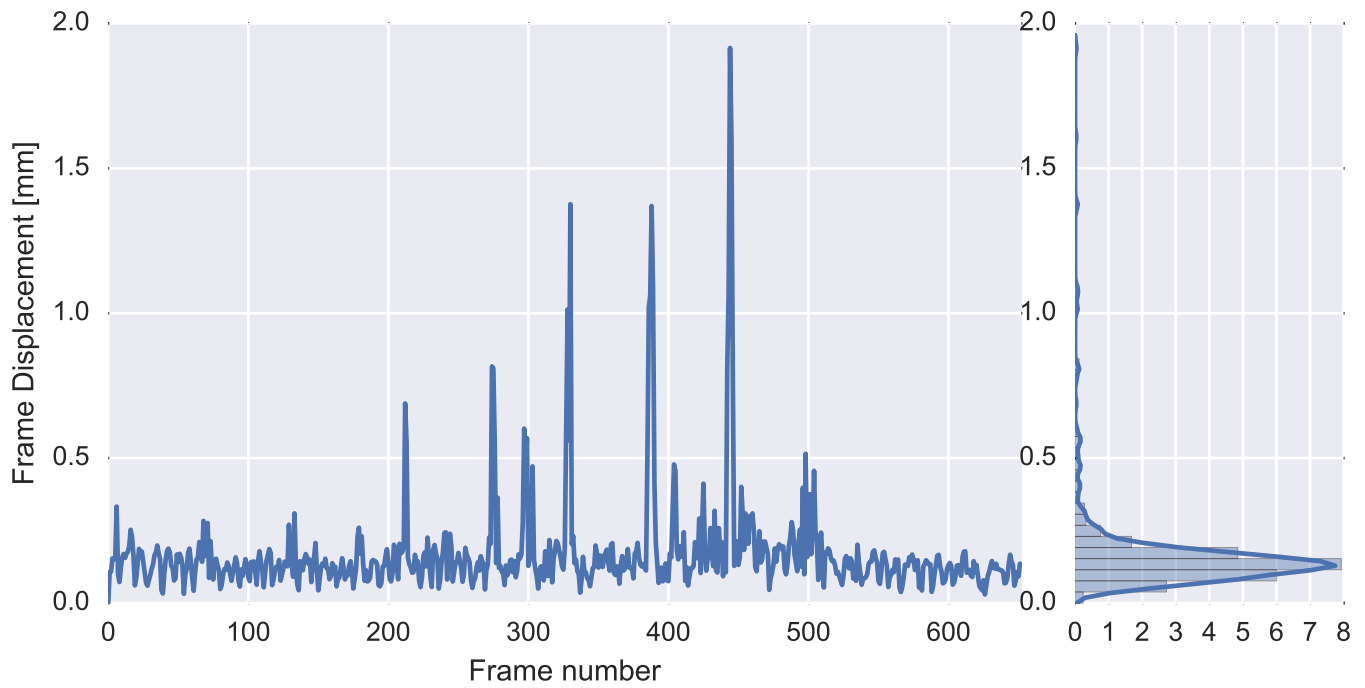

Mean EPI

Brain mask

tSNR

motion

fieldmap correction

coregistration