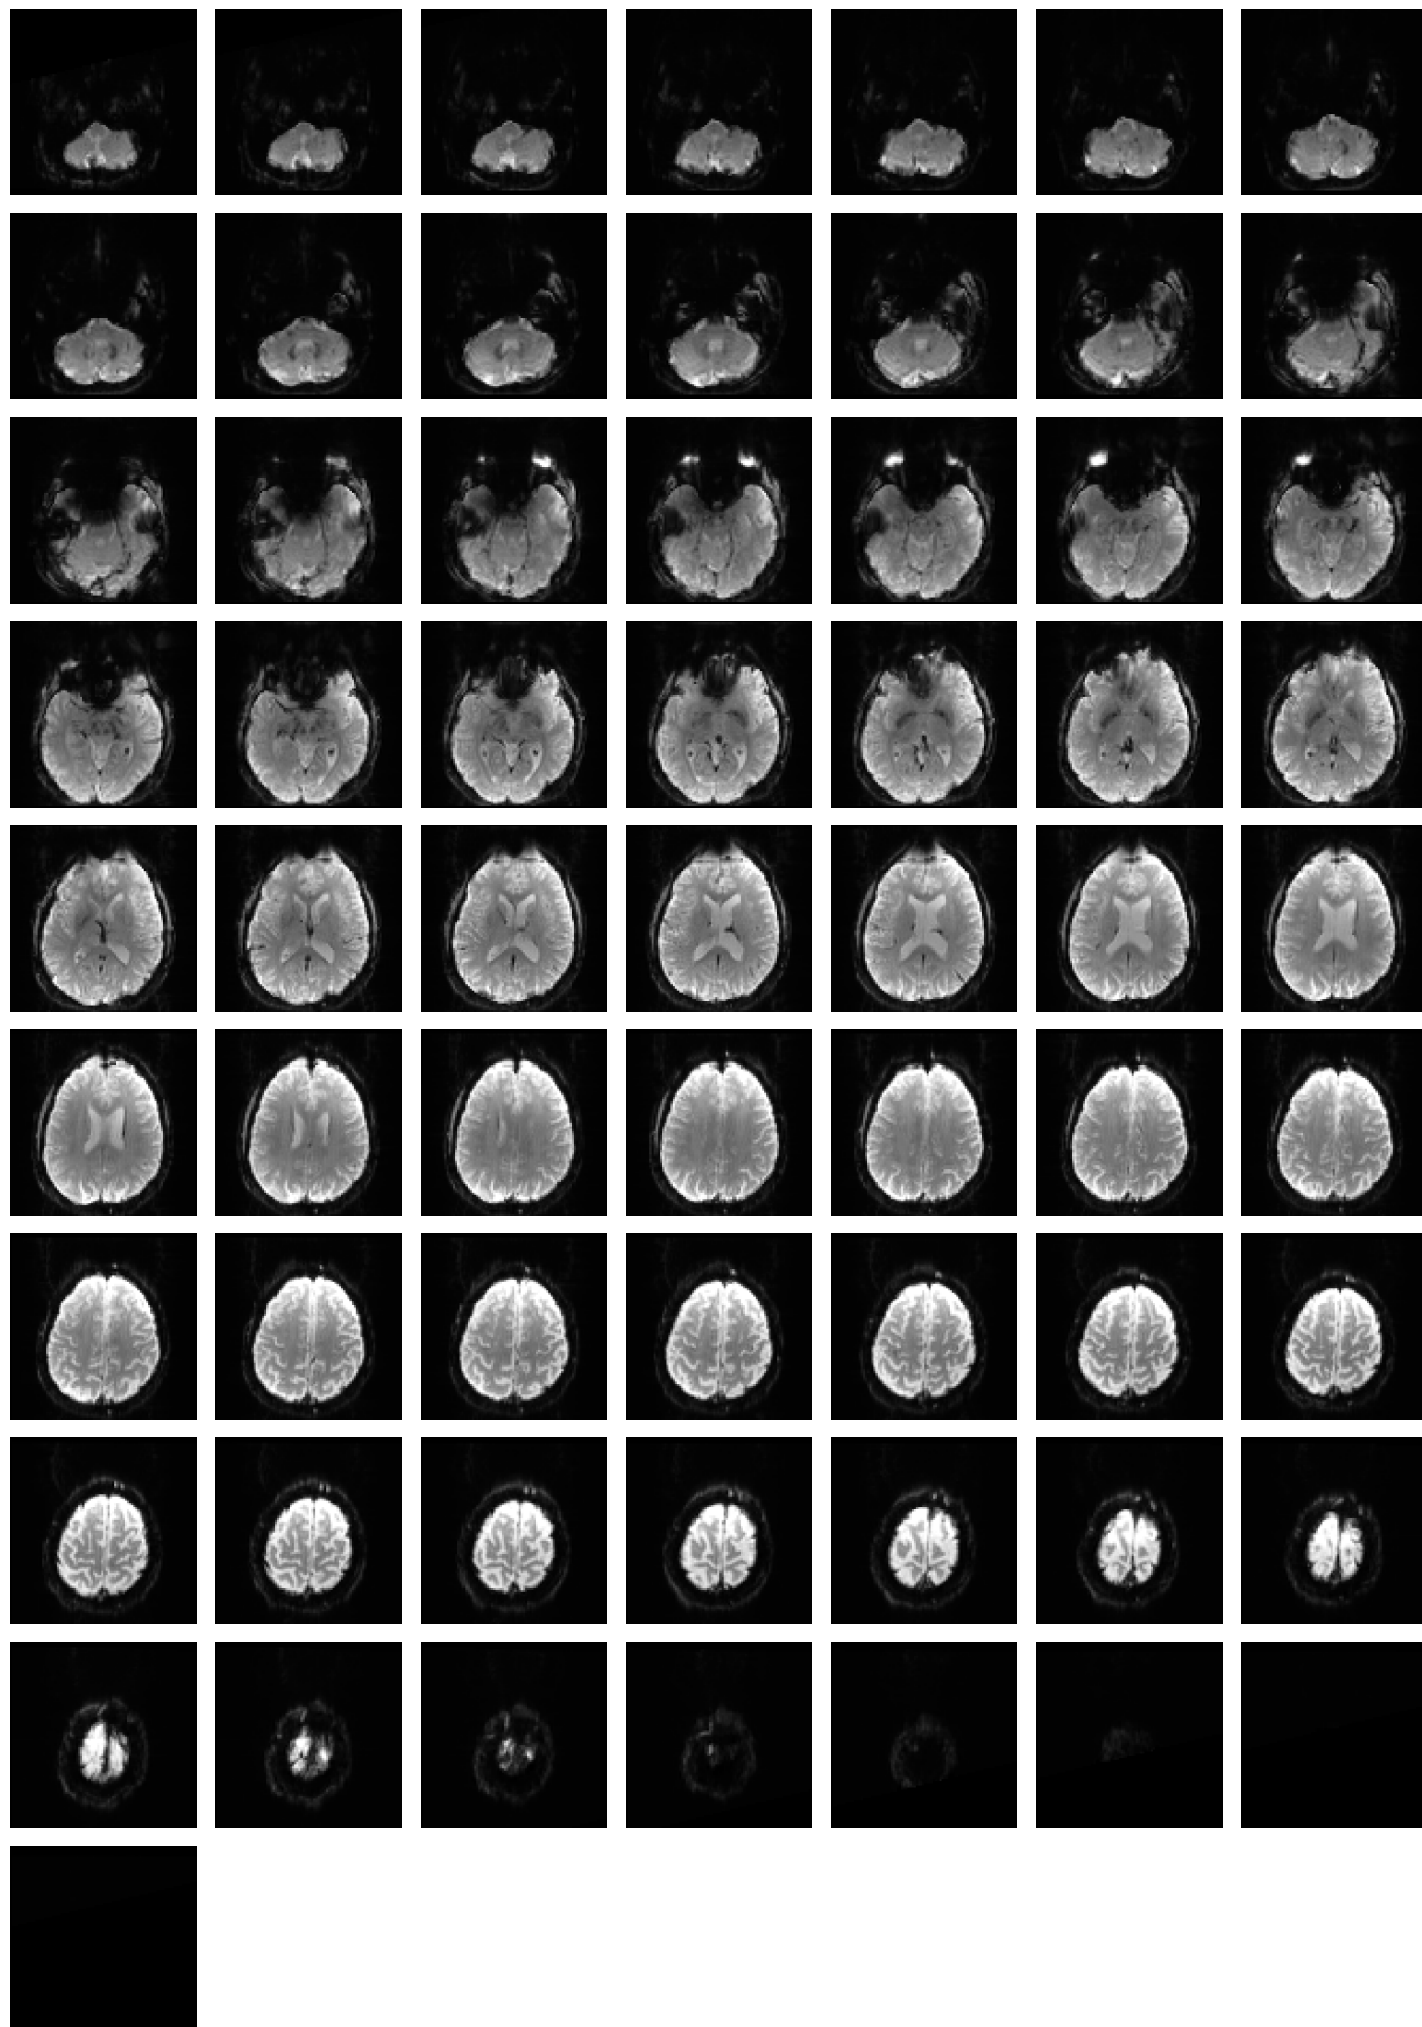

Mean EPI

Brain mask

tSNR

motion

fieldmap correction

coregistration