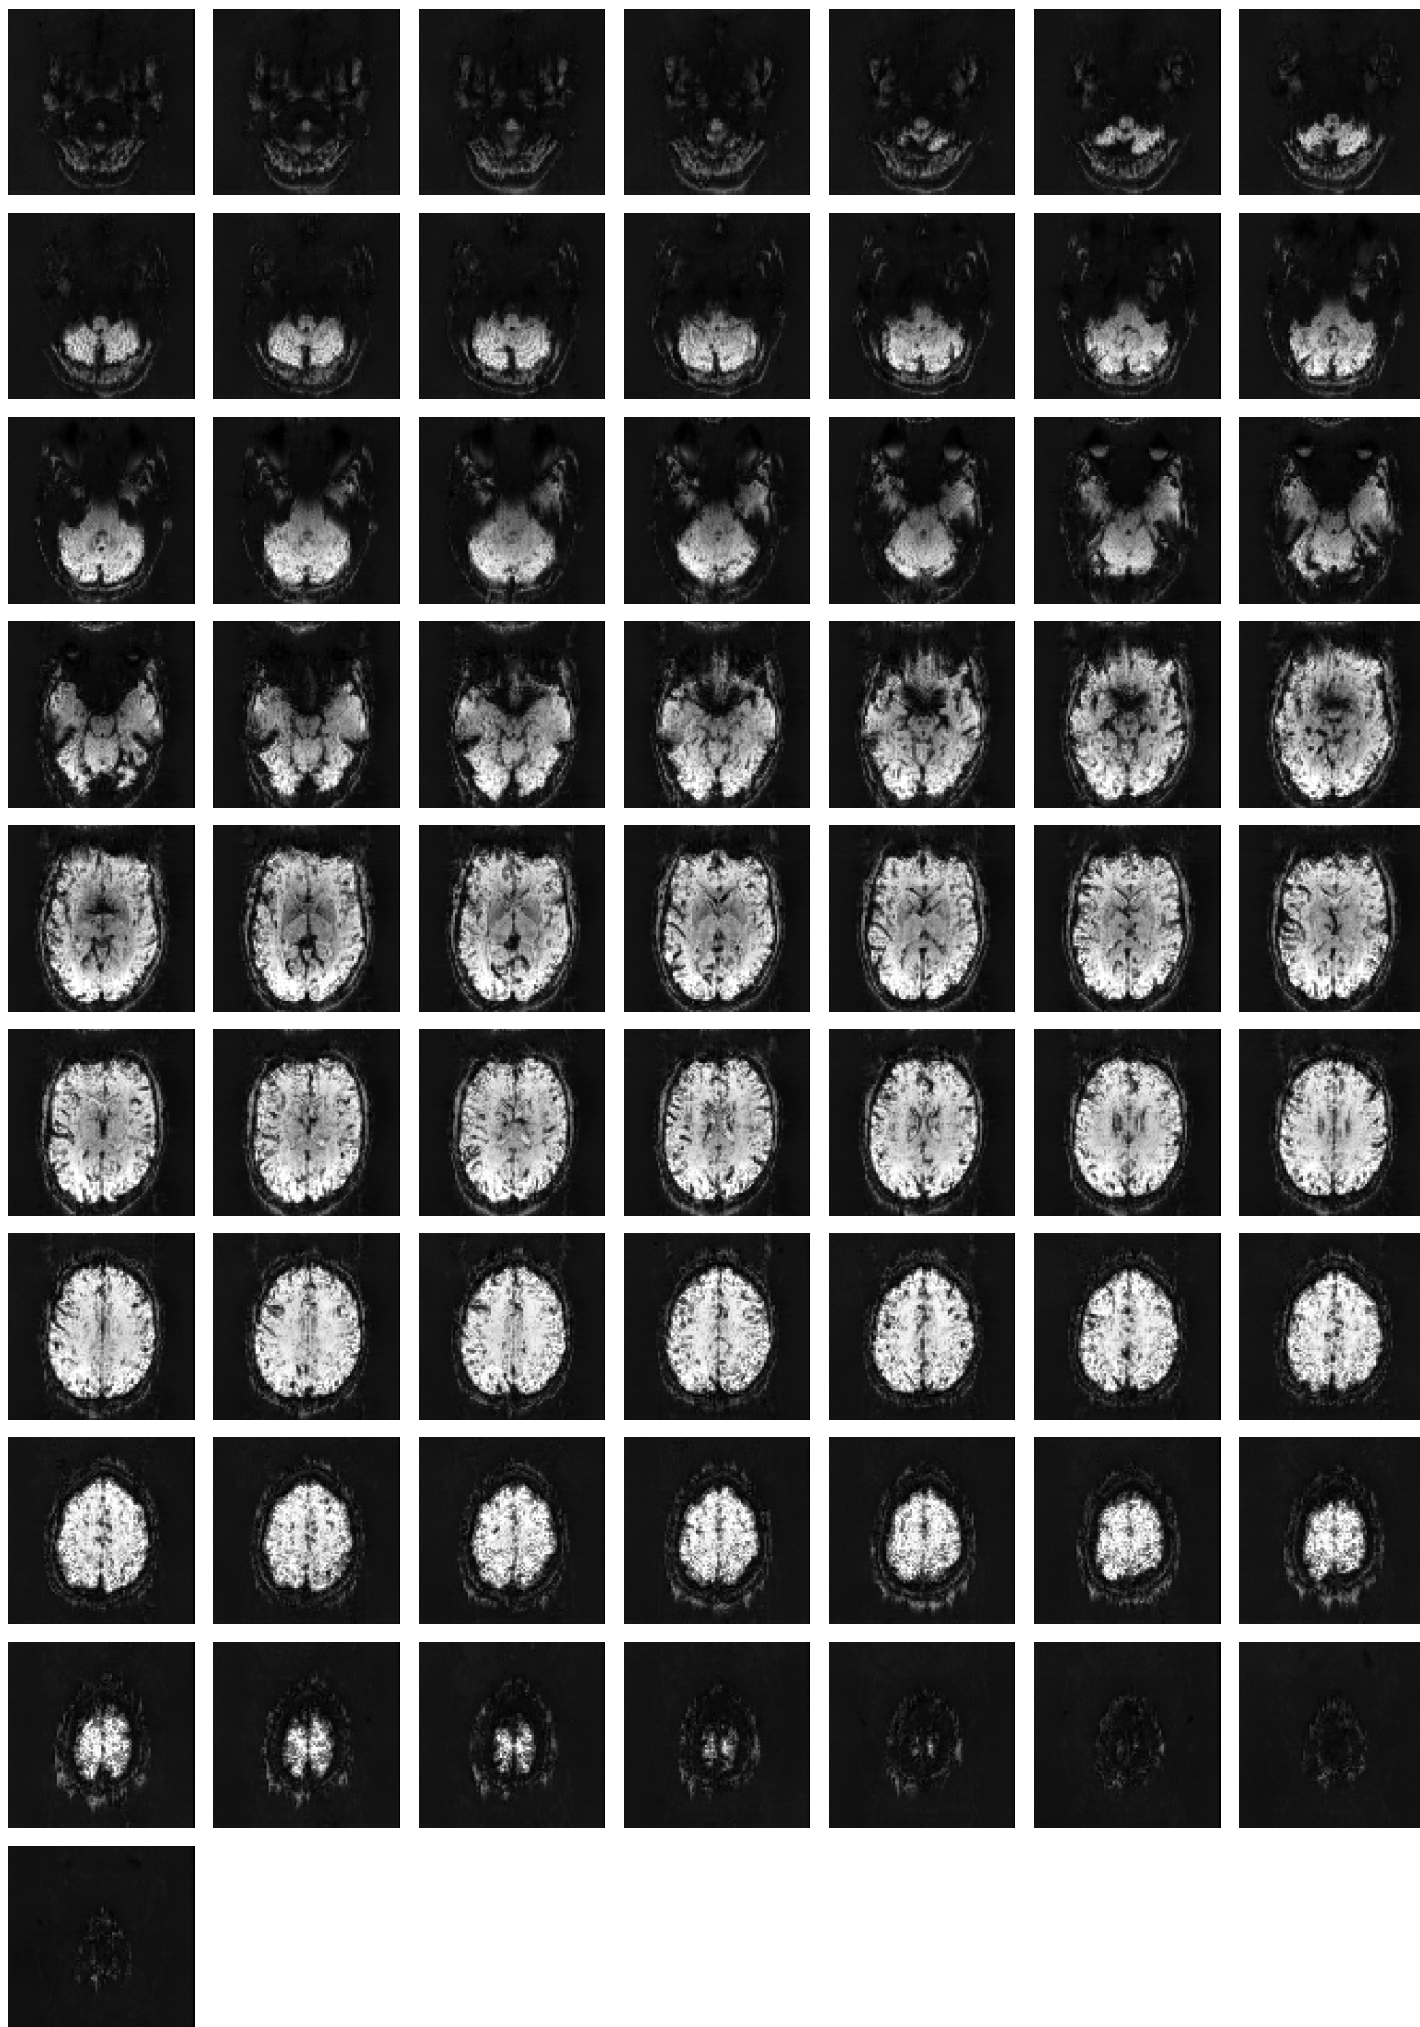

Mean EPI

Brain mask

tSNR

motion

fieldmap correction

coregistration