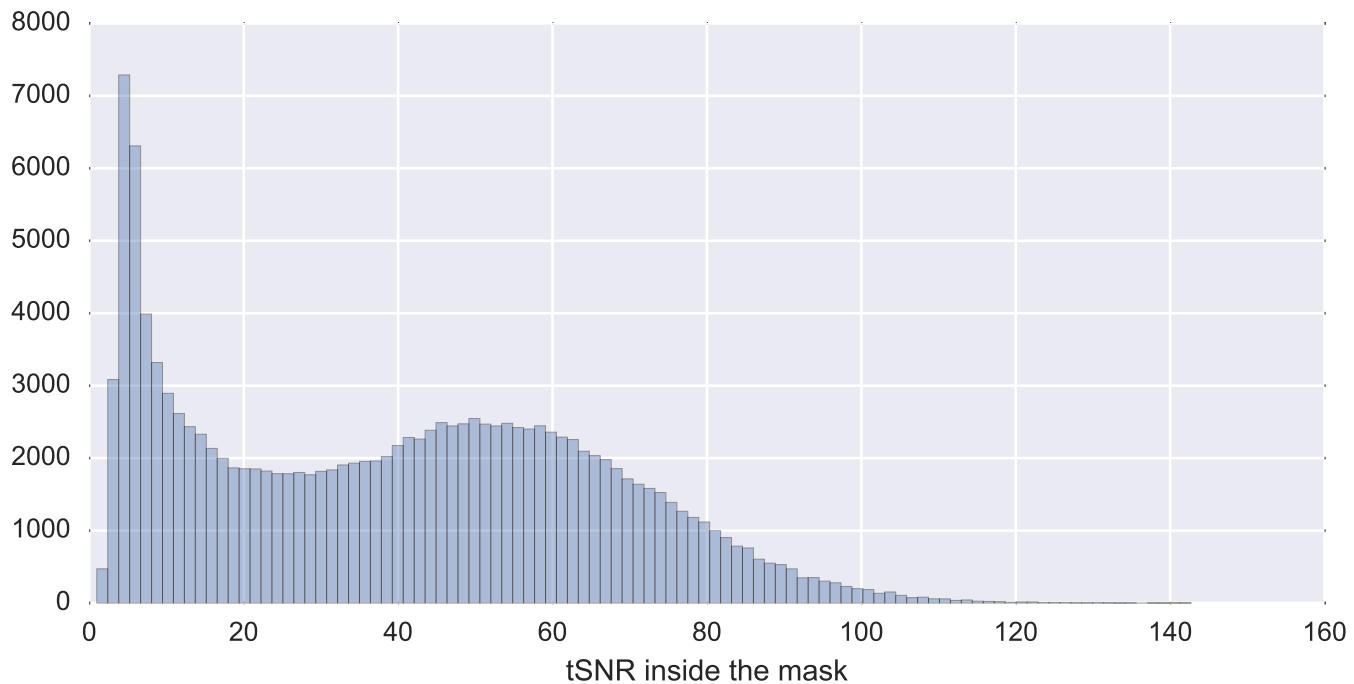

Mean EPI

Brain mask

tSNR

motion

fieldmap correction

coregistration