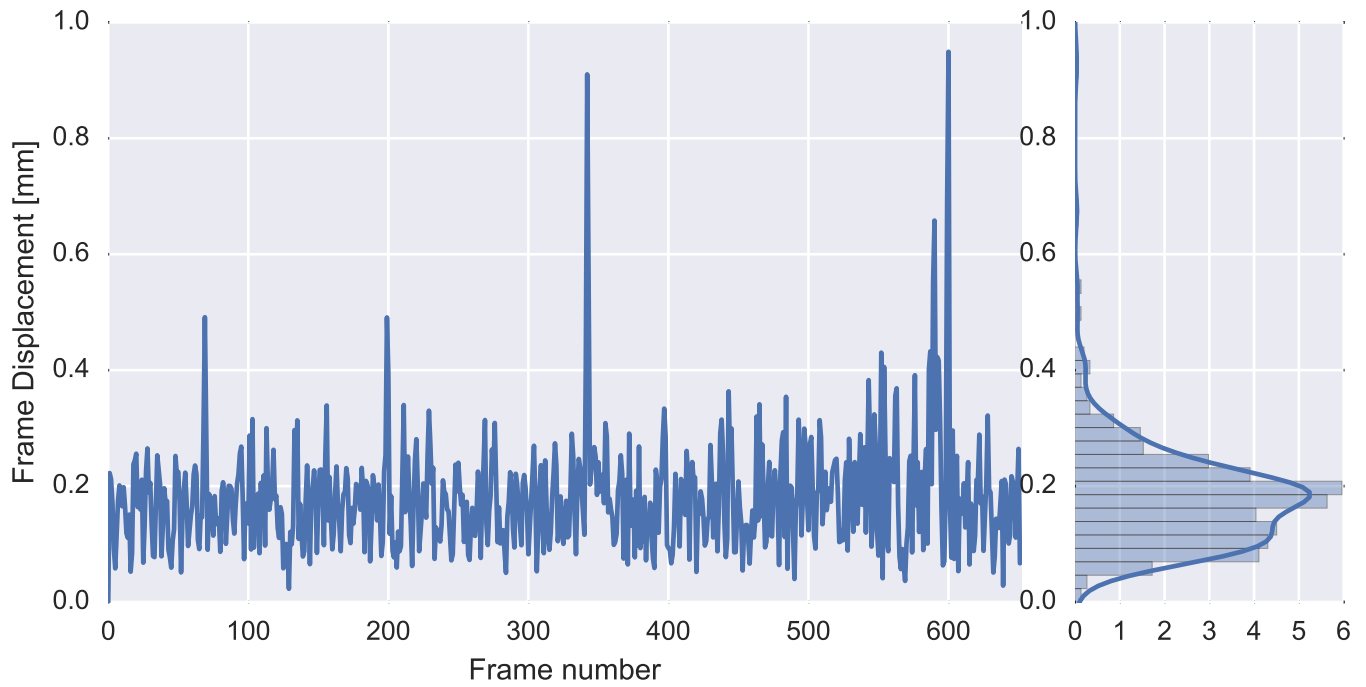

Mean EPI

Brain mask

tSNR

motion

fieldmap correction

coregistration