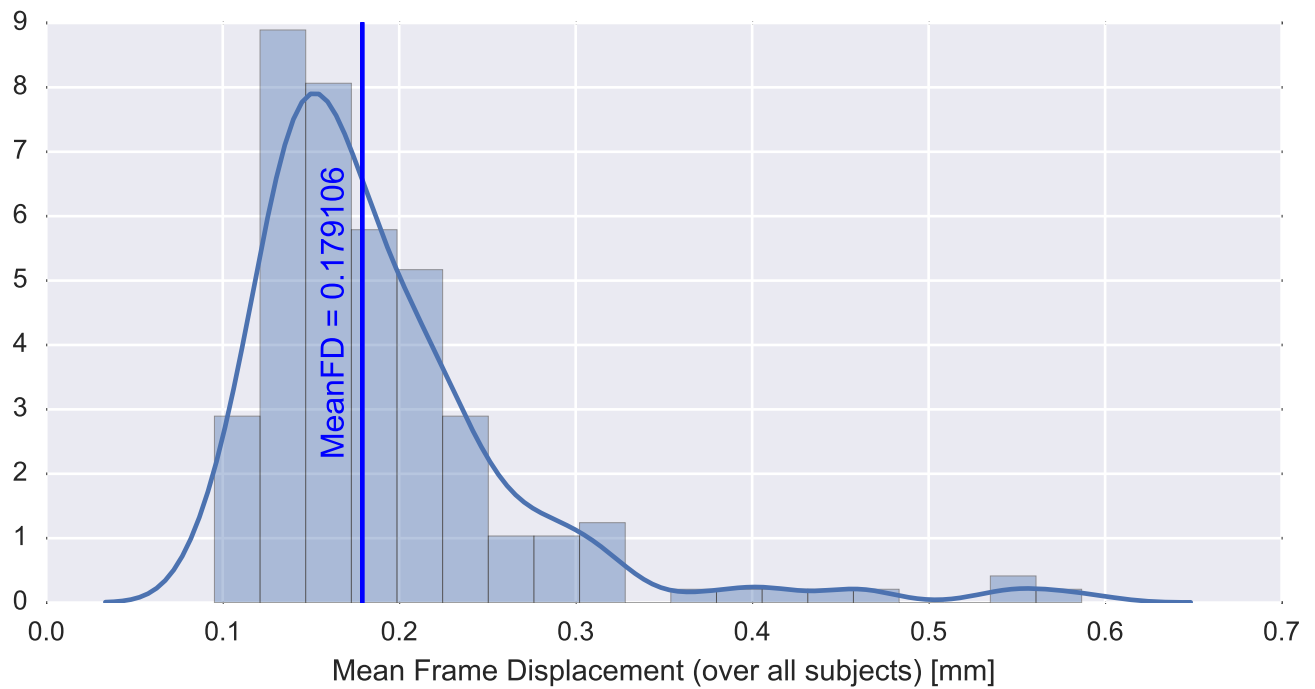

Mean EPI

Brain mask

tSNR

motion

fieldmap correction

coregistration