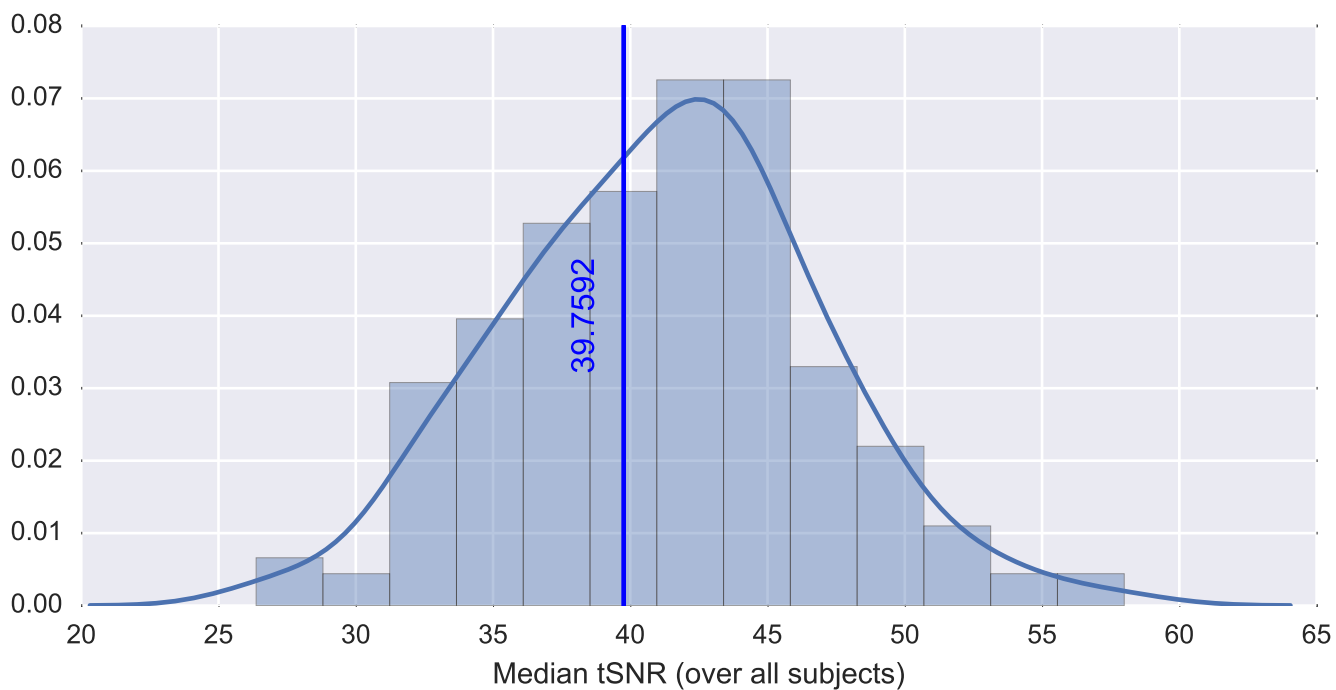

Mean EPI

Brain mask

tSNR

motion

fieldmap correction

coregistration