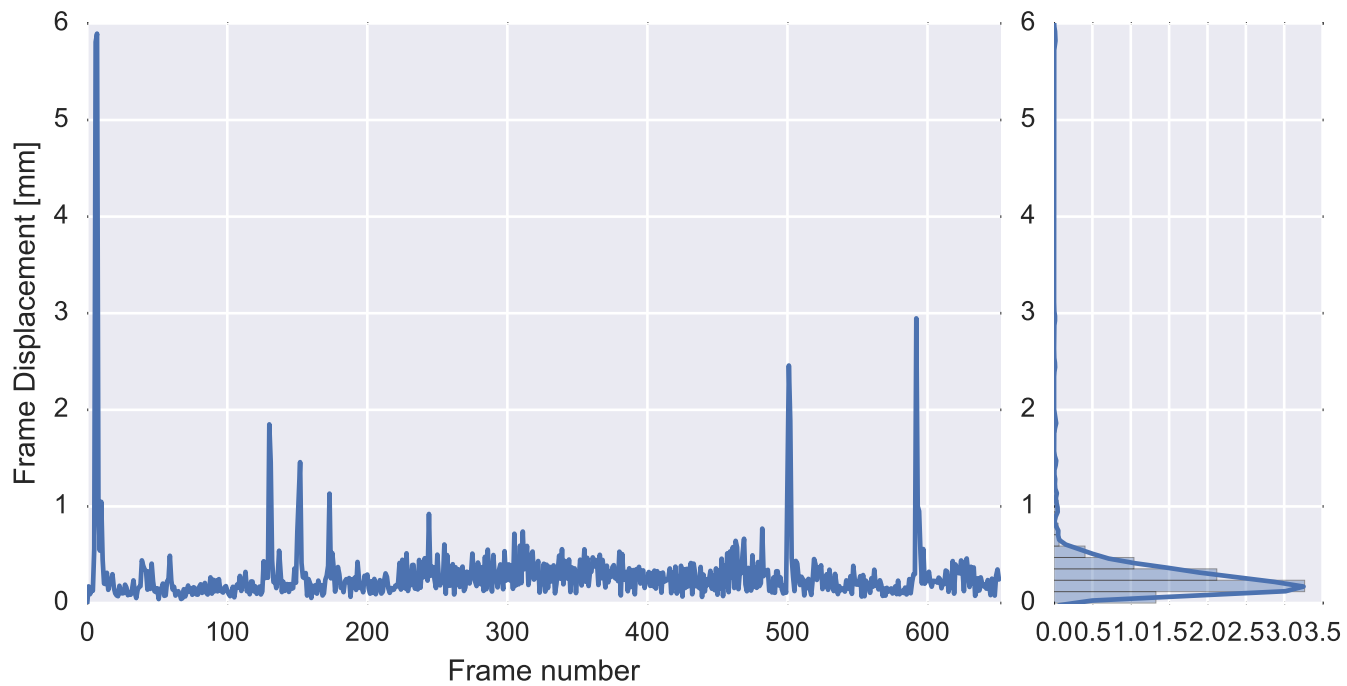

Mean EPI

Brain mask

tSNR

motion

fieldmap correction

coregistration