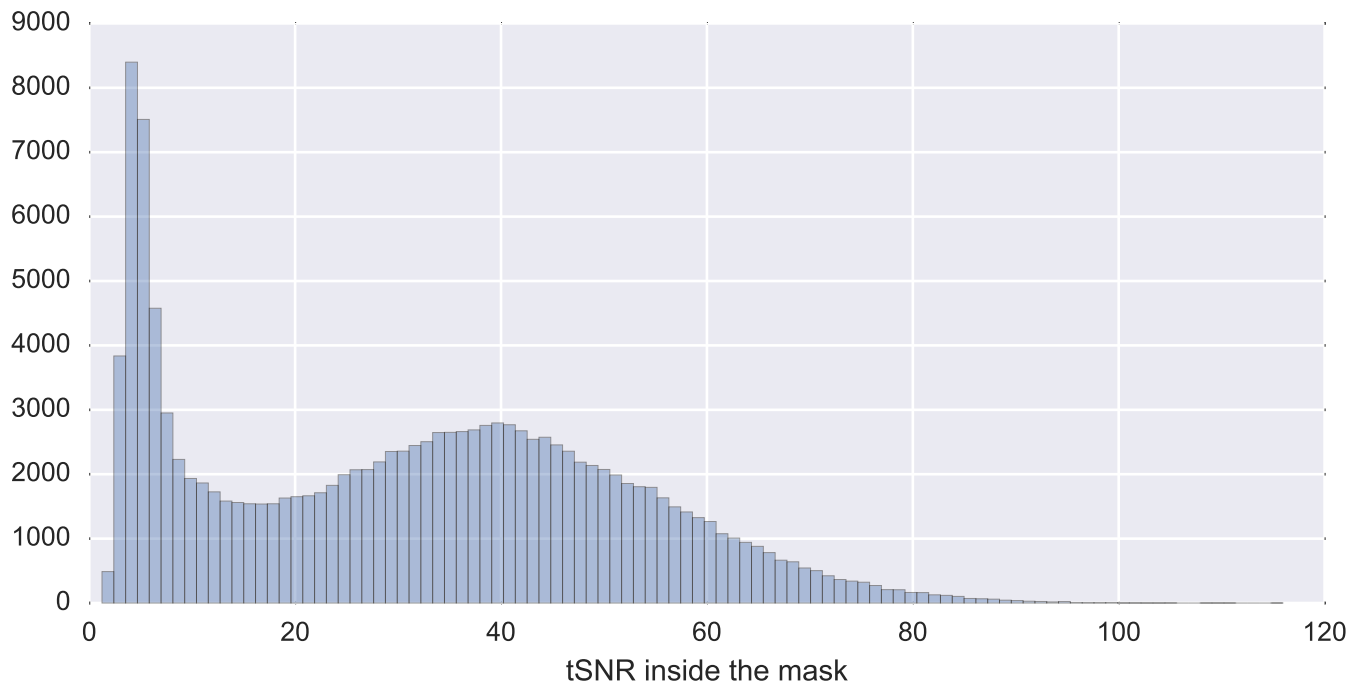

Mean EPI

Brain mask

tSNR

motion

fieldmap correction

coregistration