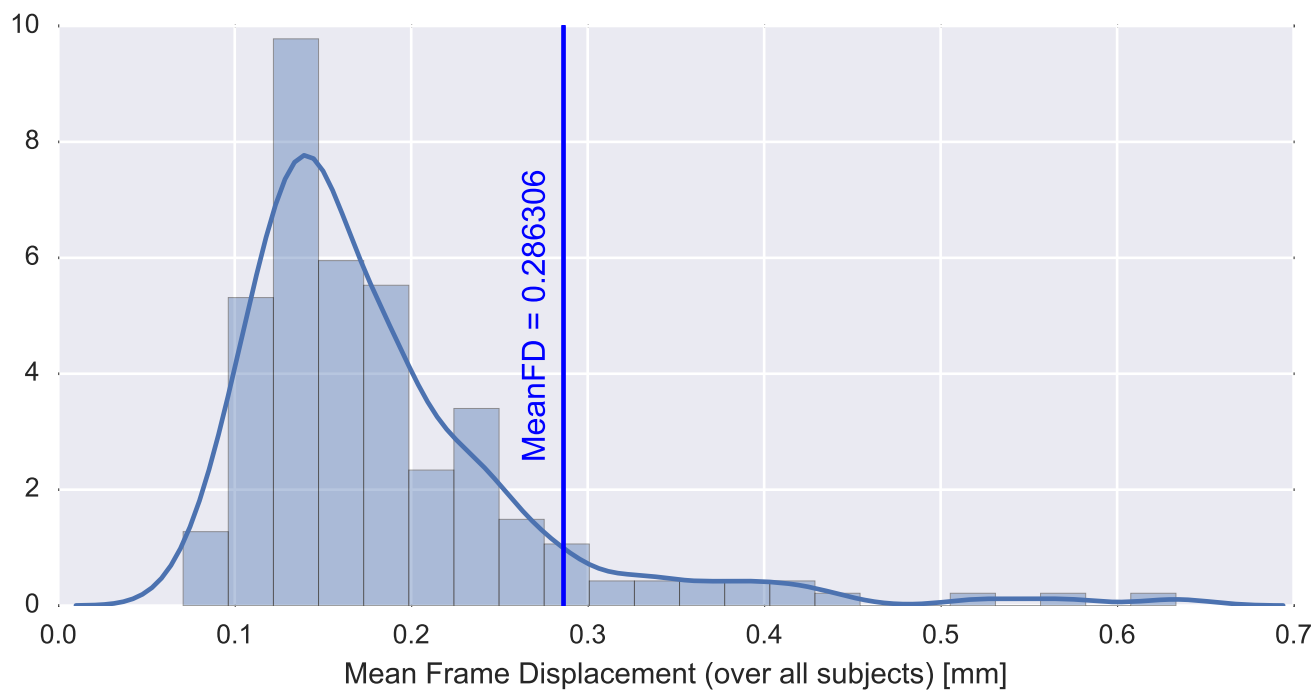

Mean EPI

Brain mask

tSNR

motion

fieldmap correction

coregistration