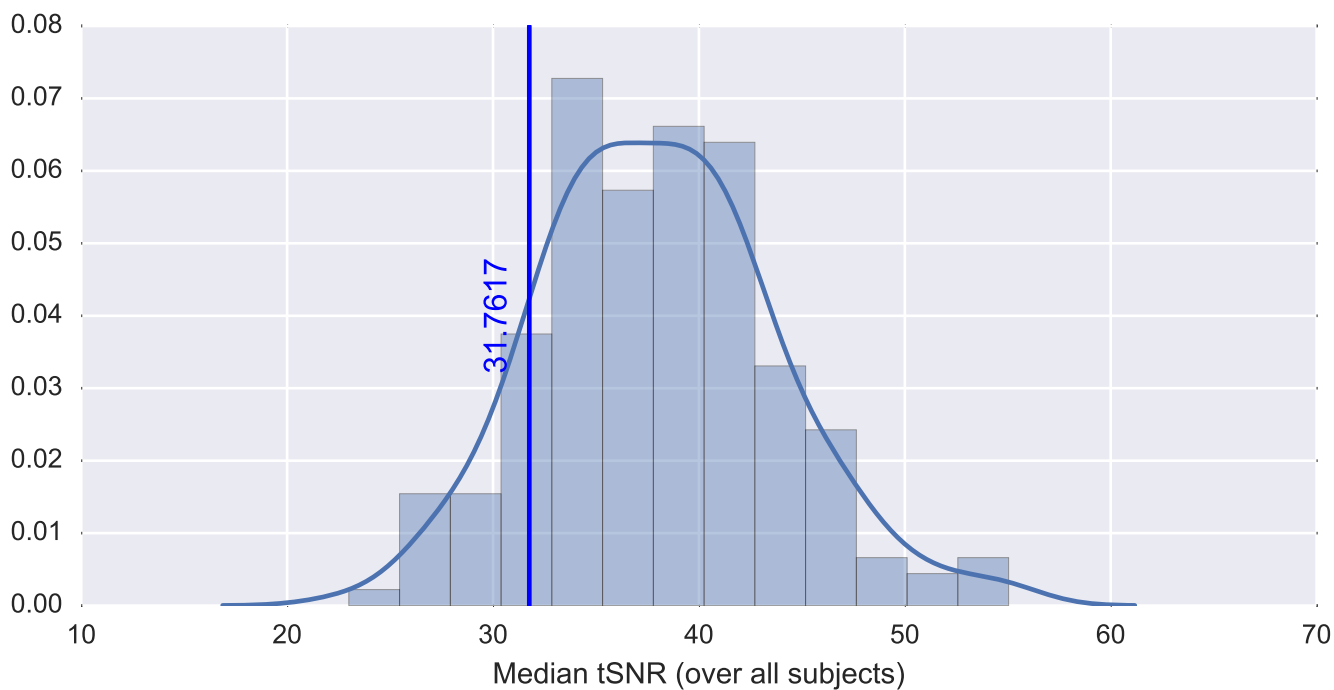

Mean EPI

Brain mask

tSNR

motion

fieldmap correction

coregistration