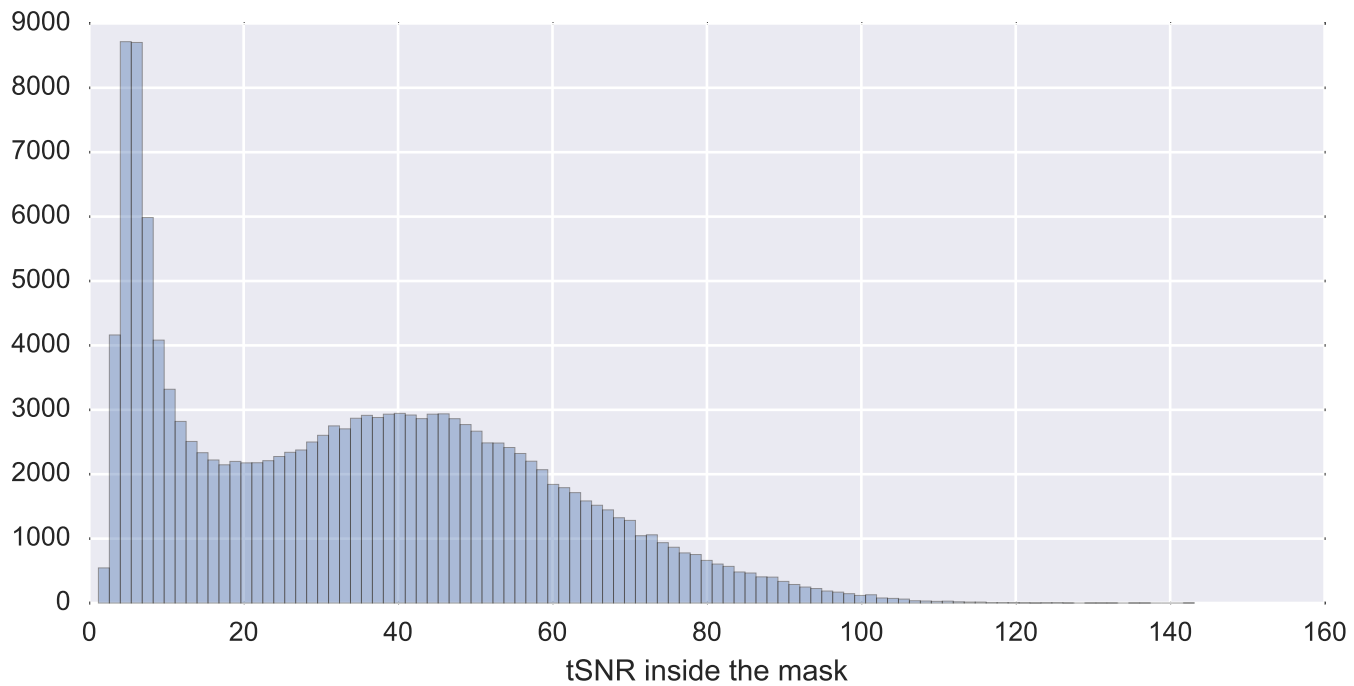

Mean EPI

Brain mask

tSNR

motion

fieldmap correction

coregistration