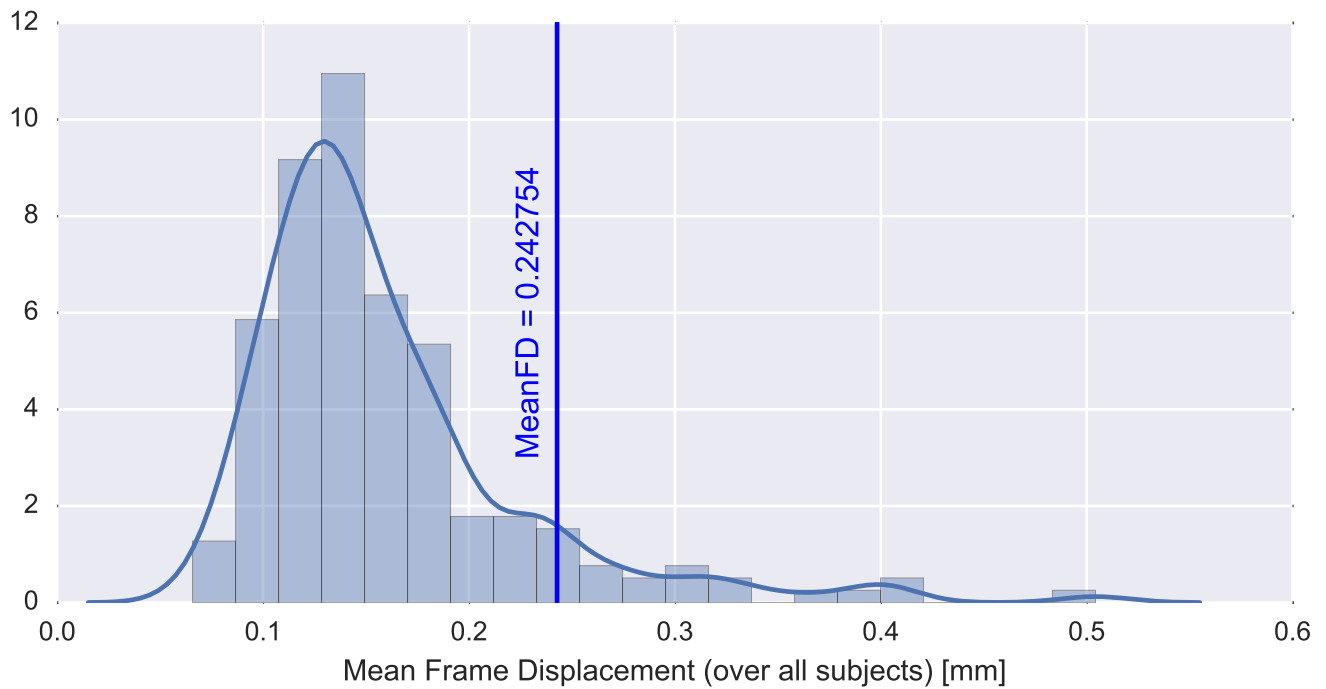

Mean EPI

Brain mask

tSNR

motion

fieldmap correction

coregistration