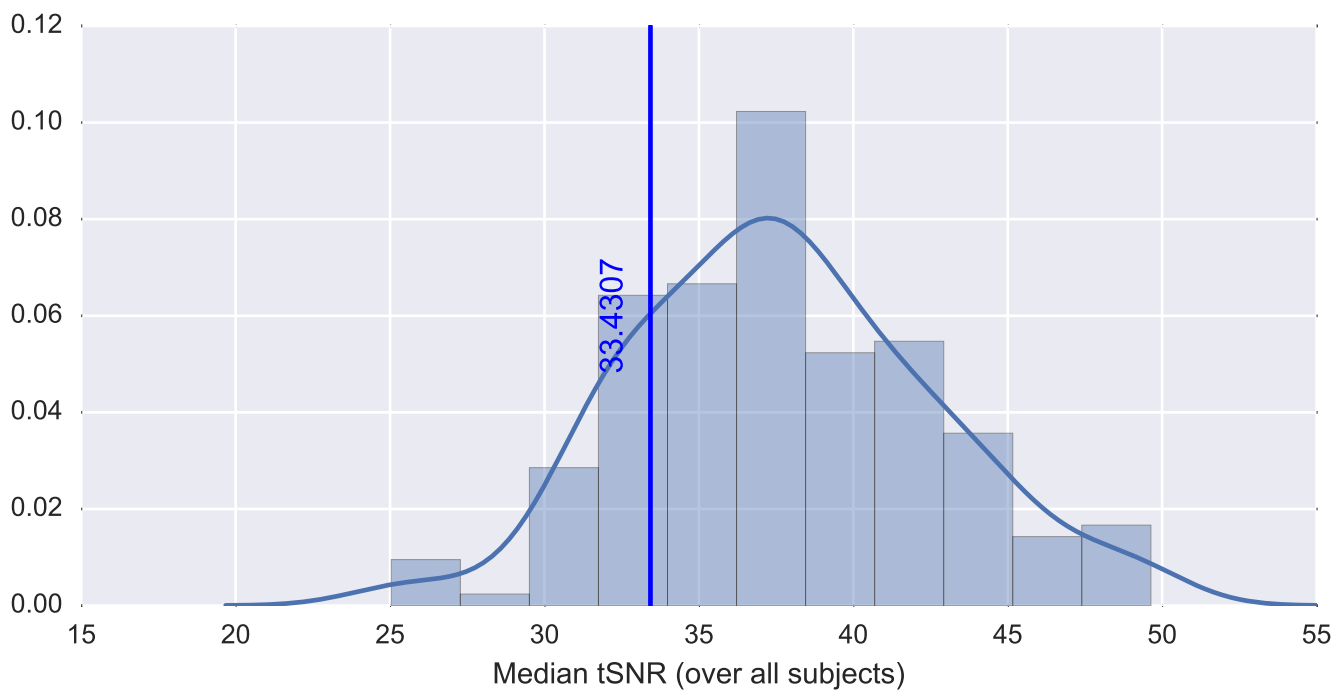

Mean EPI

Brain mask

tSNR

motion

fieldmap correction

coregistration