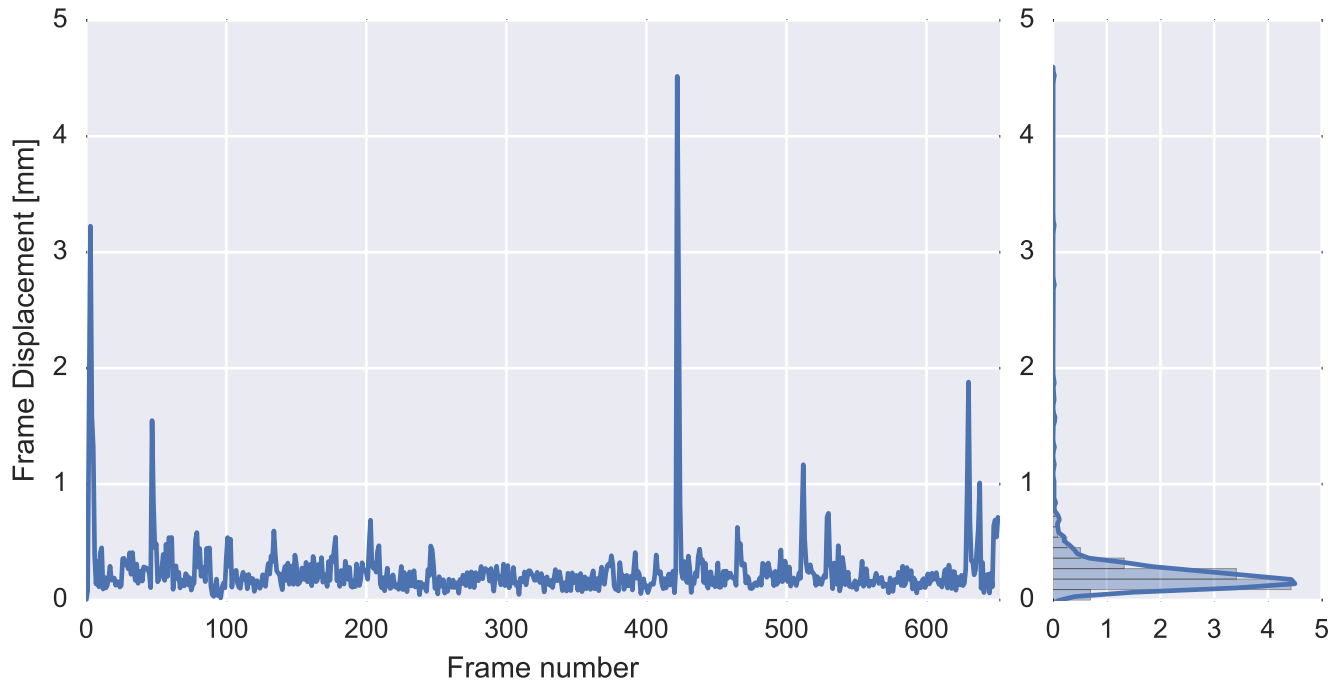

Mean EPI

Brain mask

tSNR

motion

fieldmap correction

coregistration