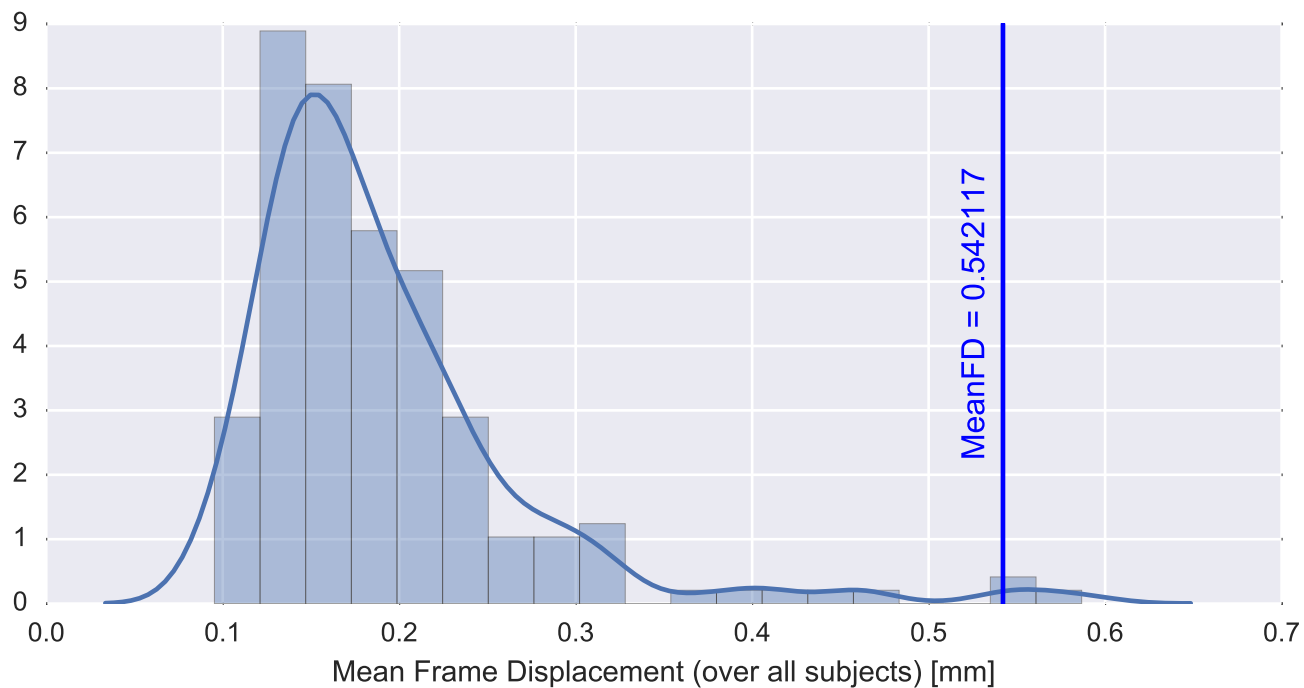

Mean EPI

Brain mask

tSNR

motion

fieldmap correction

coregistration