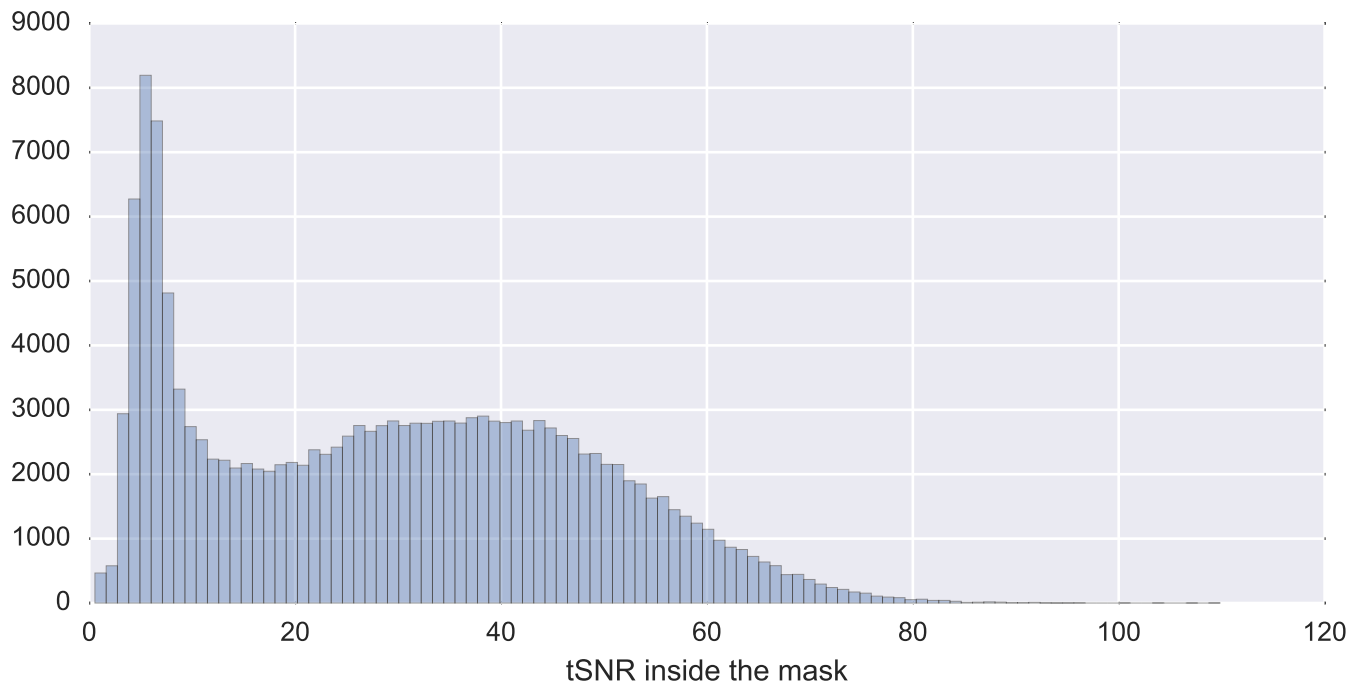

Mean EPI

Brain mask

tSNR

motion

fieldmap correction

coregistration