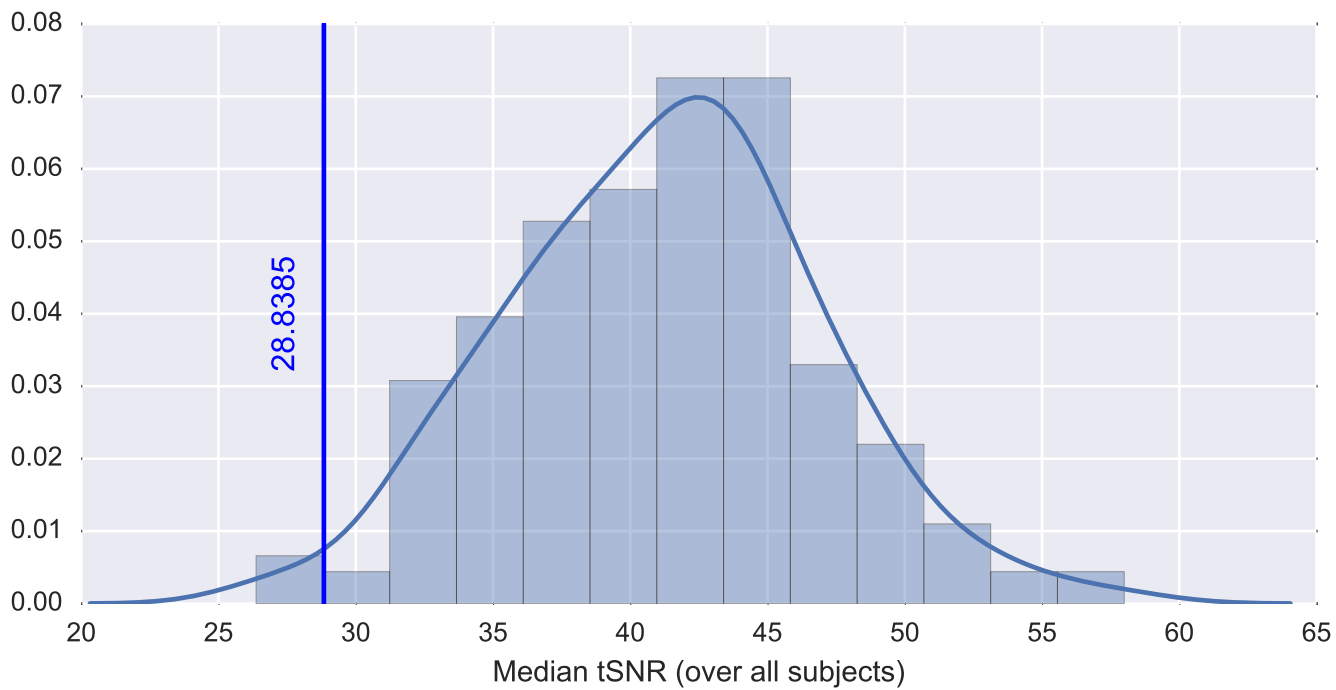

Mean EPI

Brain mask

tSNR

motion

fieldmap correction

coregistration