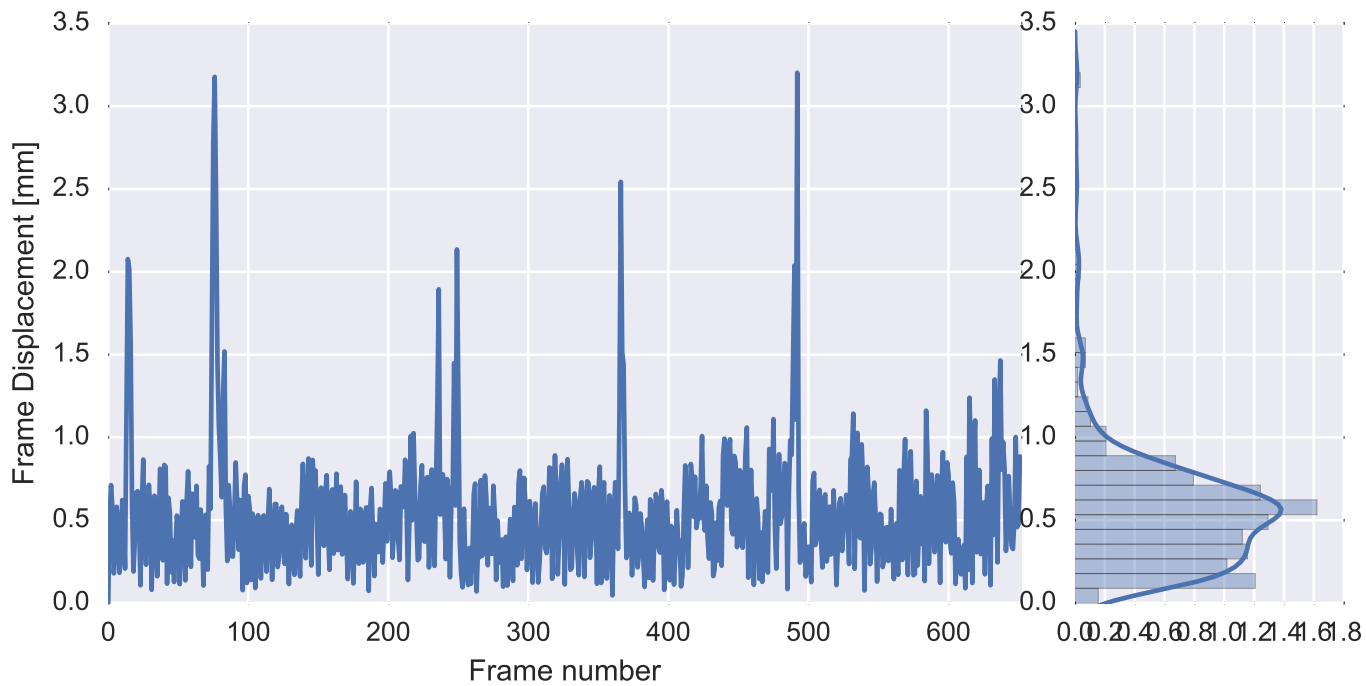

Mean EPI

Brain mask

tSNR

motion

fieldmap correction

coregistration