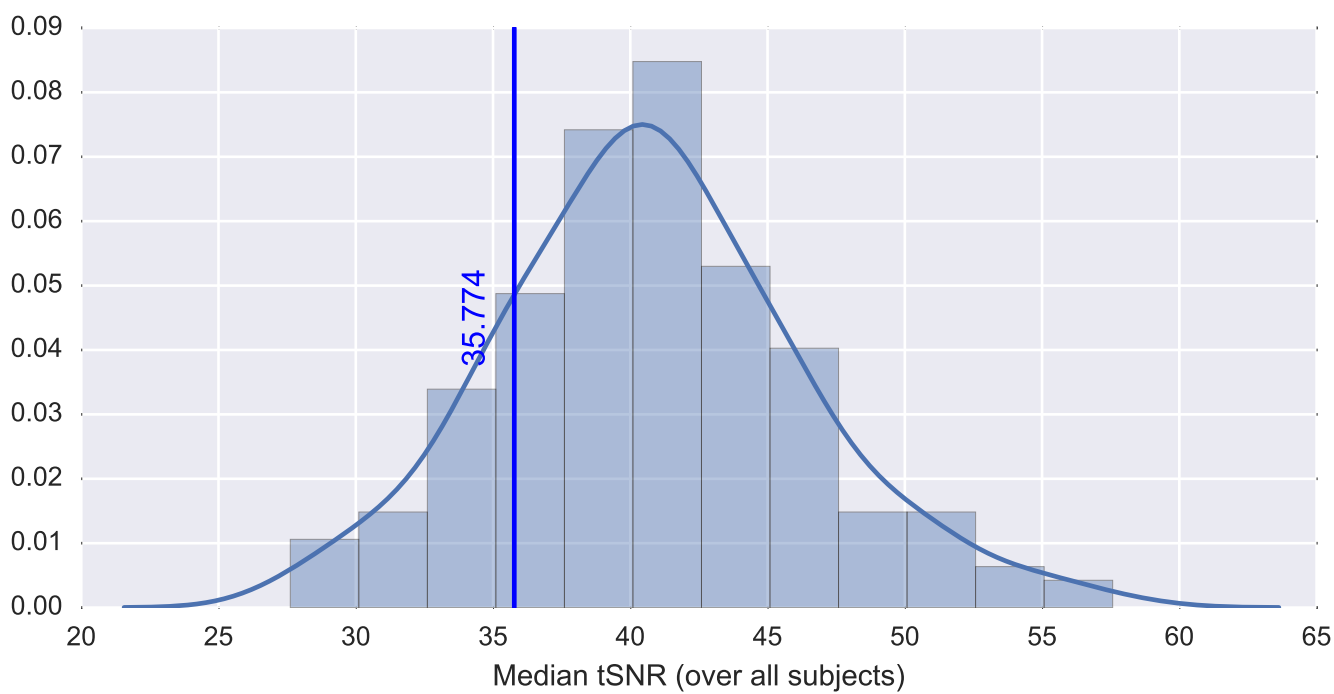

Mean EPI

Brain mask

tSNR

motion

fieldmap correction

coregistration