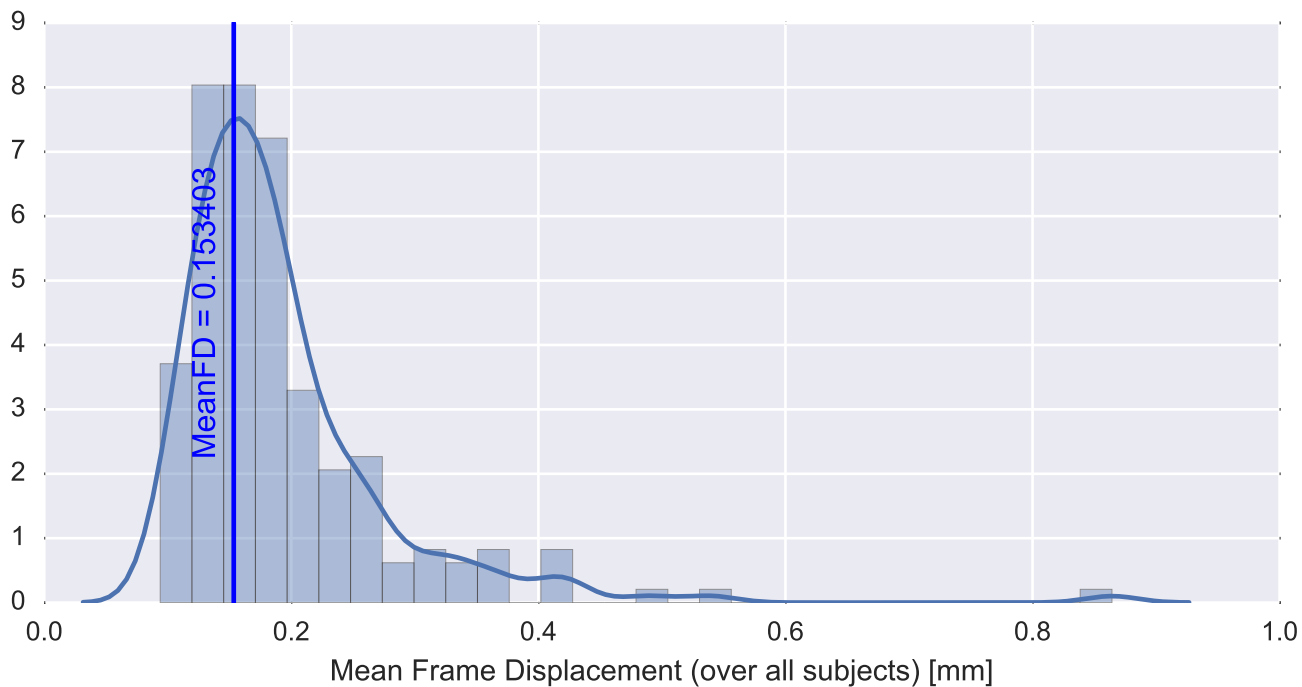

Mean EPI

Brain mask

tSNR

motion

fieldmap correction

coregistration