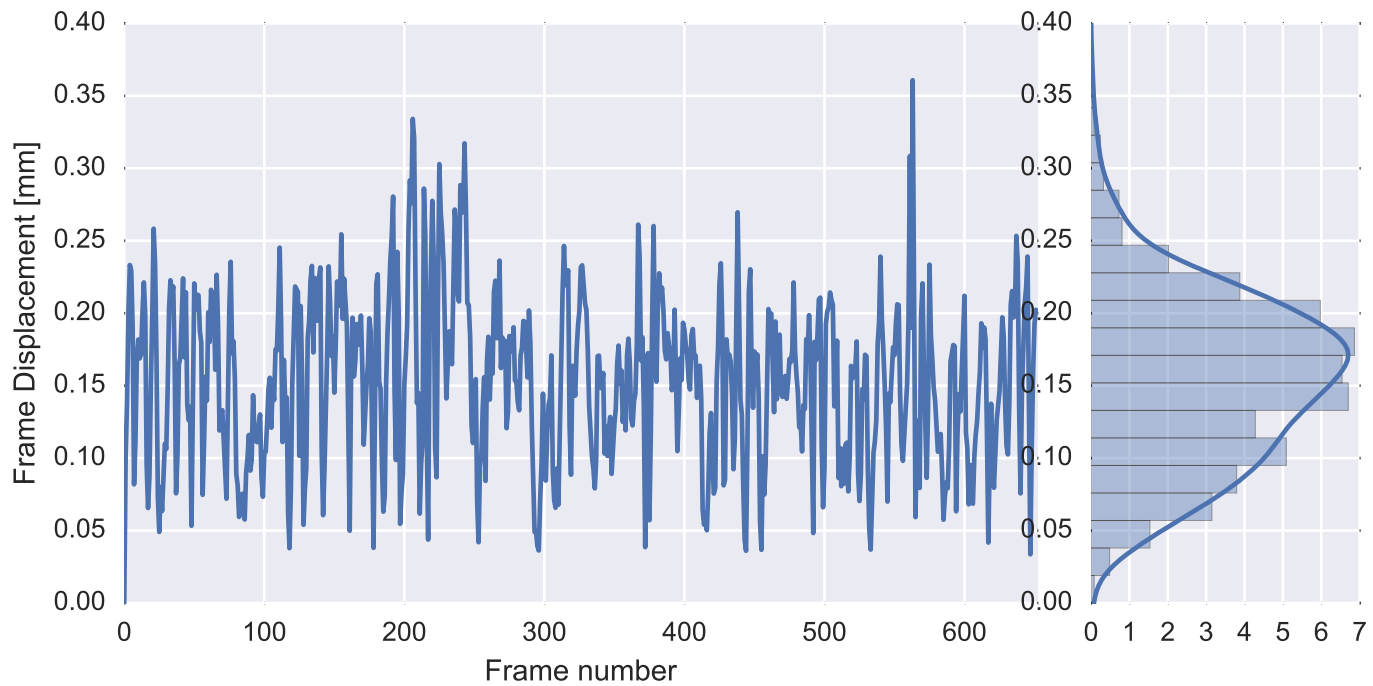

Mean EPI

Brain mask

tSNR

motion

fieldmap correction

coregistration