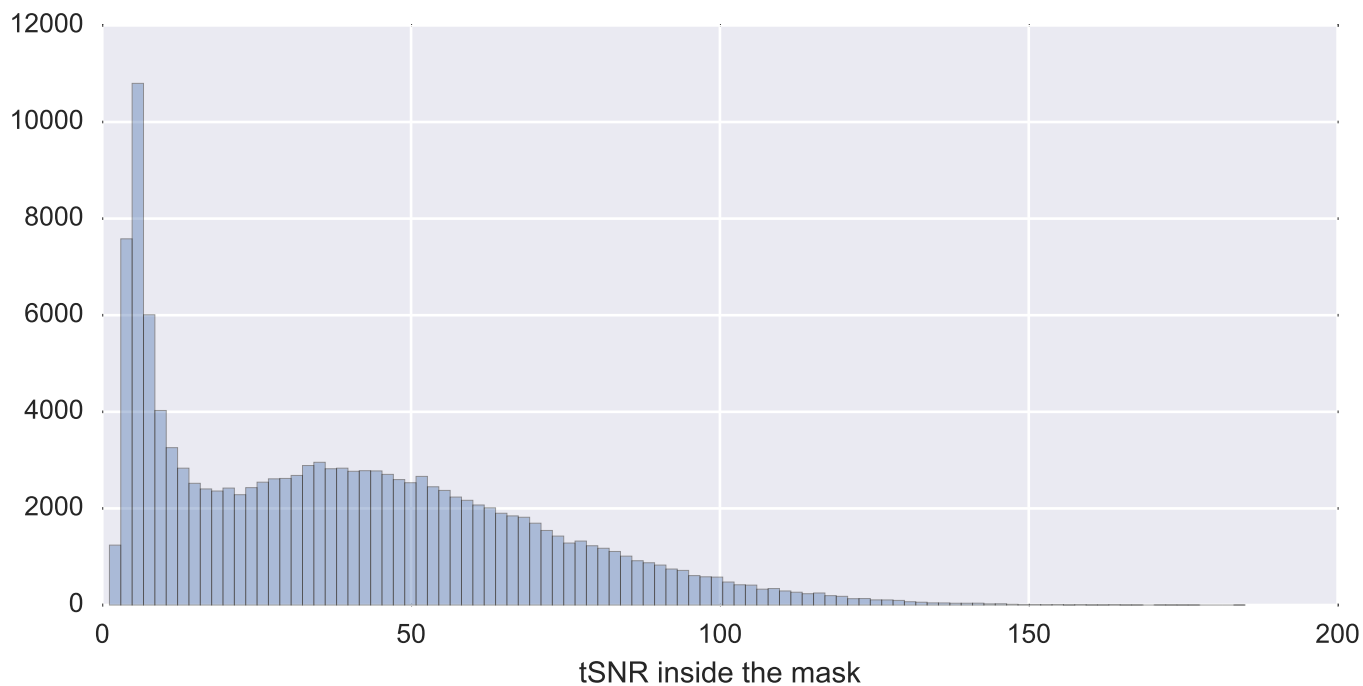

Mean EPI

Brain mask

tSNR

motion

fieldmap correction

coregistration