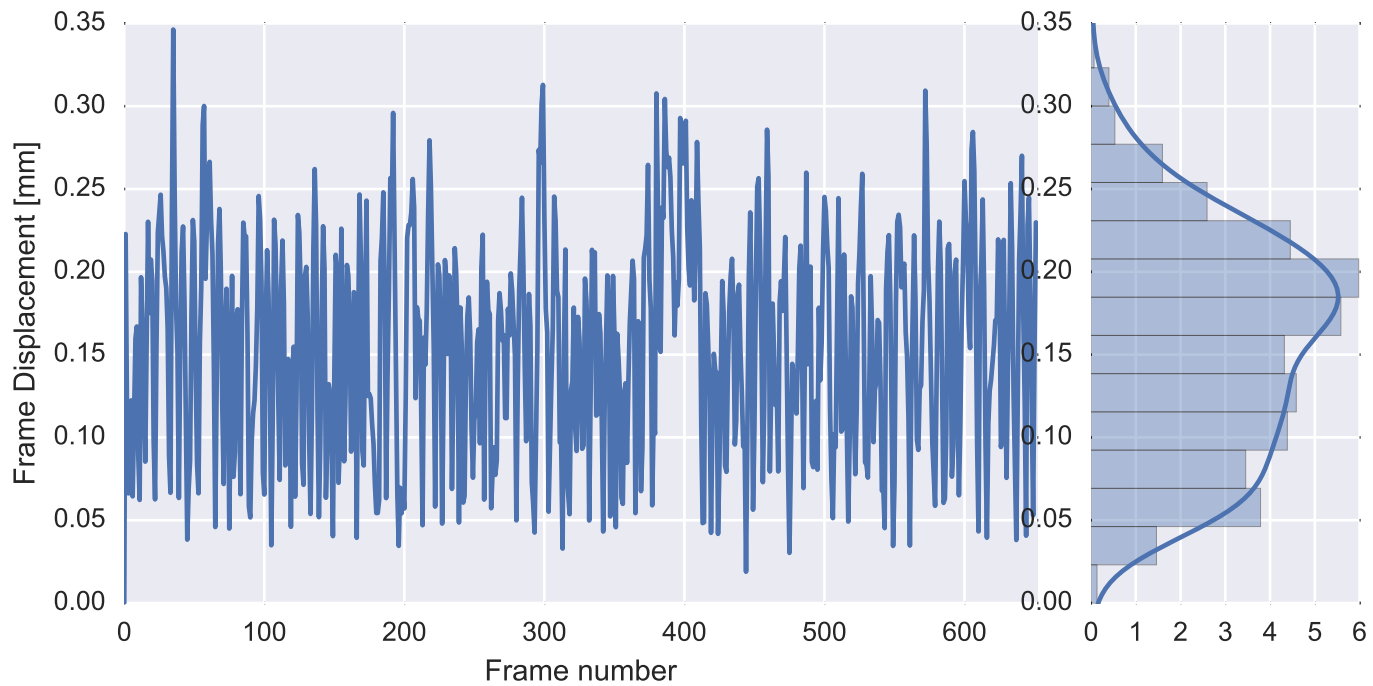

Mean EPI

Brain mask

tSNR

motion

fieldmap correction

coregistration