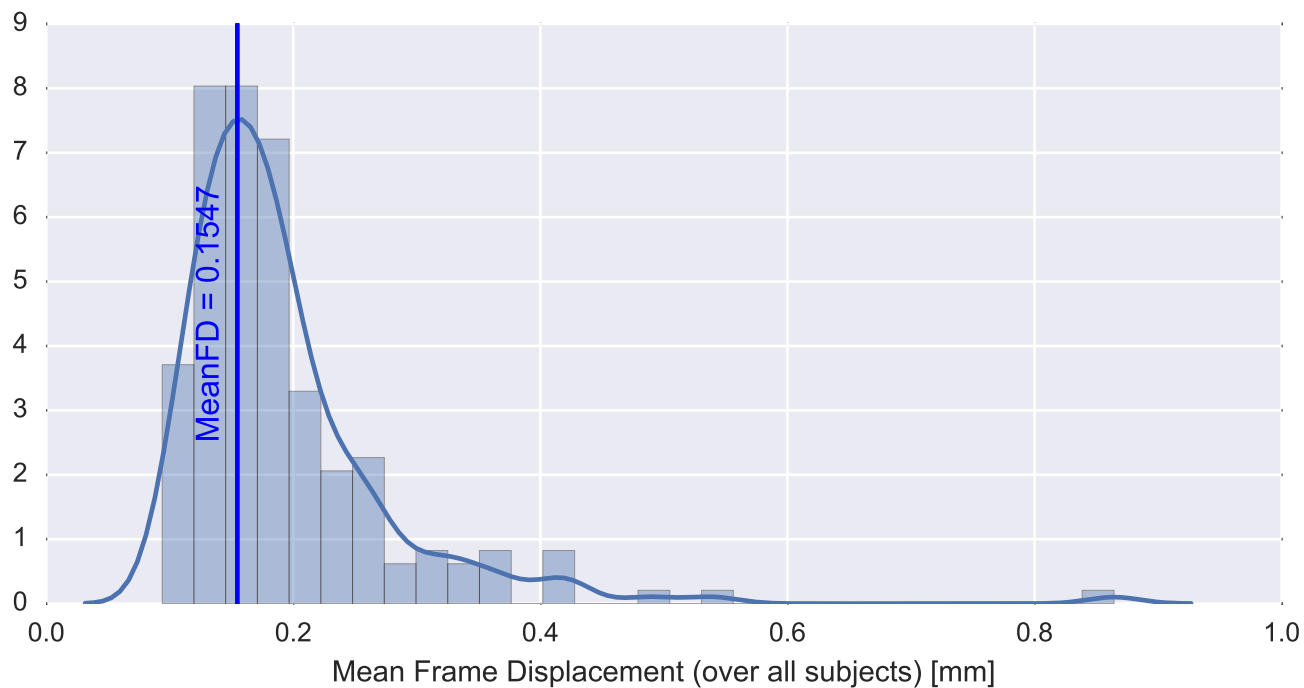

Mean EPI

Brain mask

tSNR

motion

fieldmap correction

coregistration