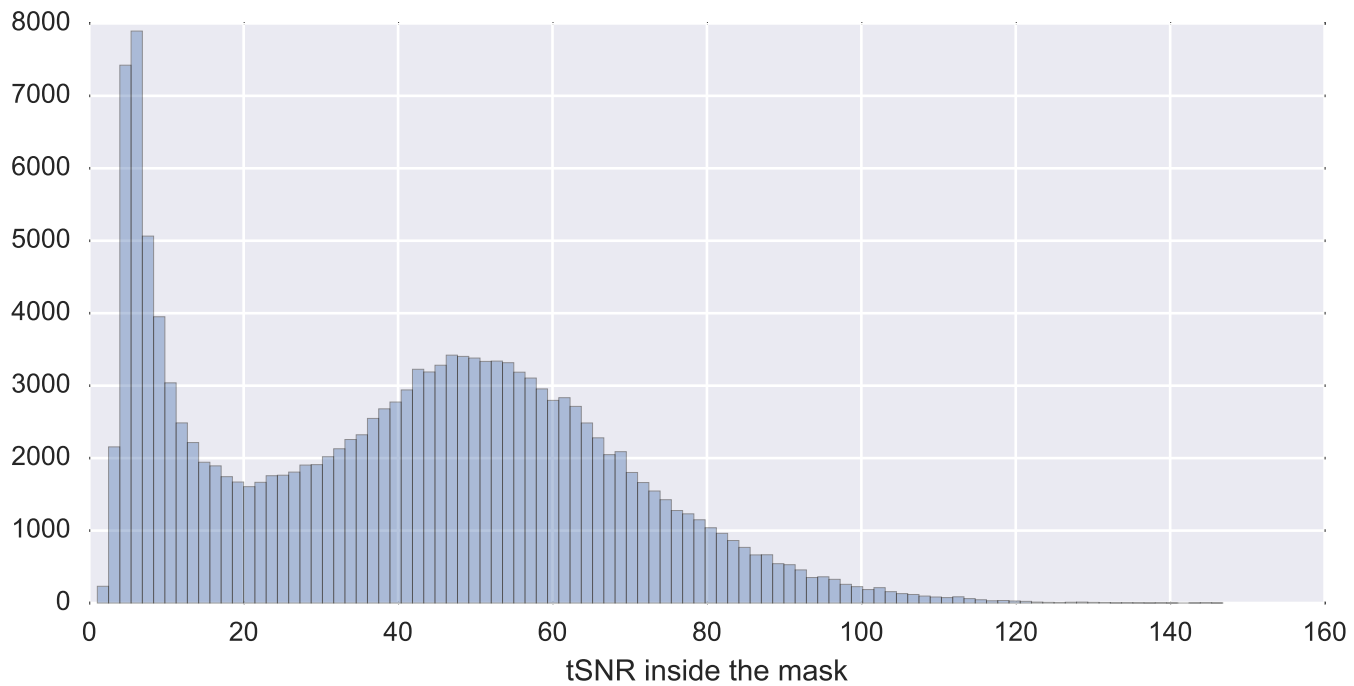

Mean EPI

Brain mask

tSNR

motion

fieldmap correction

coregistration