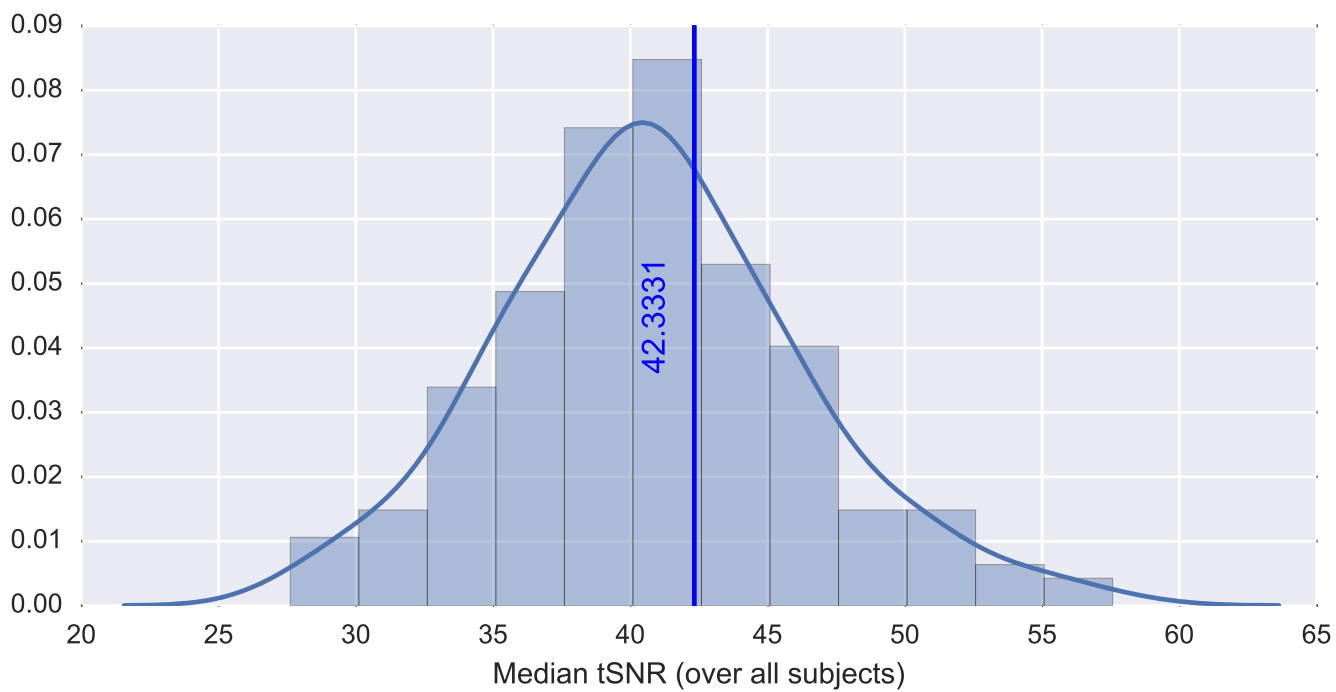

Mean EPI

Brain mask

tSNR

motion

fieldmap correction

coregistration