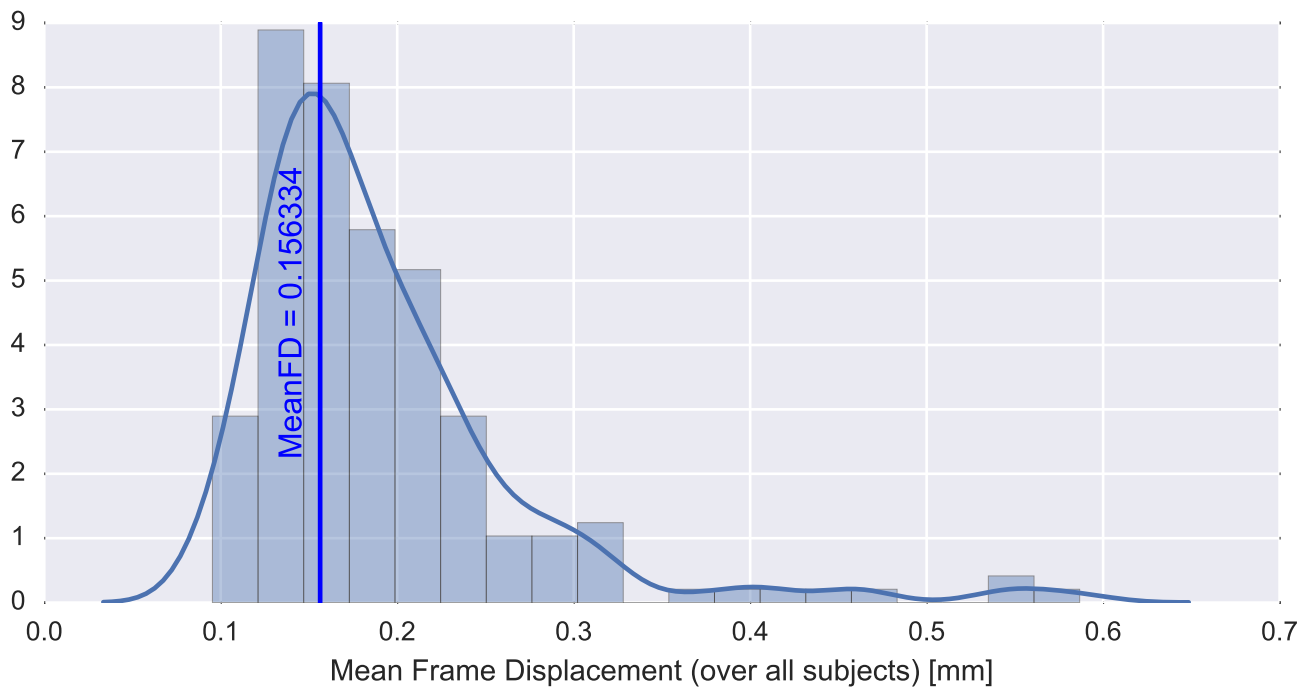

Mean EPI

Brain mask

tSNR

motion

fieldmap correction

coregistration