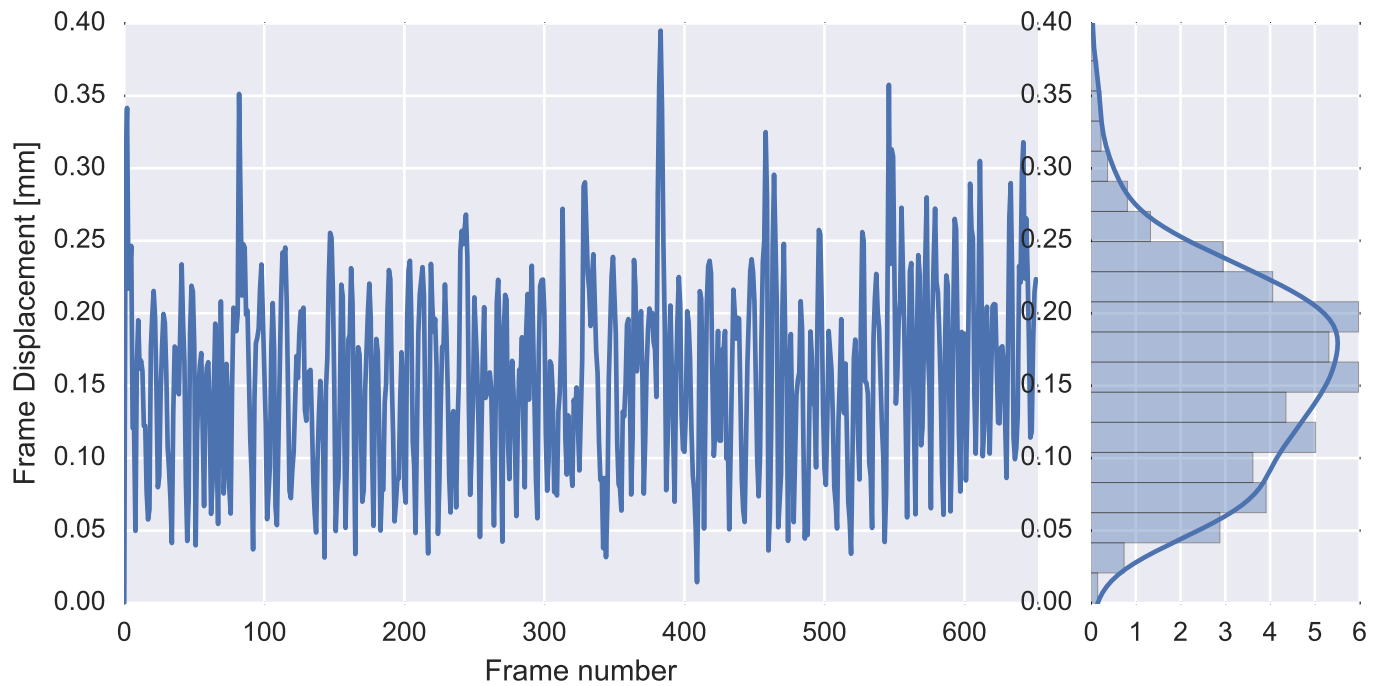

Mean EPI

Brain mask

tSNR

motion

fieldmap correction

coregistration