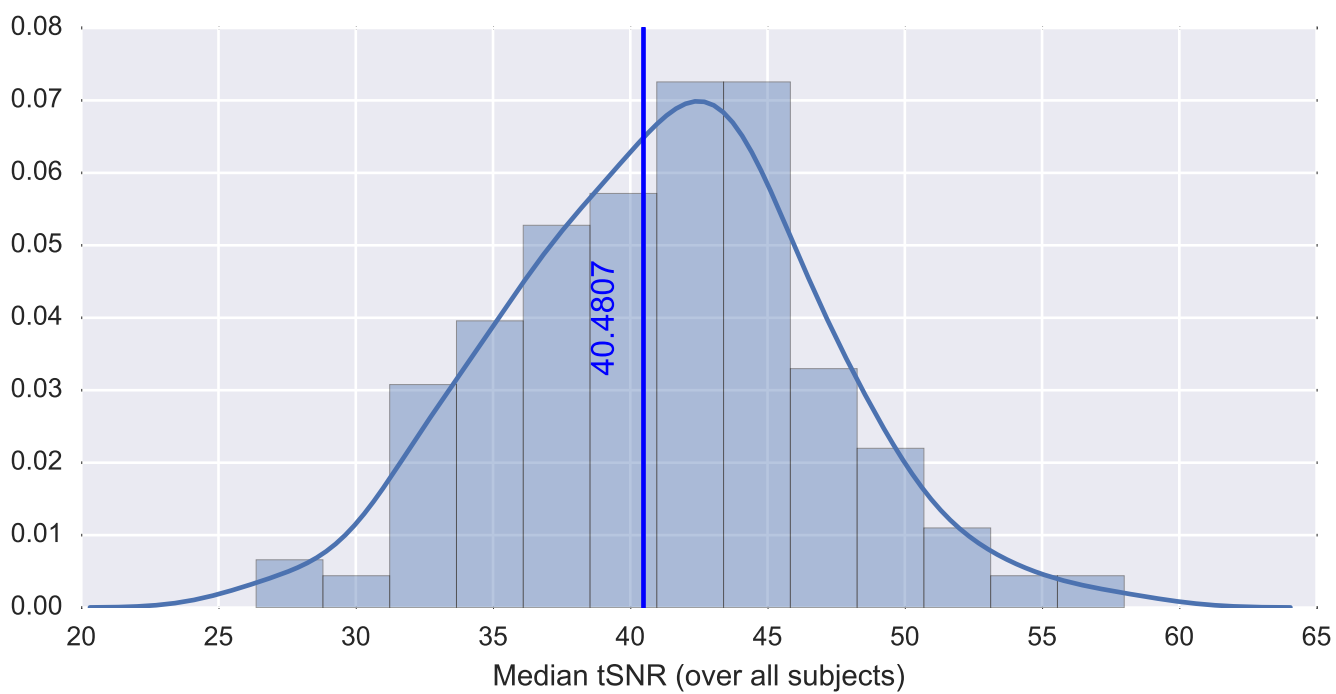

Mean EPI

Brain mask

tSNR

motion

fieldmap correction

coregistration