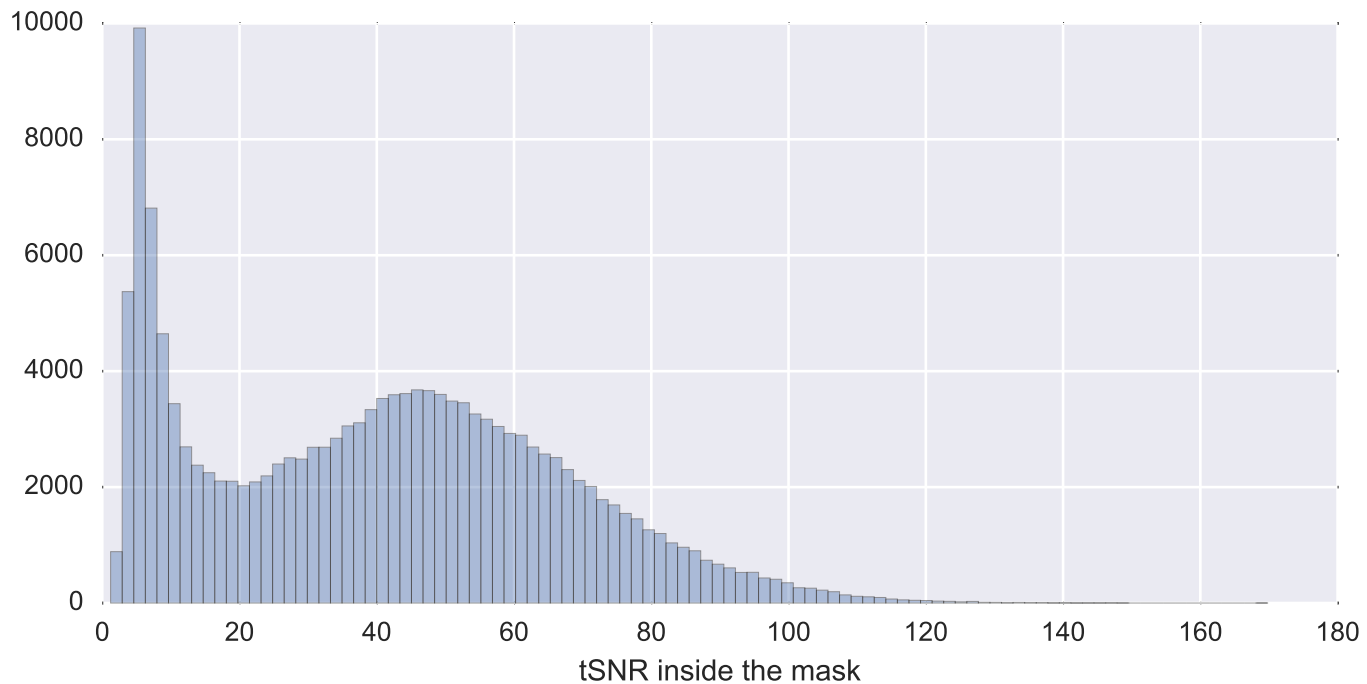

Mean EPI

Brain mask

tSNR

motion

fieldmap correction

coregistration