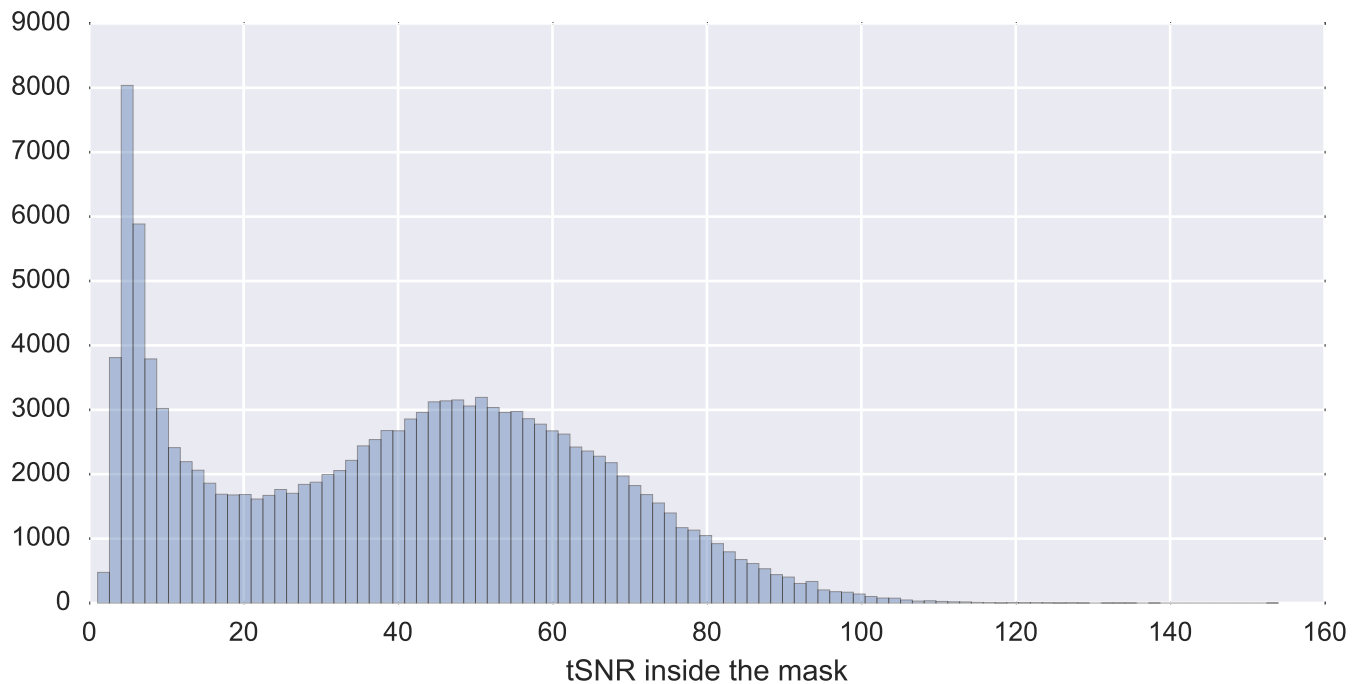

Brain mask

tSNR

motion

fieldmap correction

coregistration