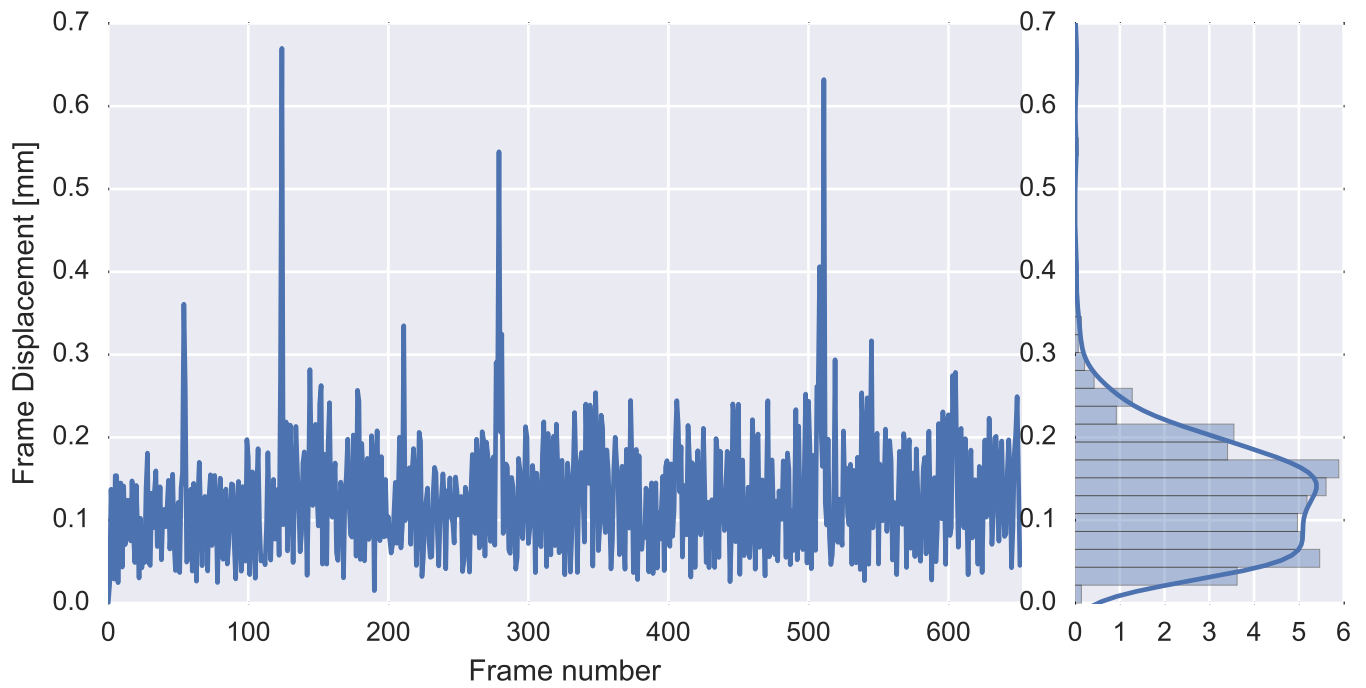

Brain mask

tSNR

motion

fieldmap correction

coregistration