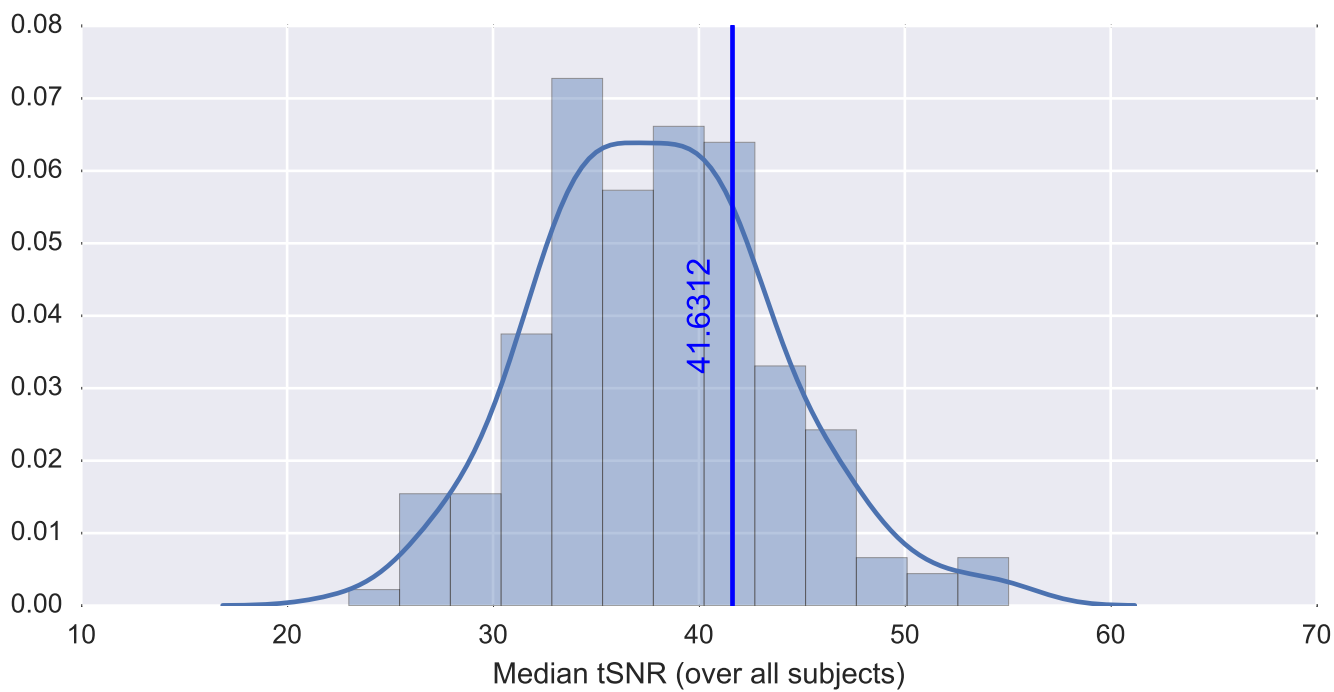

Brain mask

tSNR

motion

fieldmap correction

coregistration