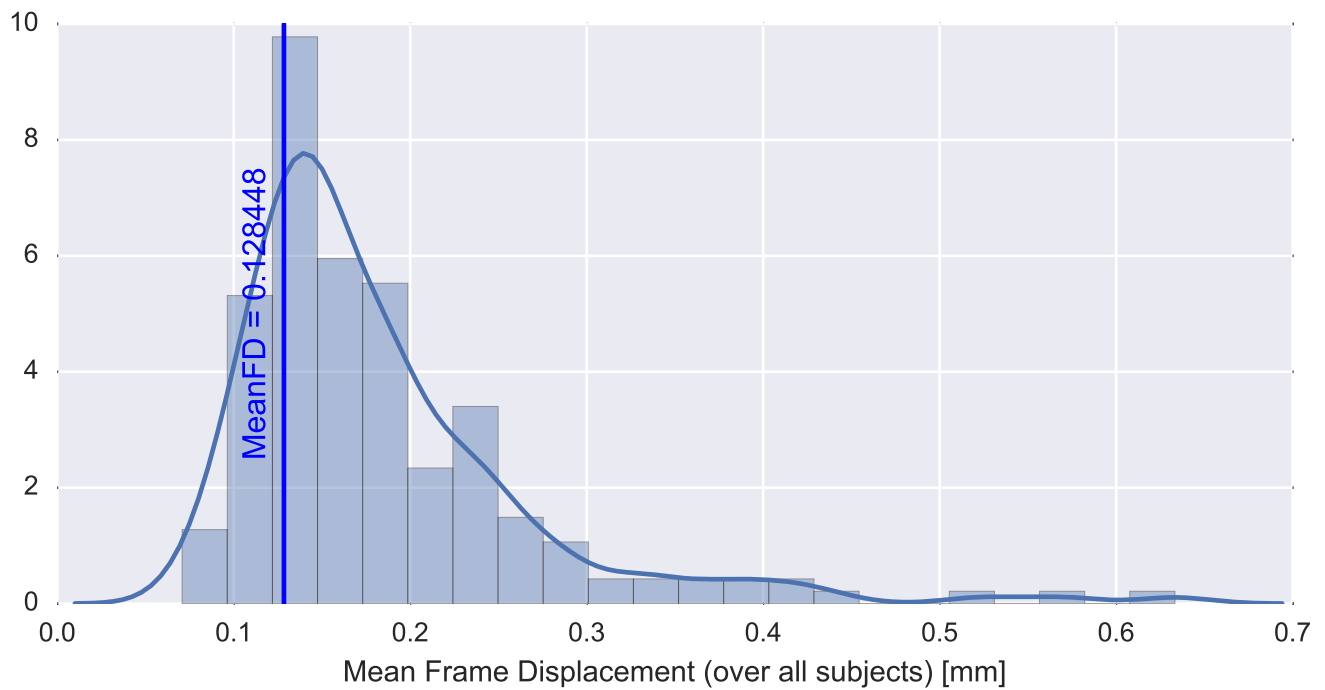

Brain mask

tSNR

motion

fieldmap correction

coregistration