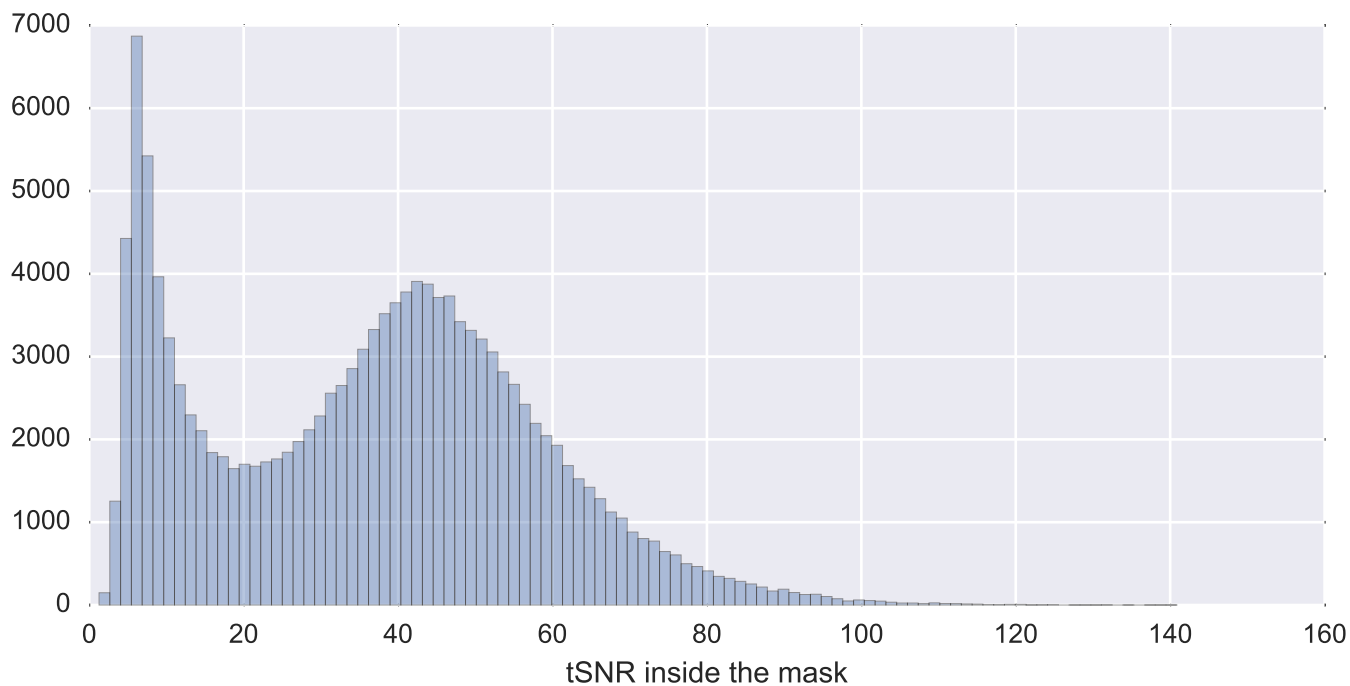

Mean EPI

Brain mask

tSNR

motion

fieldmap correction

coregistration