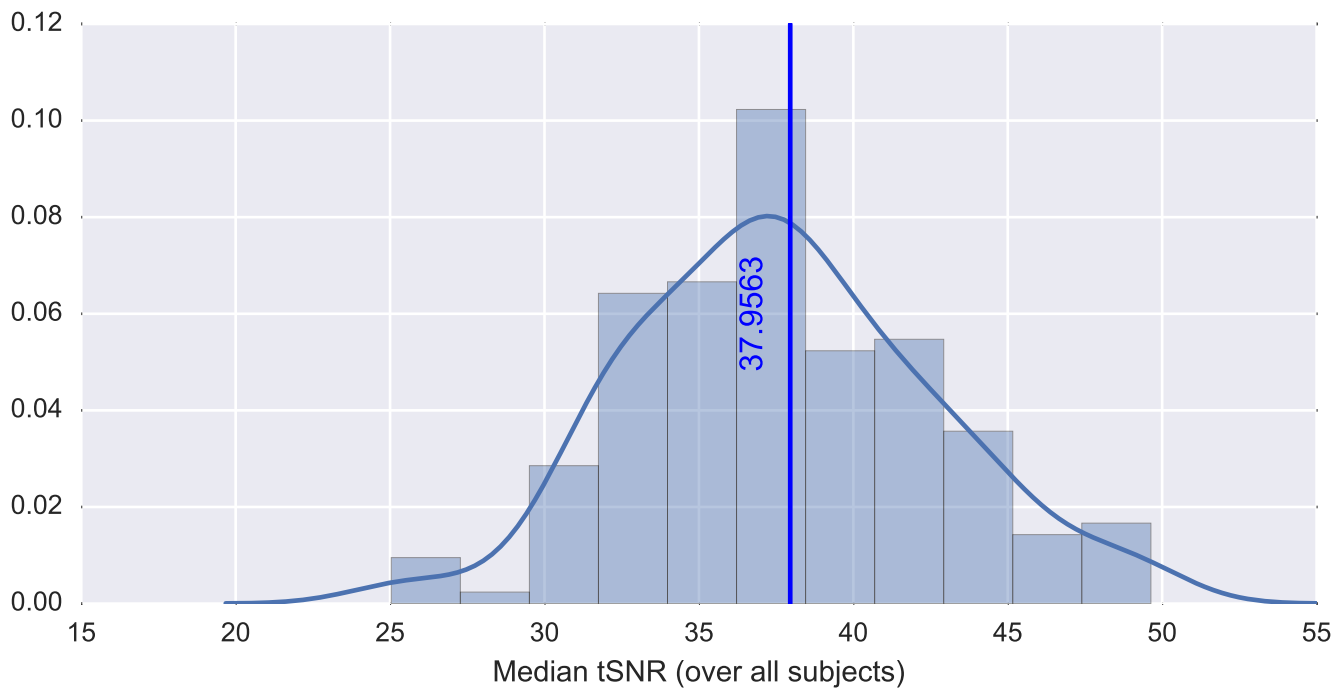

Mean EPI

Brain mask

tSNR

motion

fieldmap correction

coregistration