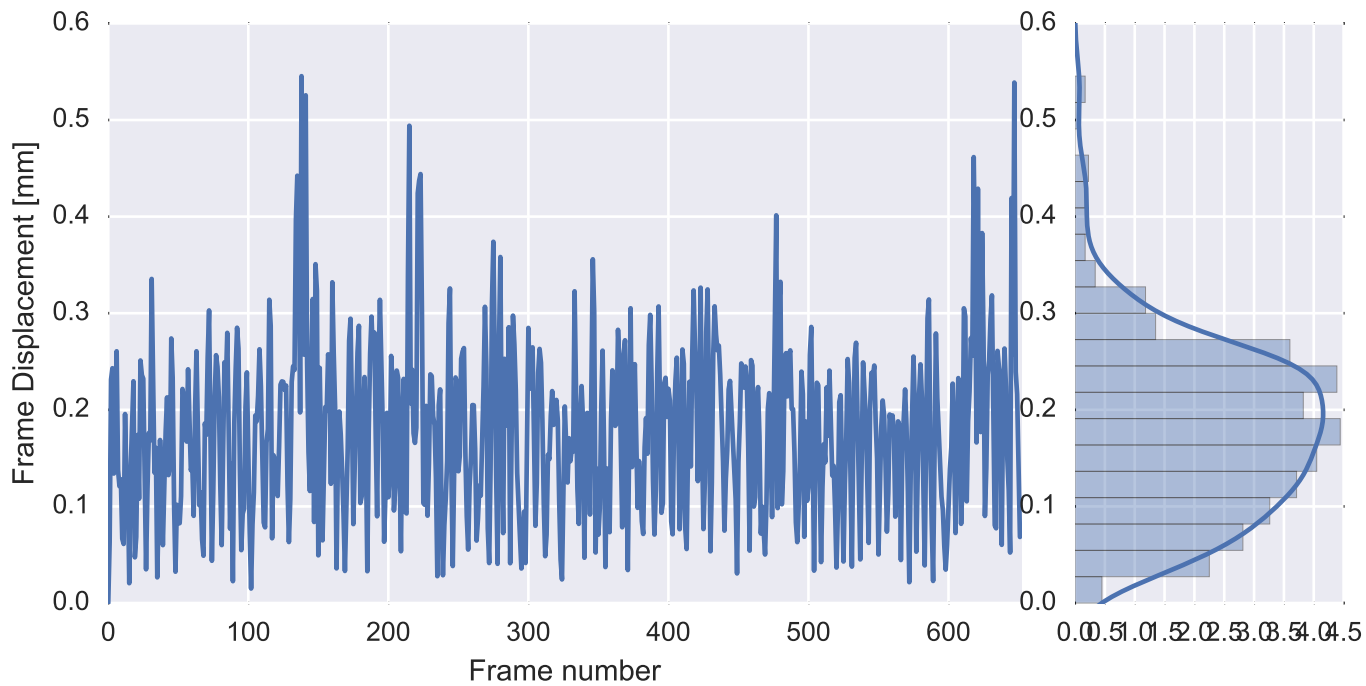

Mean EPI

Brain mask

tSNR

motion

fieldmap correction

coregistration