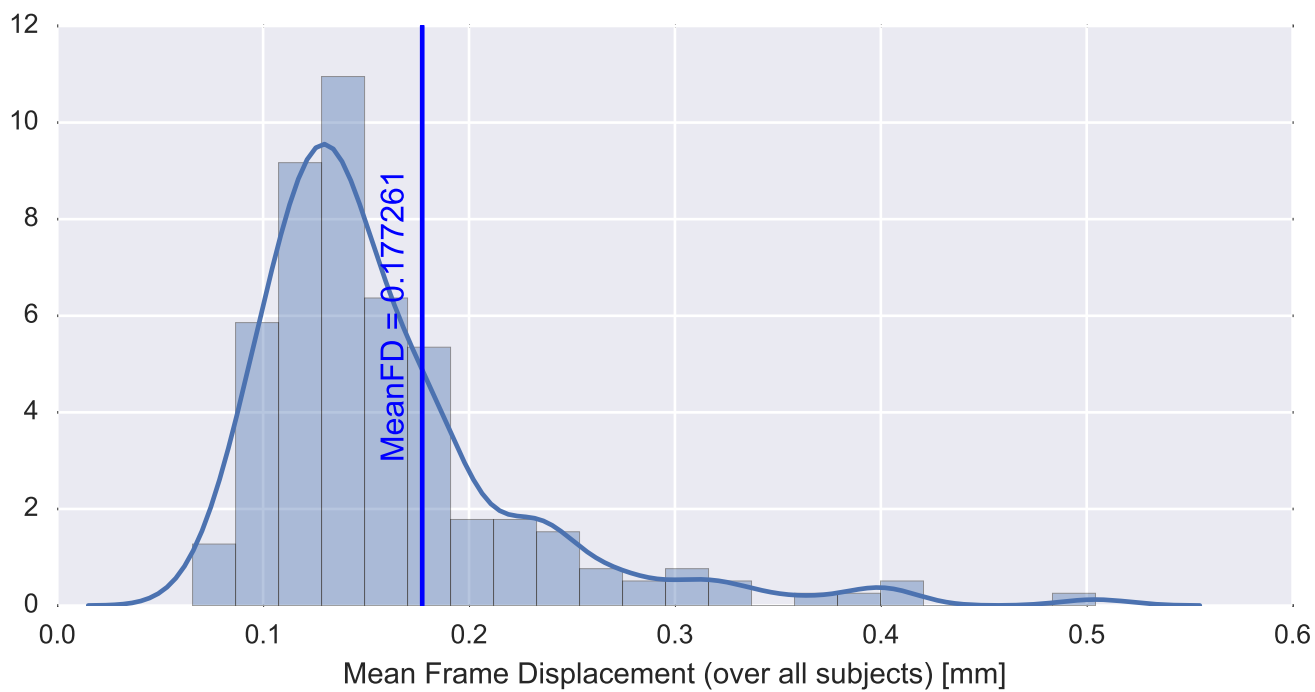

Mean EPI

Brain mask

tSNR

motion

fieldmap correction

coregistration