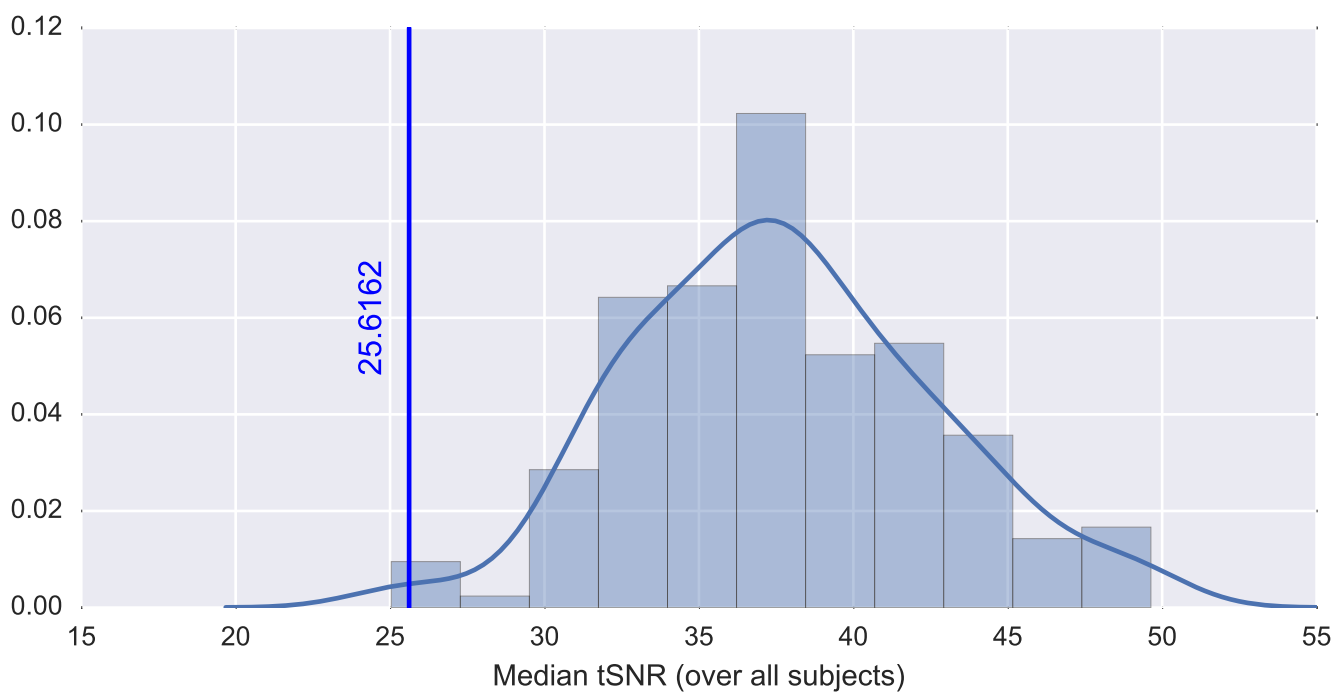

Mean EPI

Brain mask

tSNR

motion

fieldmap correction

coregistration