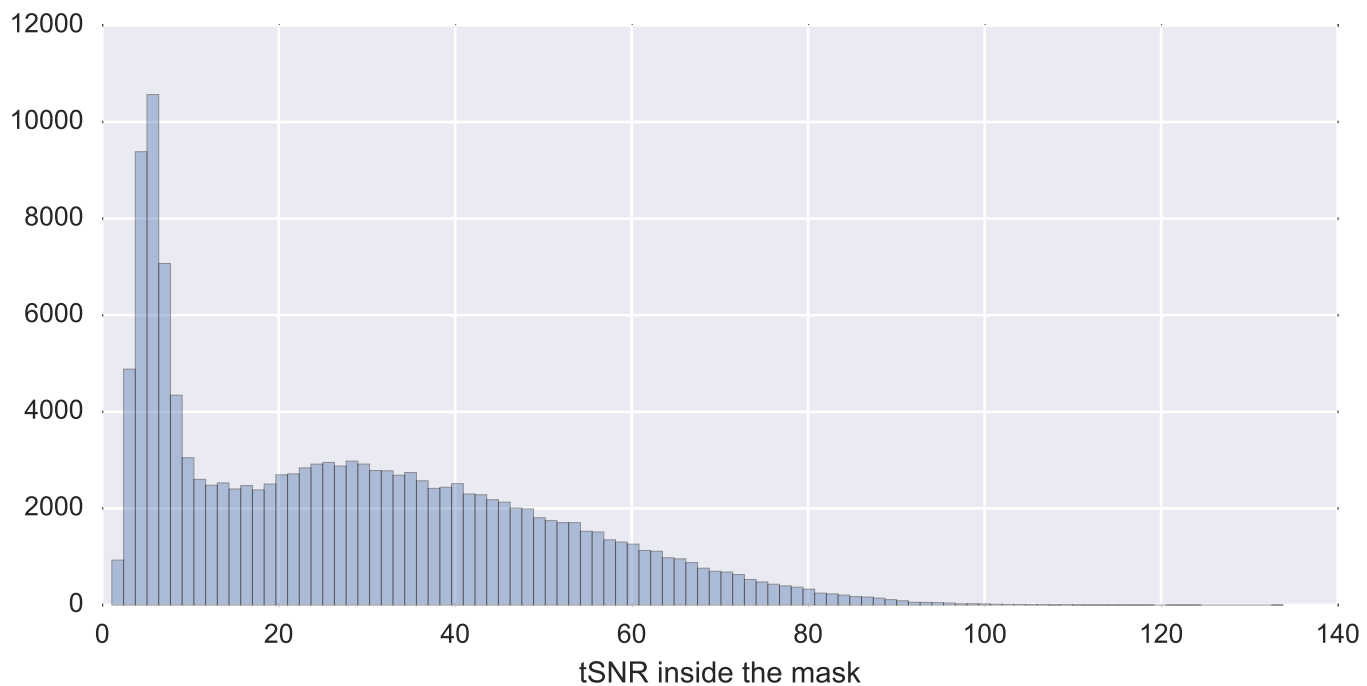

Mean EPI

Brain mask

tSNR

motion

fieldmap correction

coregistration