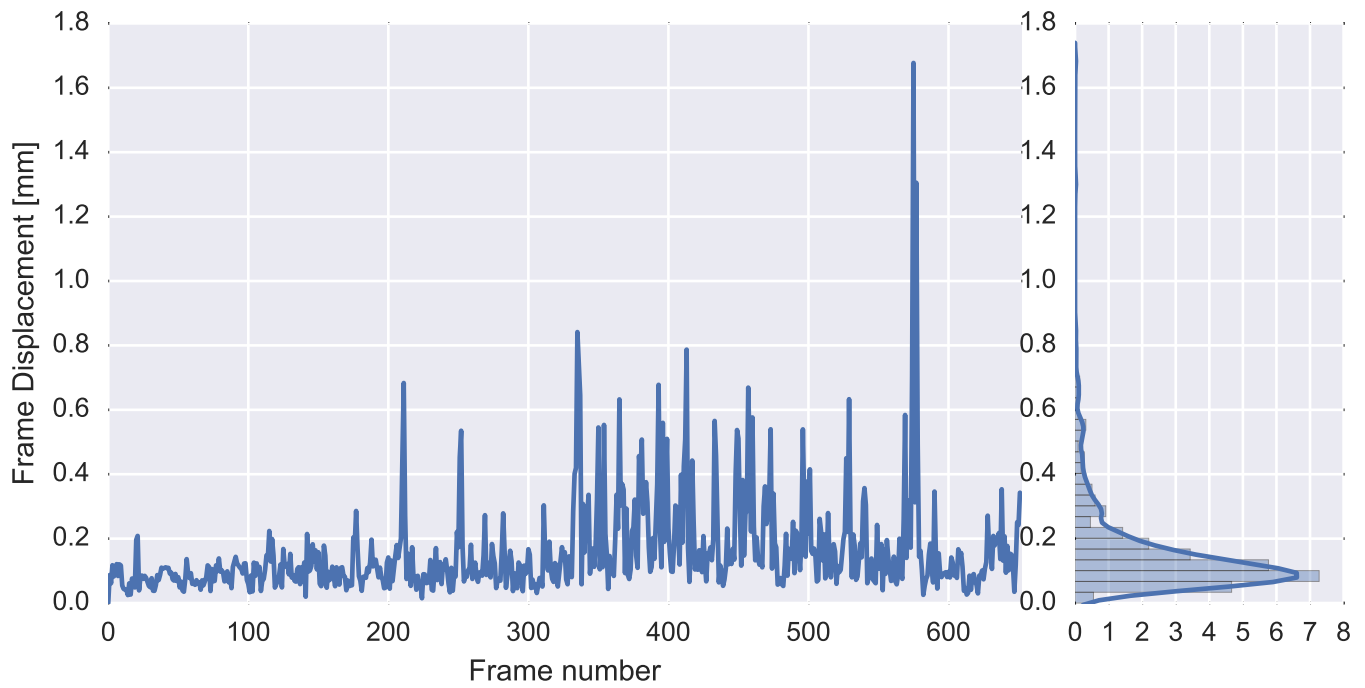

Mean EPI

Brain mask

tSNR

motion

fieldmap correction

coregistration