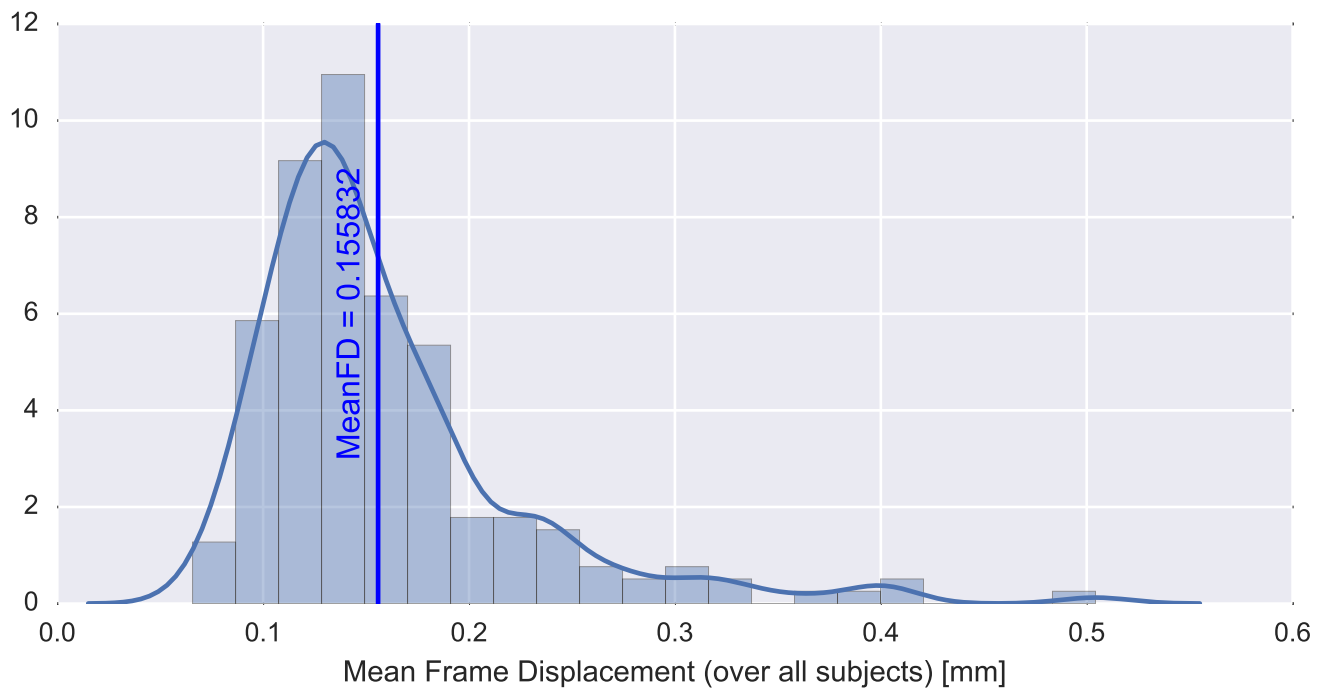

Mean EPI

Brain mask

tSNR

motion

fieldmap correction

coregistration