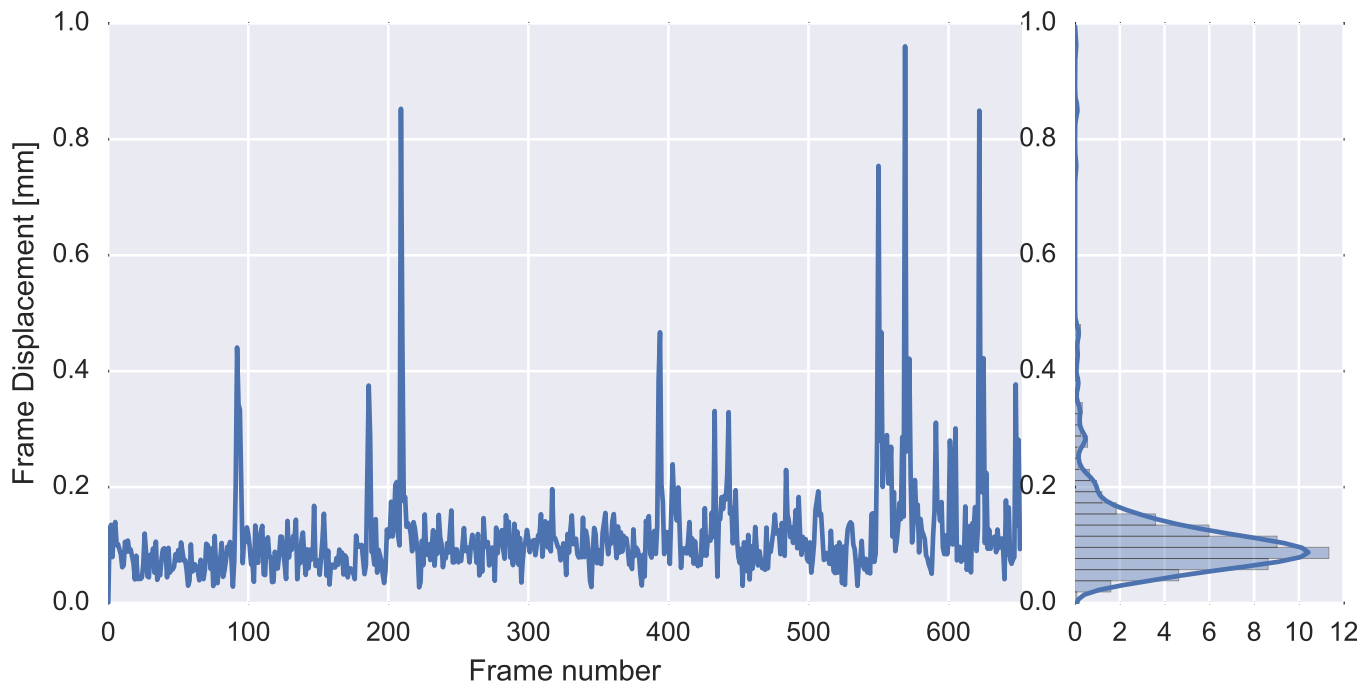

Mean EPI

Brain mask

tSNR

motion

fieldmap correction

coregistration