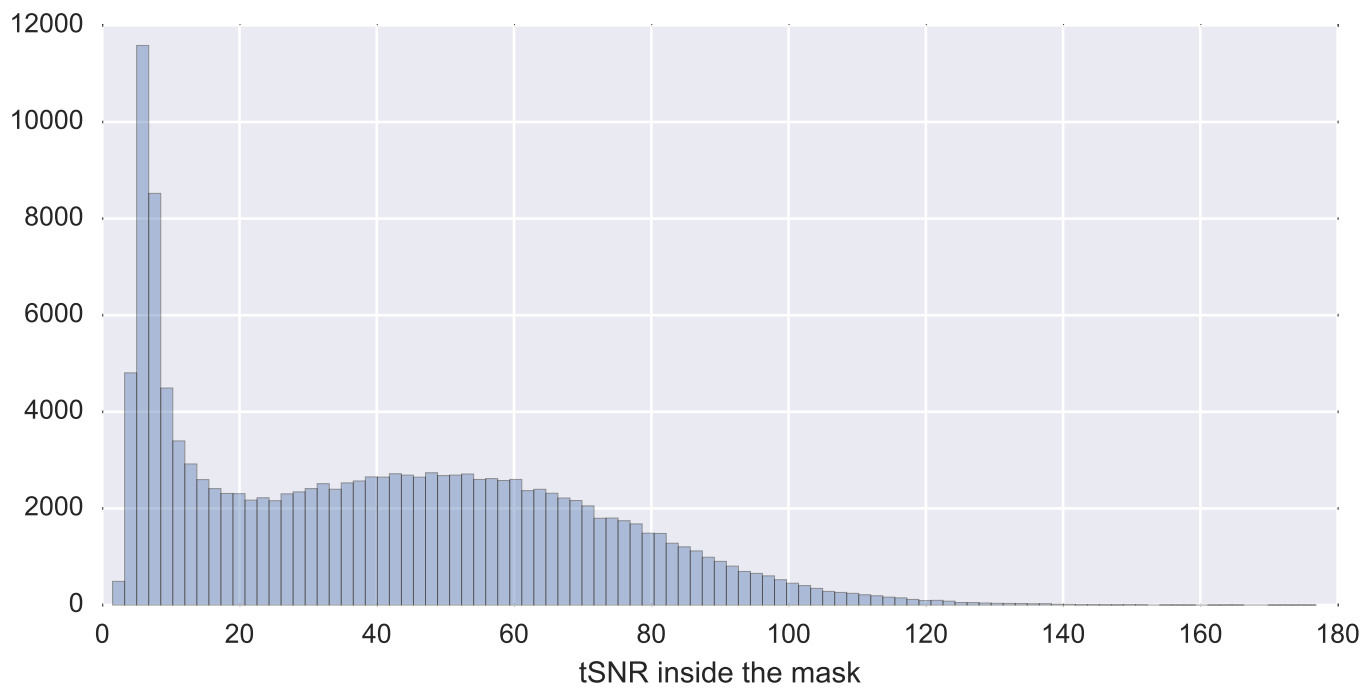

Mean EPI

Brain mask

tSNR

motion

fieldmap correction

coregistration