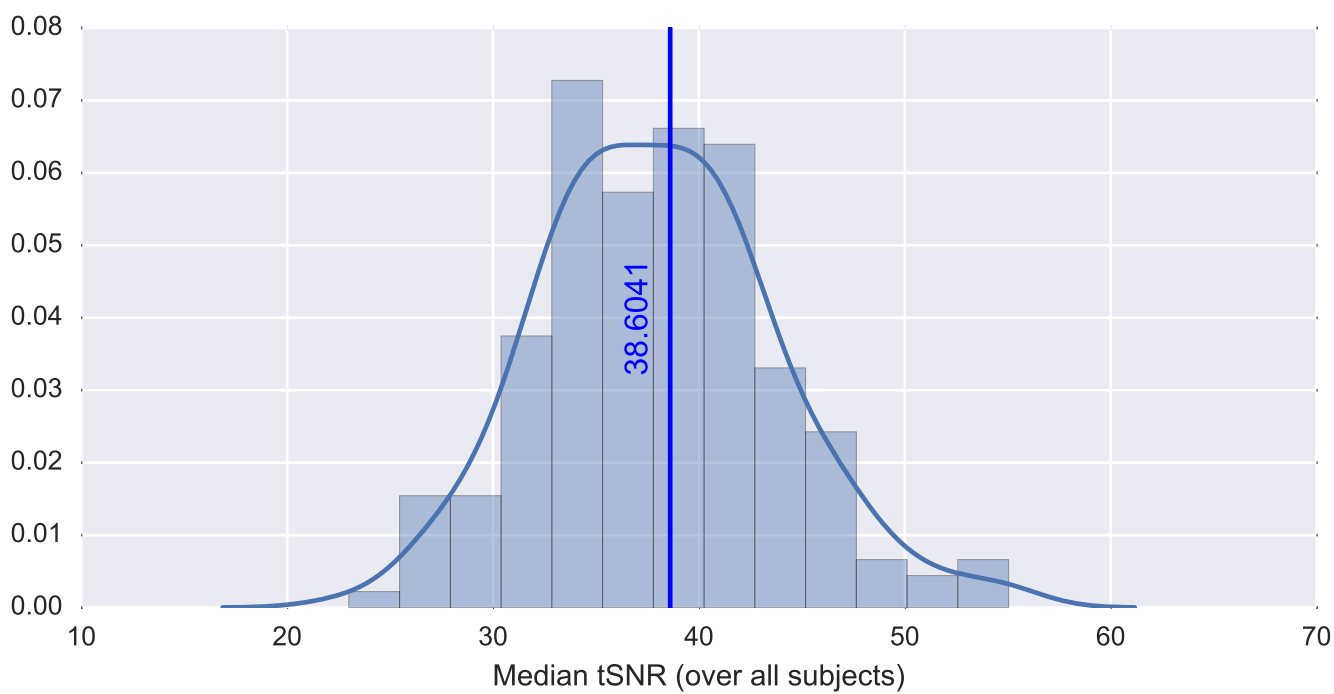

Mean EPI

Brain mask

tSNR

motion

fieldmap correction

coregistration