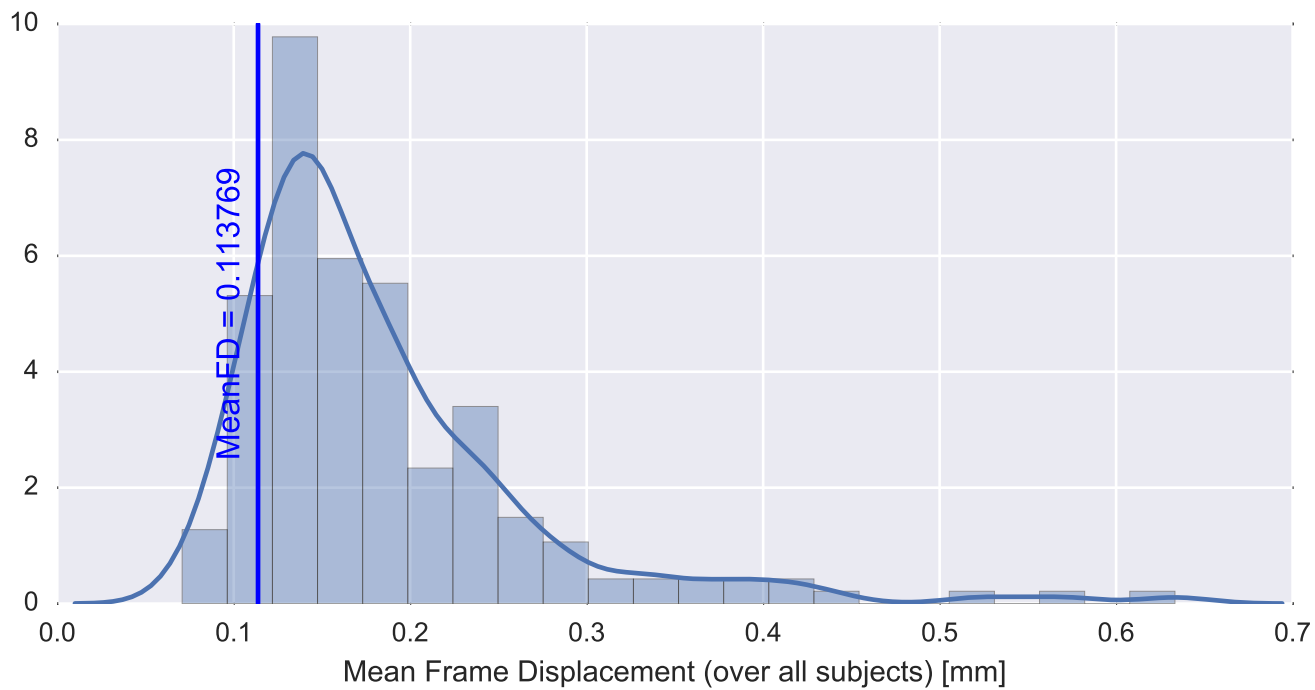

Mean EPI

Brain mask

tSNR

motion

fieldmap correction

coregistration