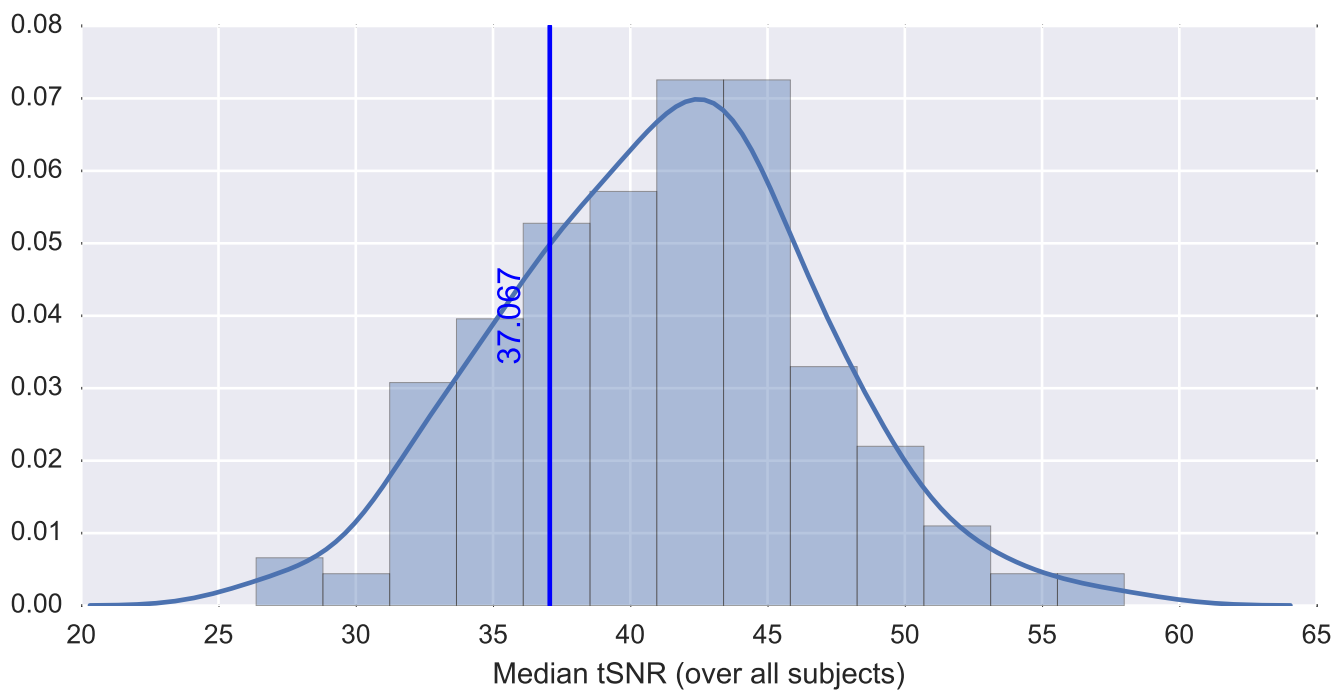

Mean EPI

Brain mask

tSNR

motion

fieldmap correction

coregistration