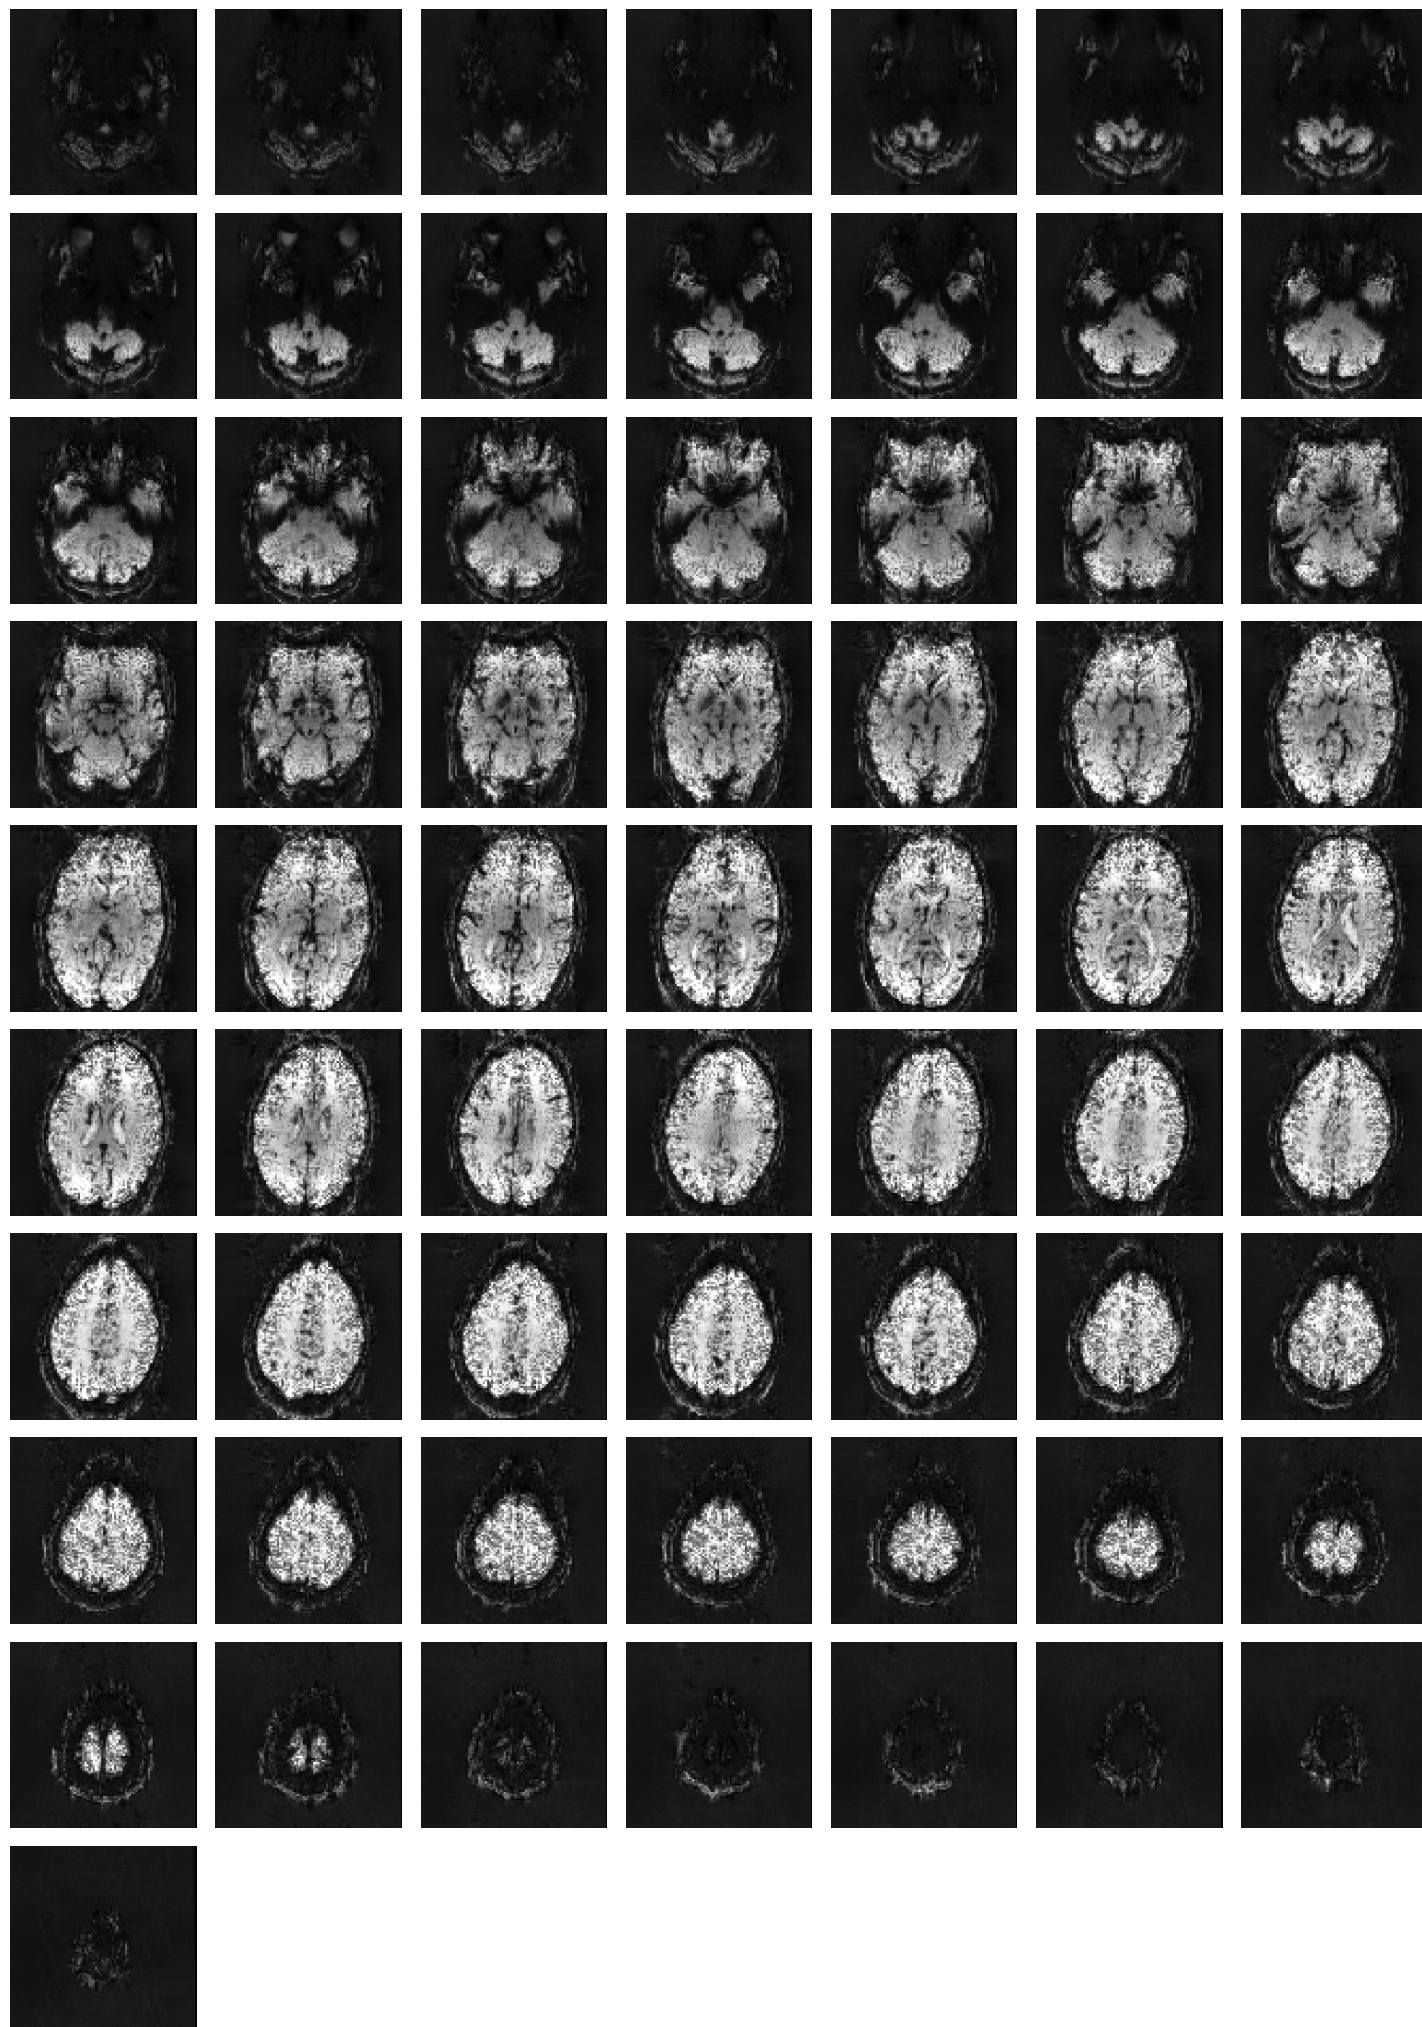

Mean EPI

Brain mask

tSNR

motion

fieldmap correction

coregistration