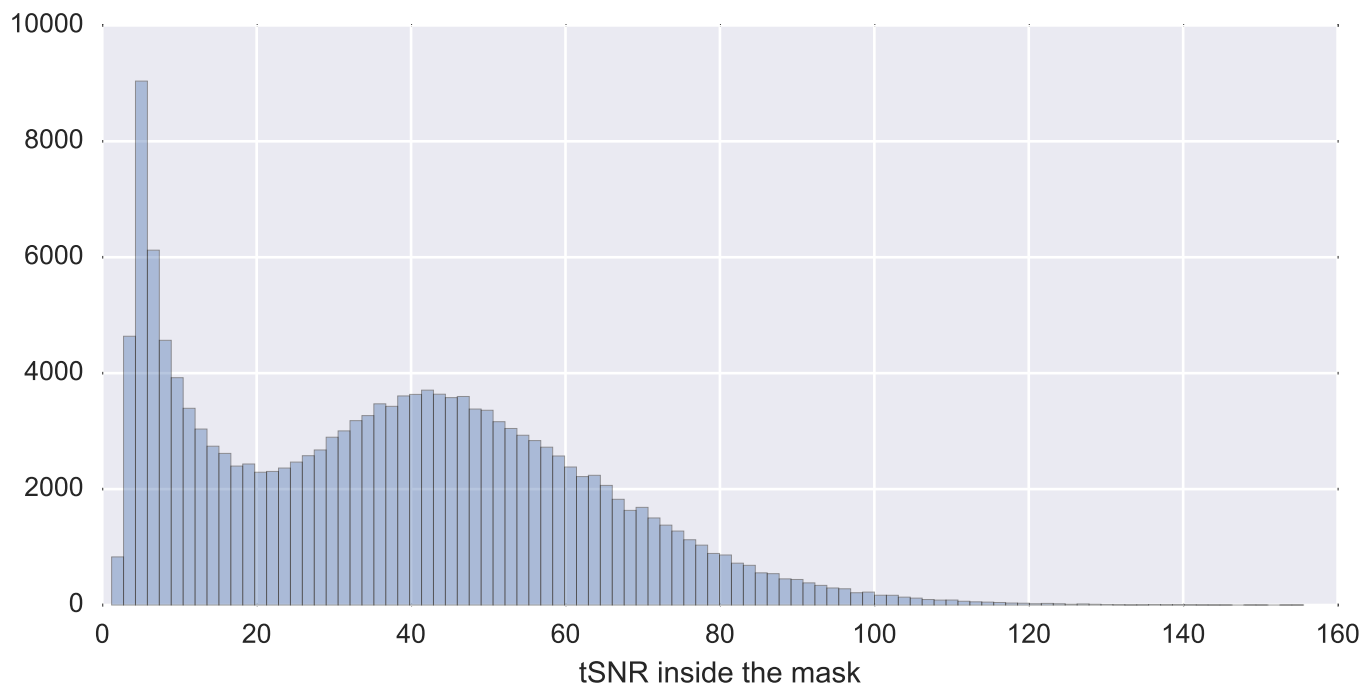

Mean EPI

Brain mask

tSNR

motion

fieldmap correction

coregistration