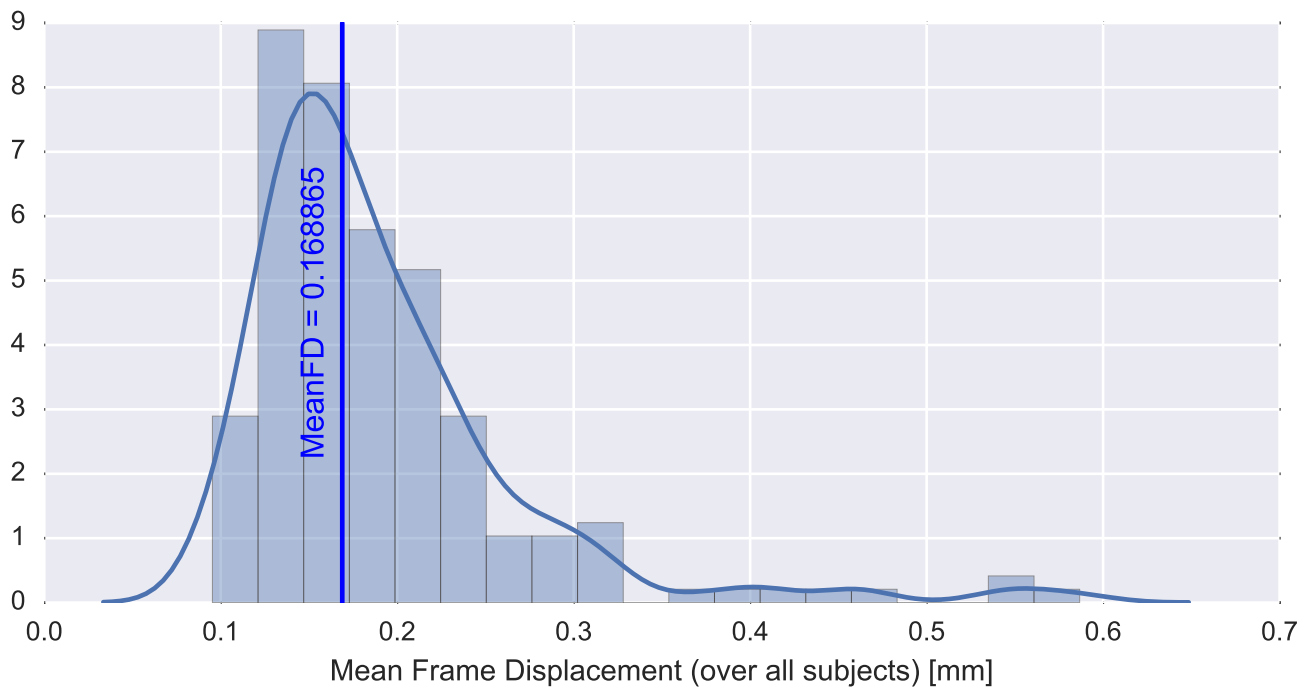

Mean EPI

Brain mask

tSNR

motion

fieldmap correction

coregistration