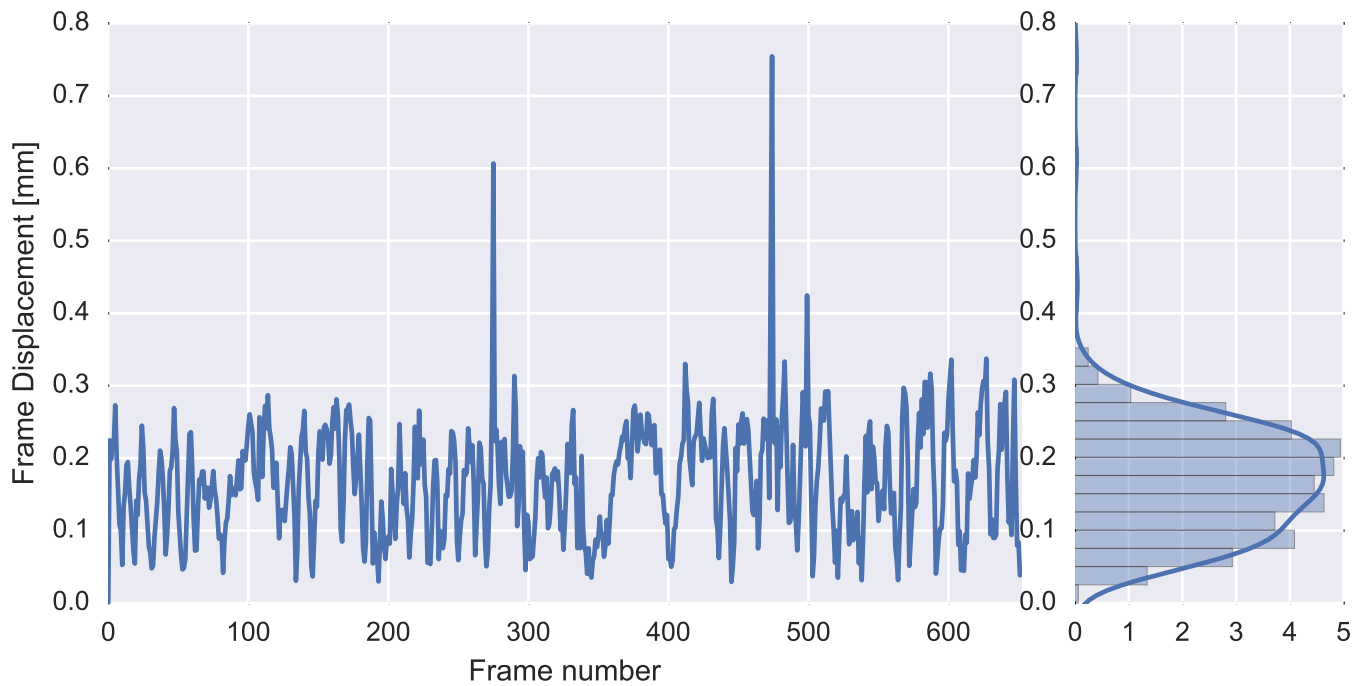

Mean EPI

Brain mask

tSNR

motion

fieldmap correction

coregistration