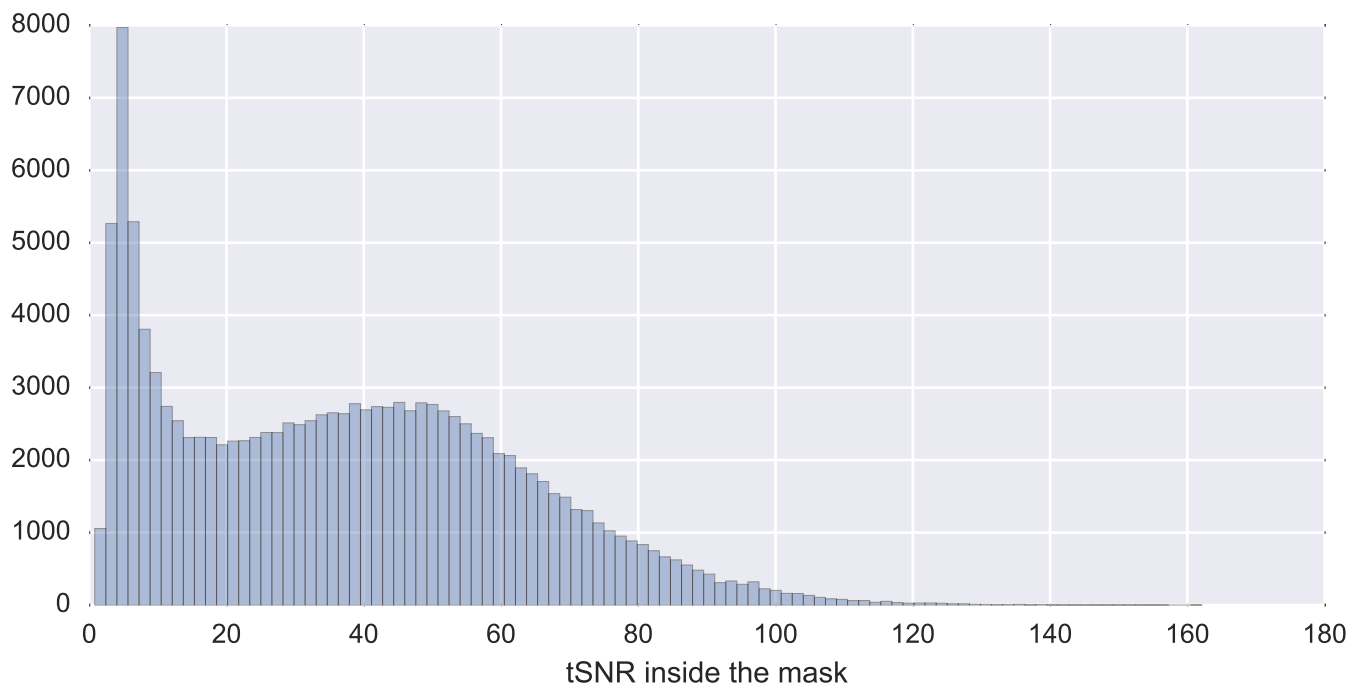

Mean EPI

Brain mask

tSNR

motion

fieldmap correction

coregistration