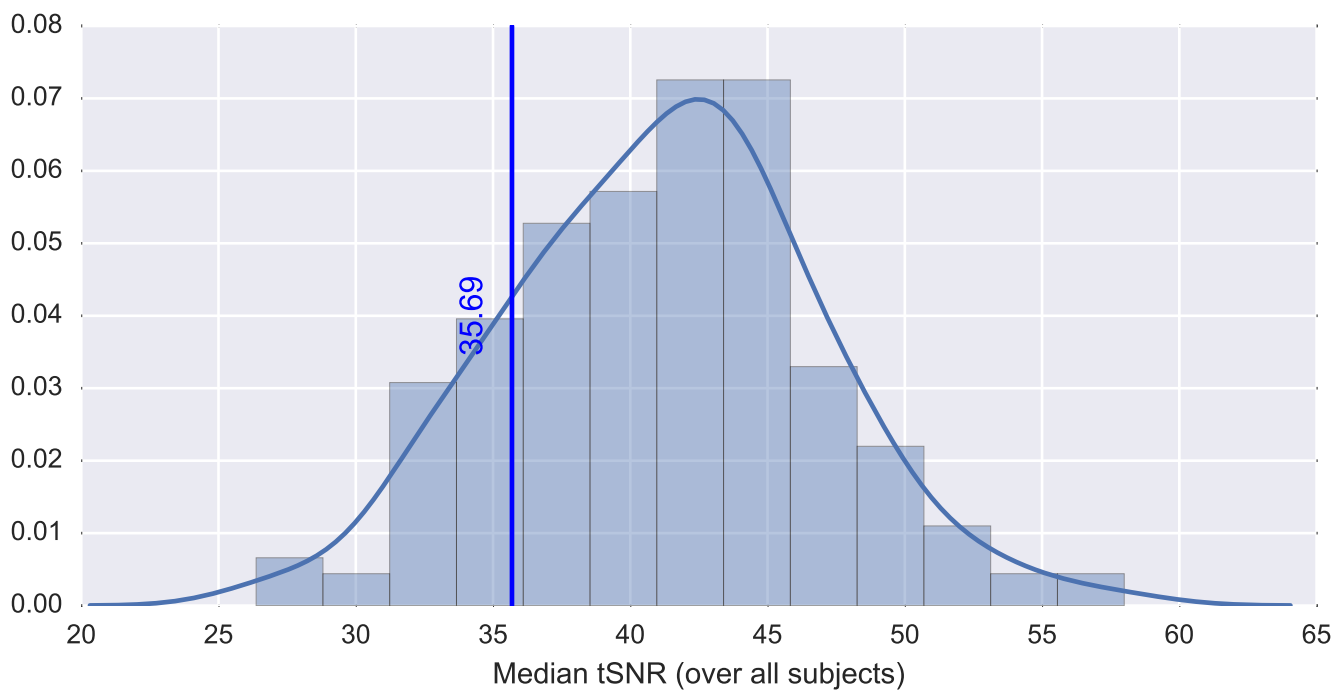

Mean EPI

Brain mask

tSNR

motion

fieldmap correction

coregistration