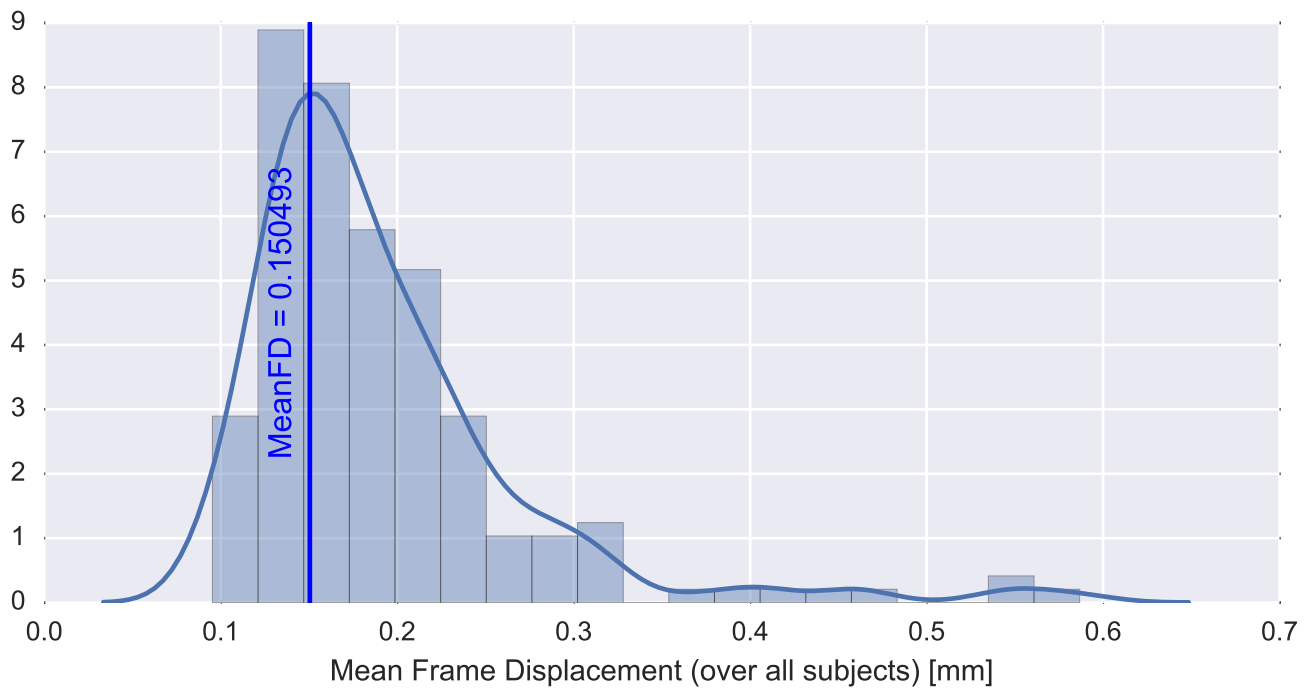

Mean EPI

Brain mask

tSNR

motion

fieldmap correction

coregistration