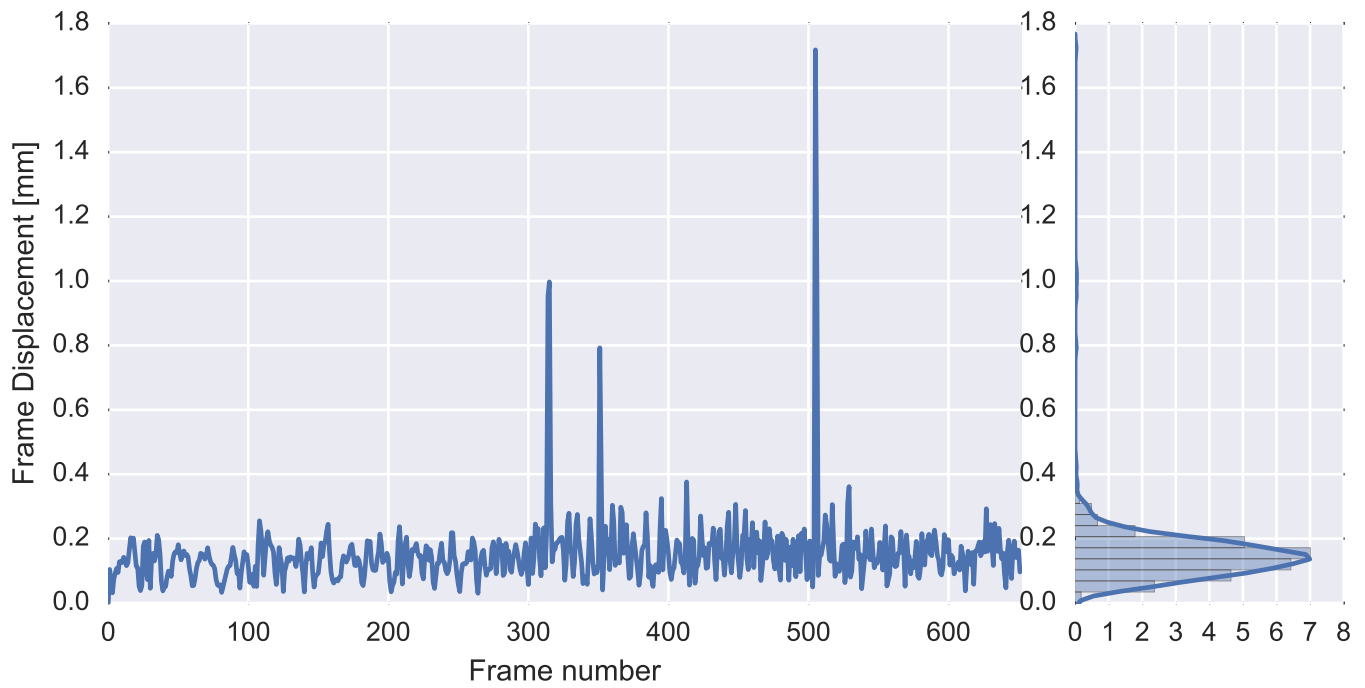

Mean EPI

Brain mask

tSNR

motion

fieldmap correction

coregistration