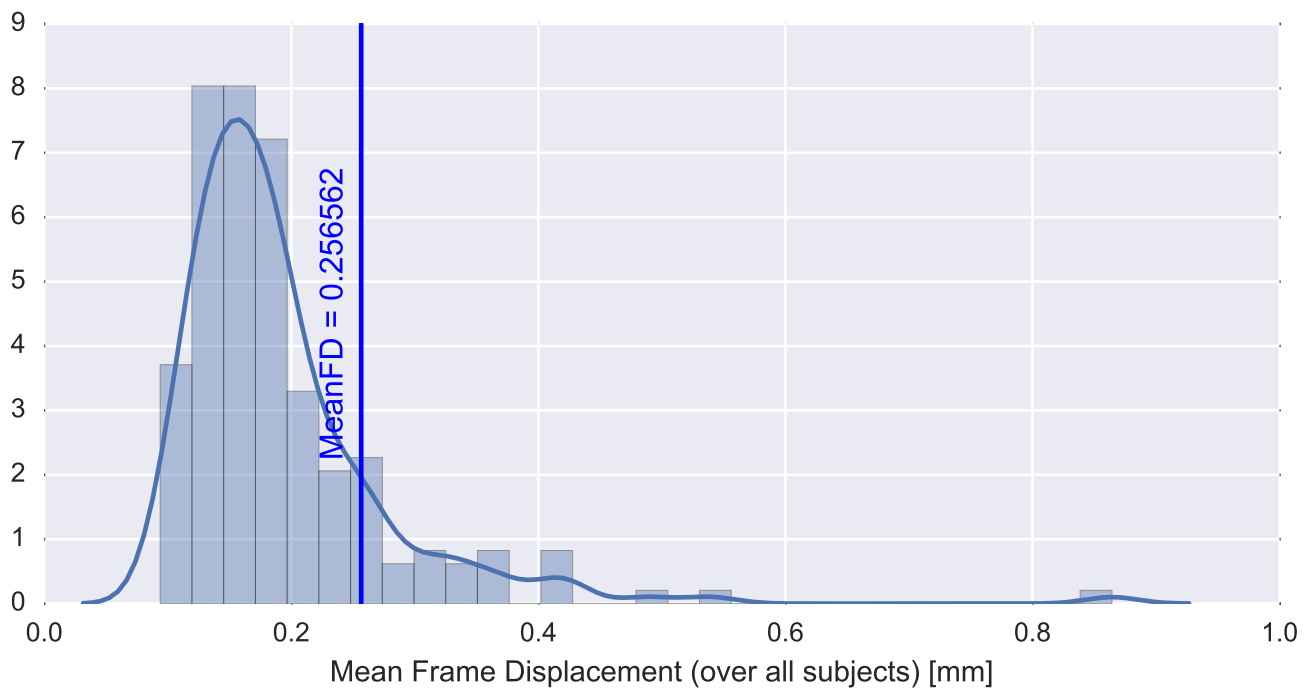

Mean EPI

Brain mask

tSNR

motion

fieldmap correction

coregistration