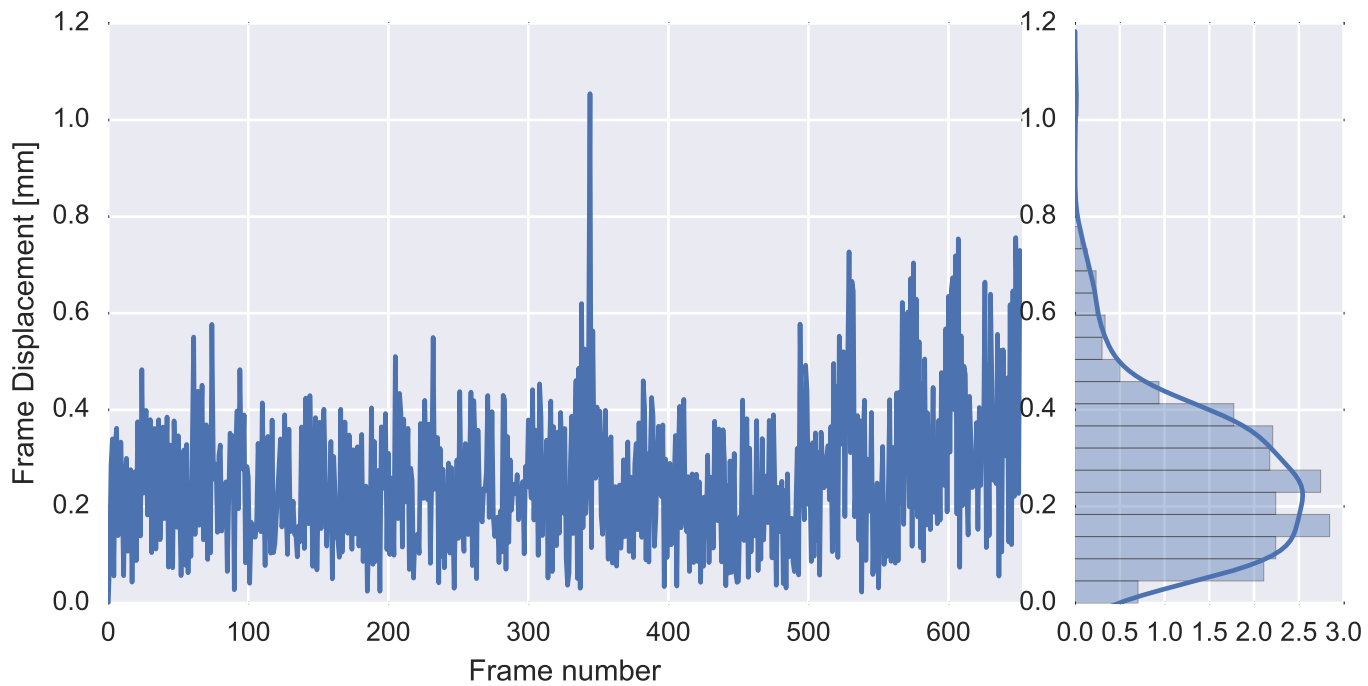

Mean EPI

Brain mask

tSNR

motion

fieldmap correction

coregistration