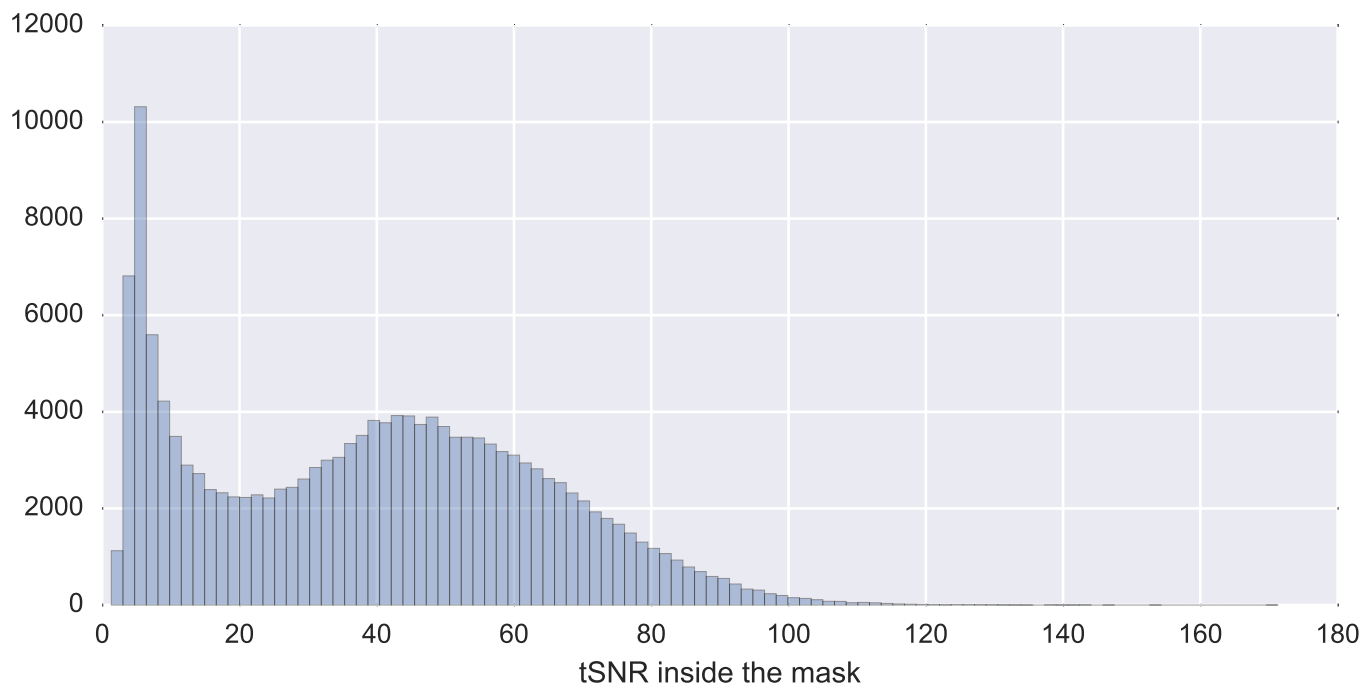

Mean EPI

Brain mask

tSNR

motion

fieldmap correction

coregistration