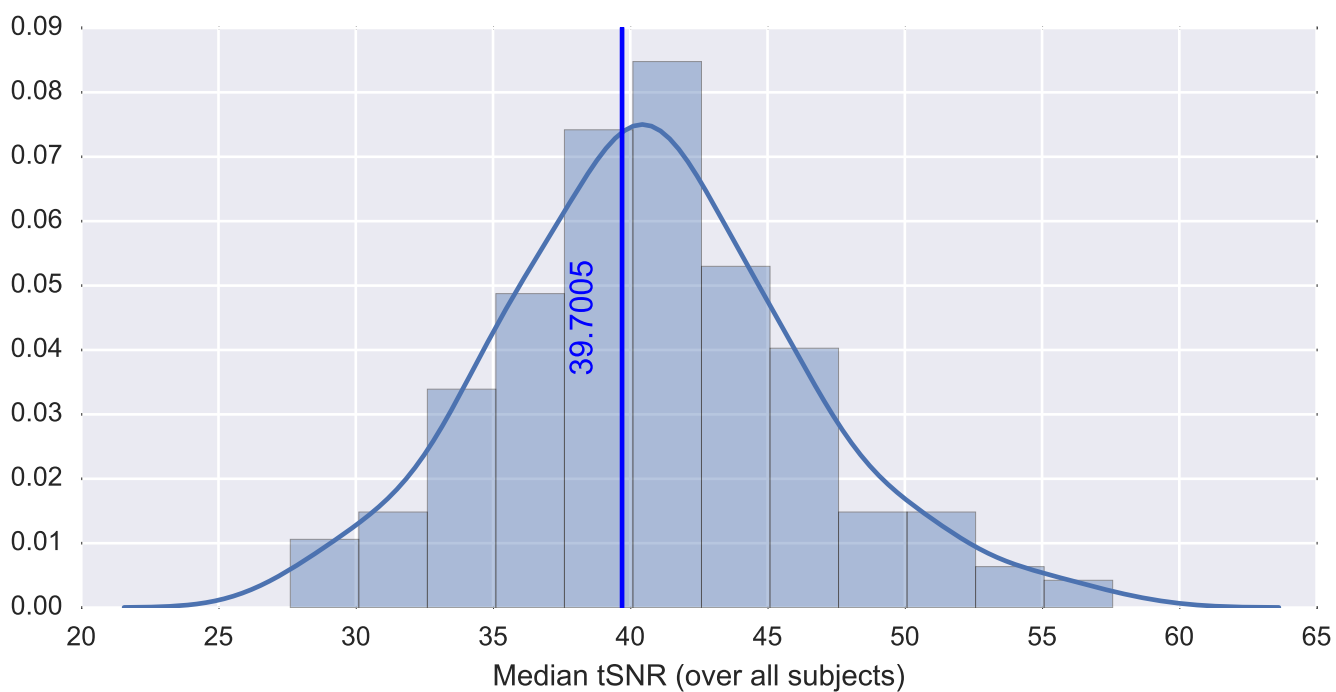

Mean EPI

Brain mask

tSNR

motion

fieldmap correction

coregistration