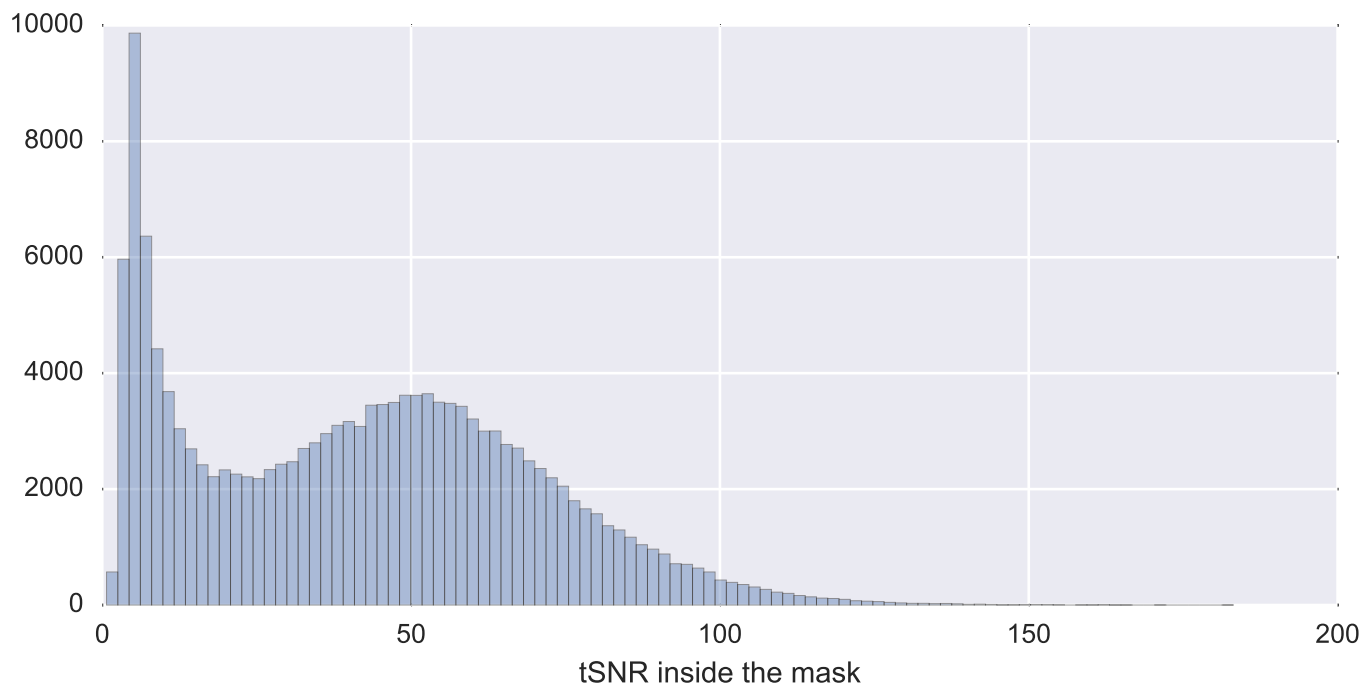

Mean EPI

Brain mask

tSNR

motion

fieldmap correction

coregistration