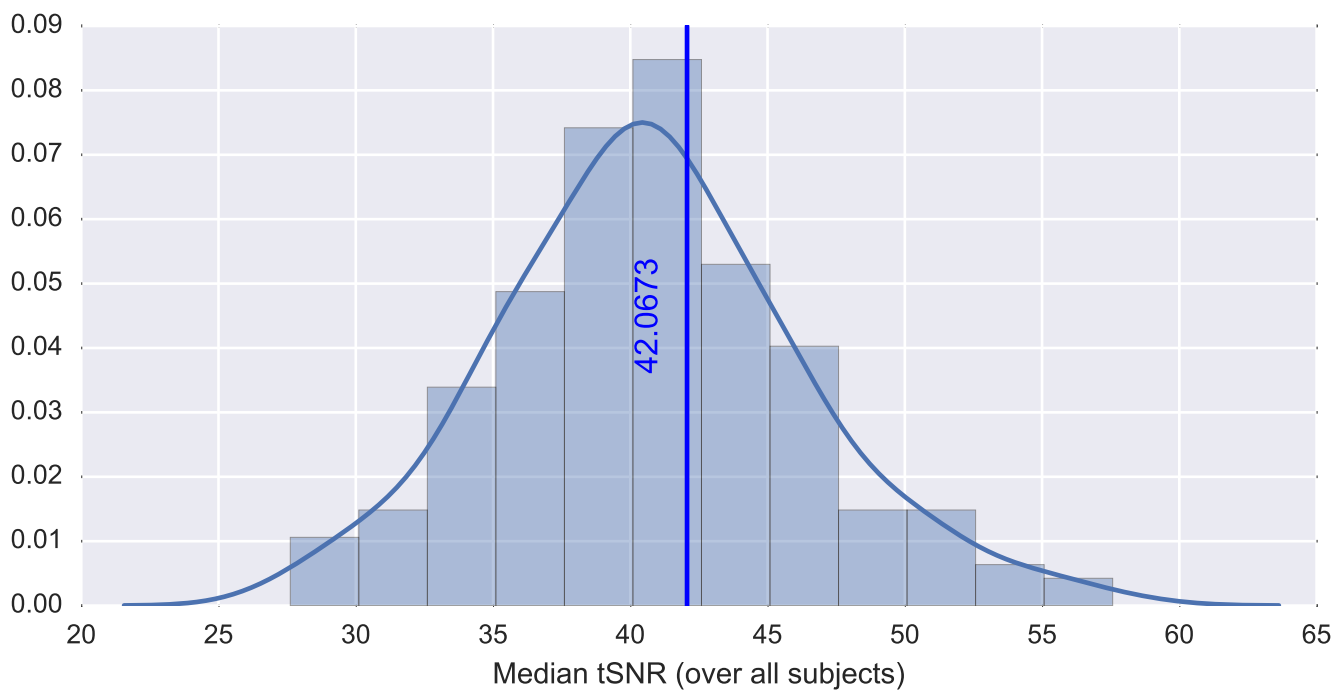

Mean EPI

Brain mask

tSNR

motion

fieldmap correction

coregistration