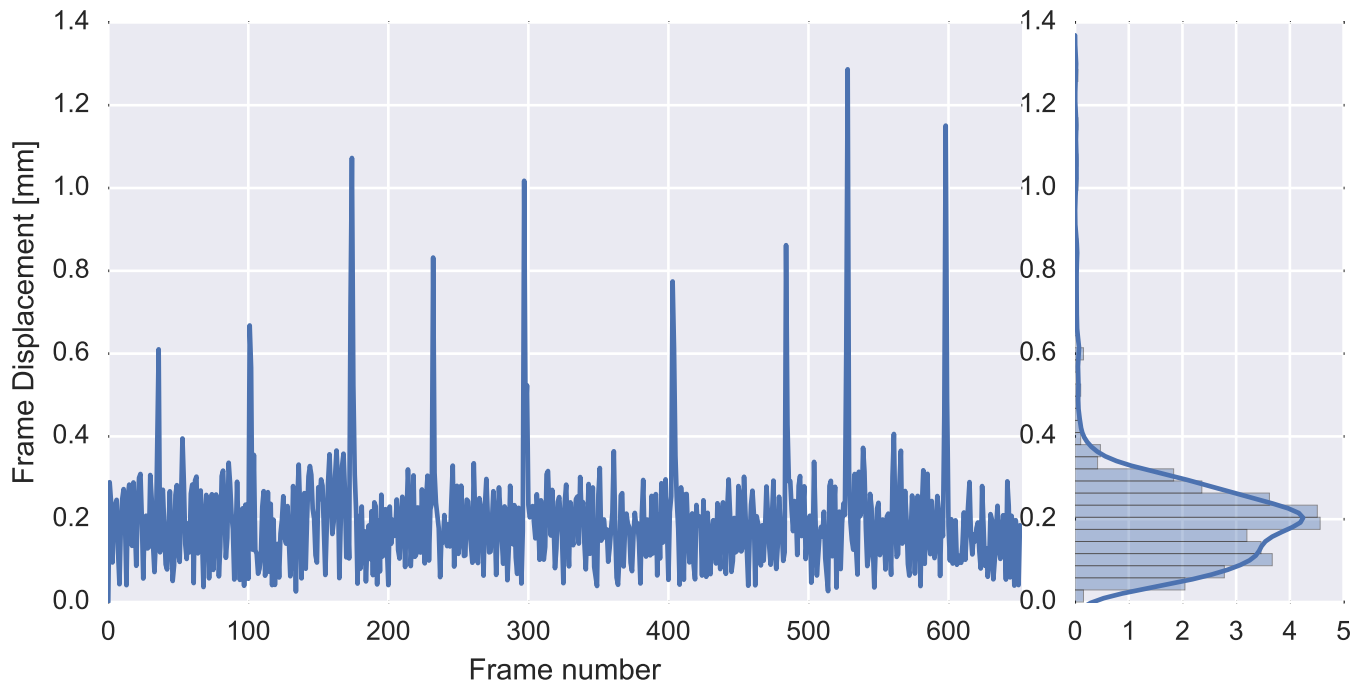

Mean EPI

Brain mask

tSNR

motion

fieldmap correction

coregistration