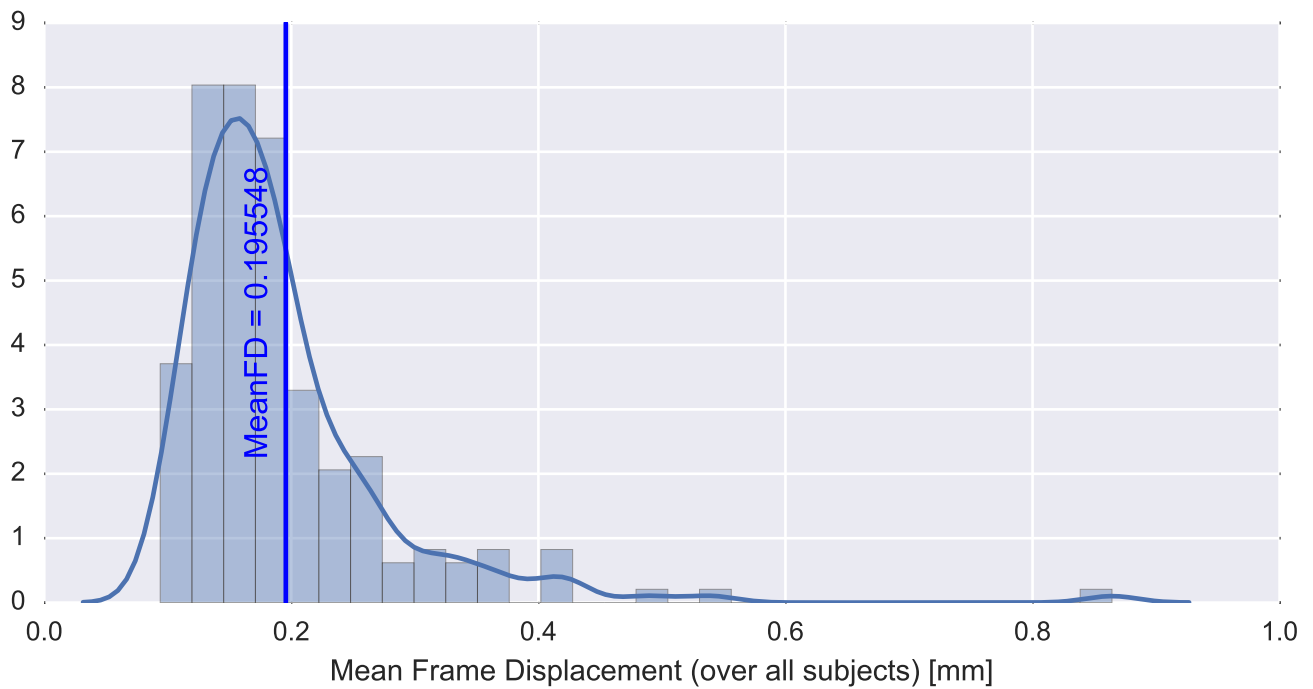

Mean EPI

Brain mask

tSNR

motion

fieldmap correction

coregistration