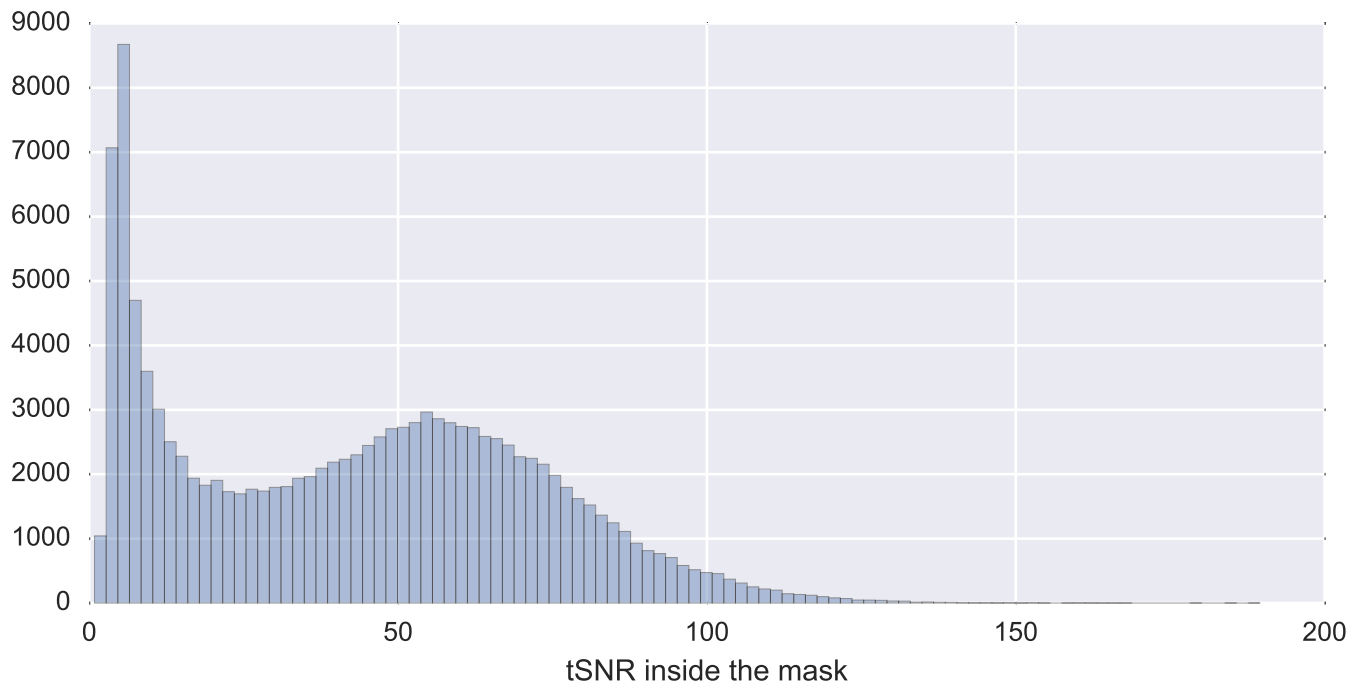

Mean EPI

Brain mask

tSNR

motion

fieldmap correction

coregistration