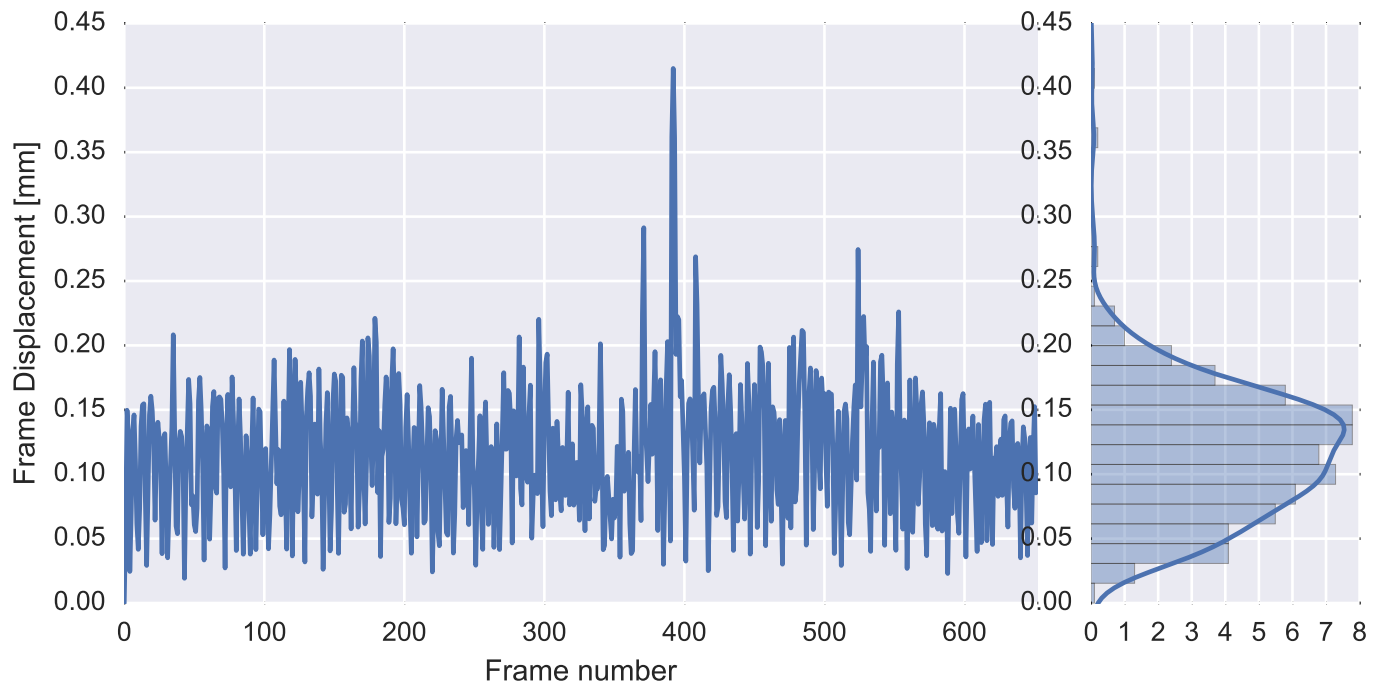

Mean EPI

Brain mask

tSNR

motion

fieldmap correction

coregistration