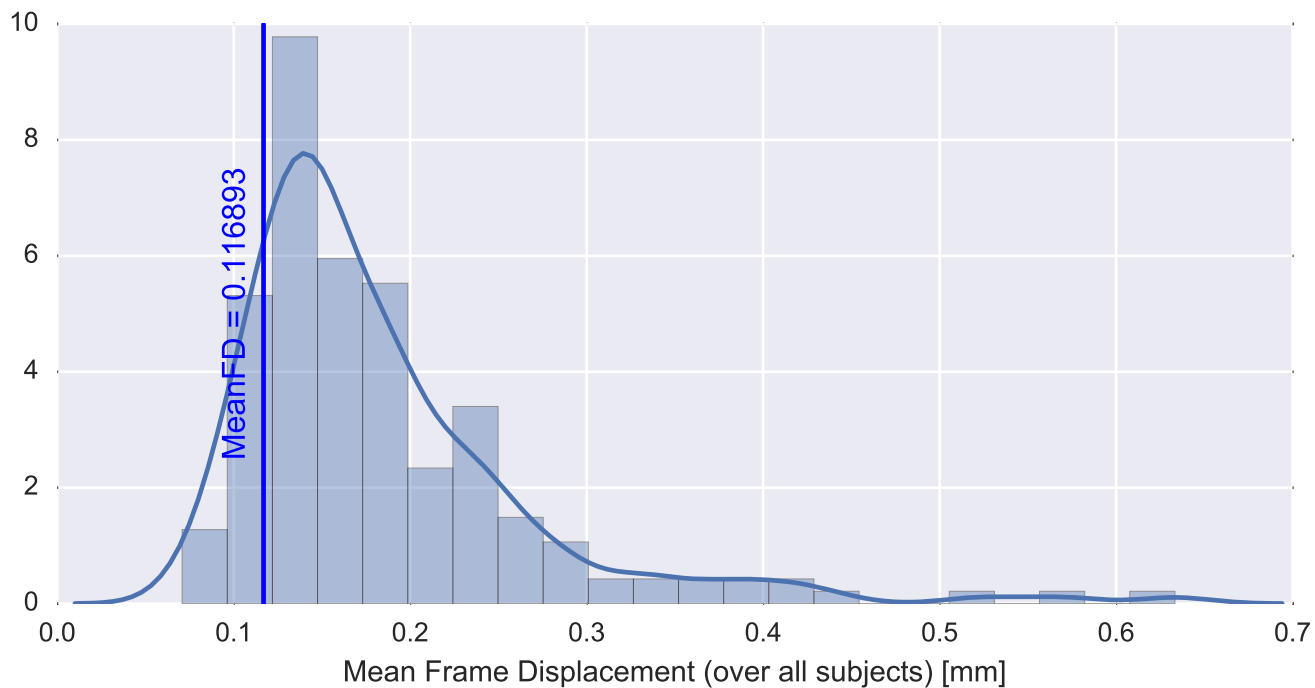

Mean EPI

Brain mask

tSNR

motion

fieldmap correction

coregistration