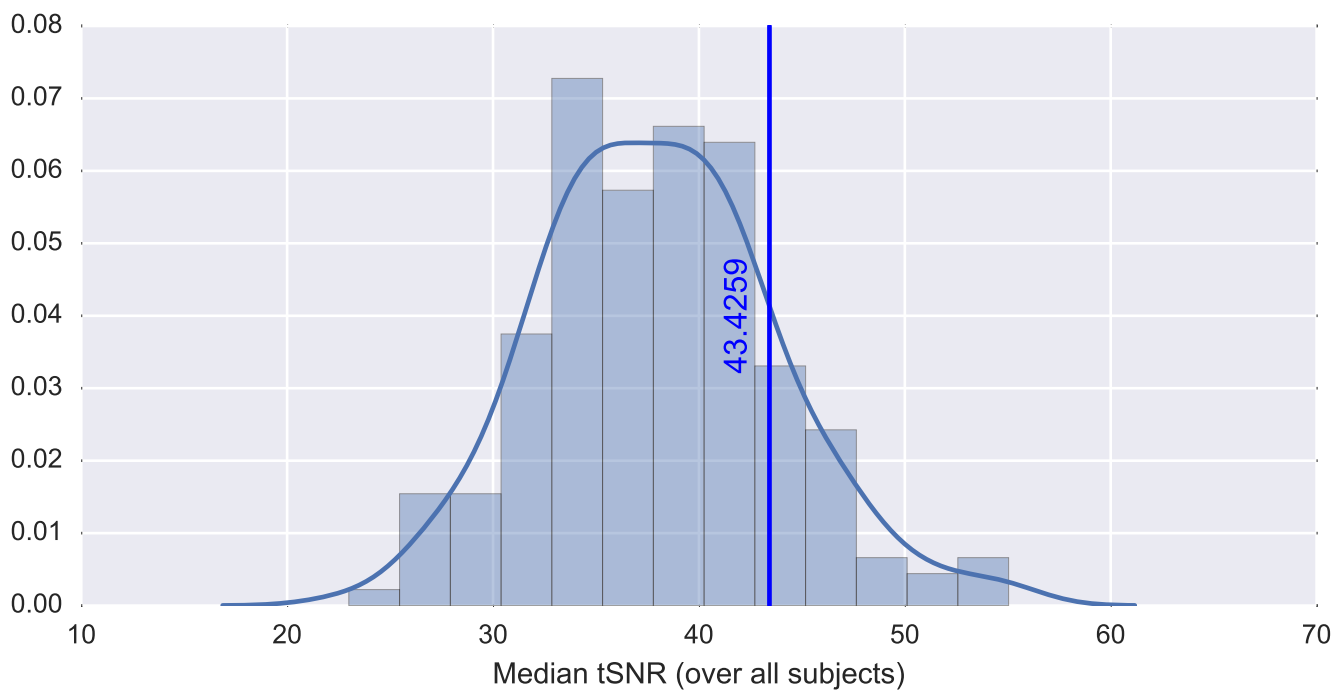

Mean EPI

Brain mask

tSNR

motion

fieldmap correction

coregistration