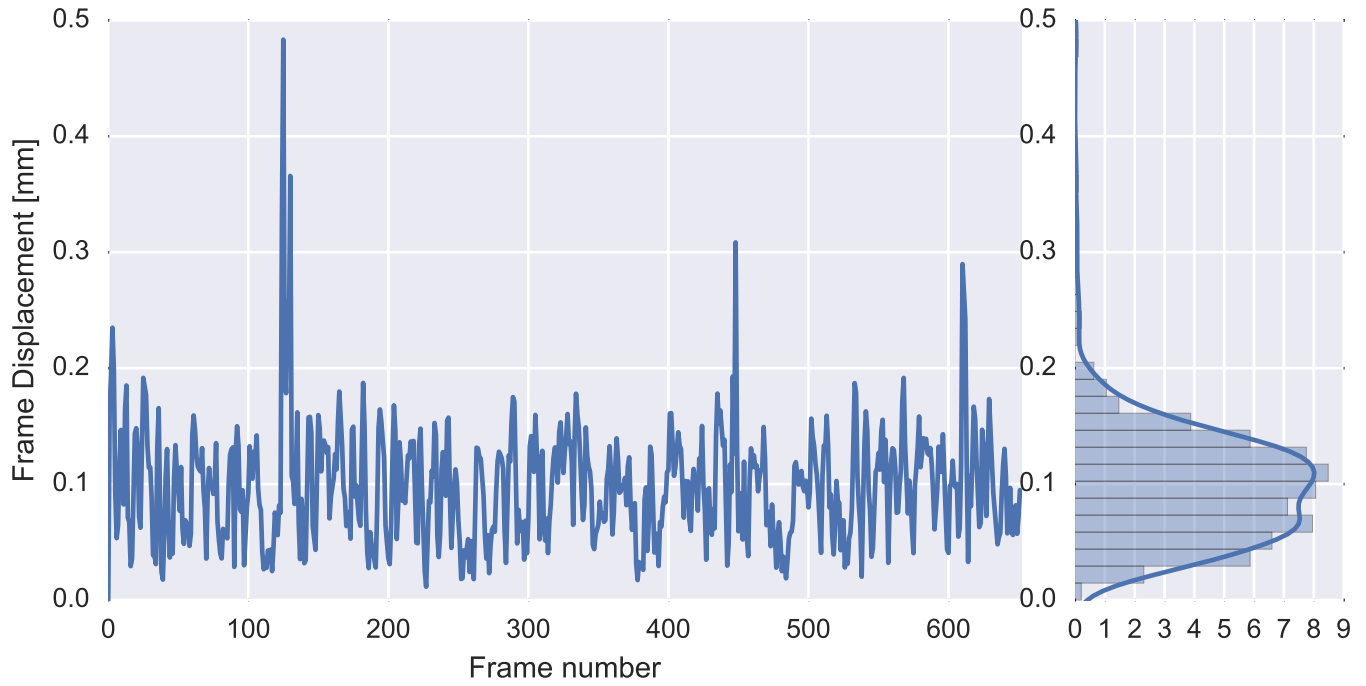

Brain mask

tSNR

motion

fieldmap correction

coregistration