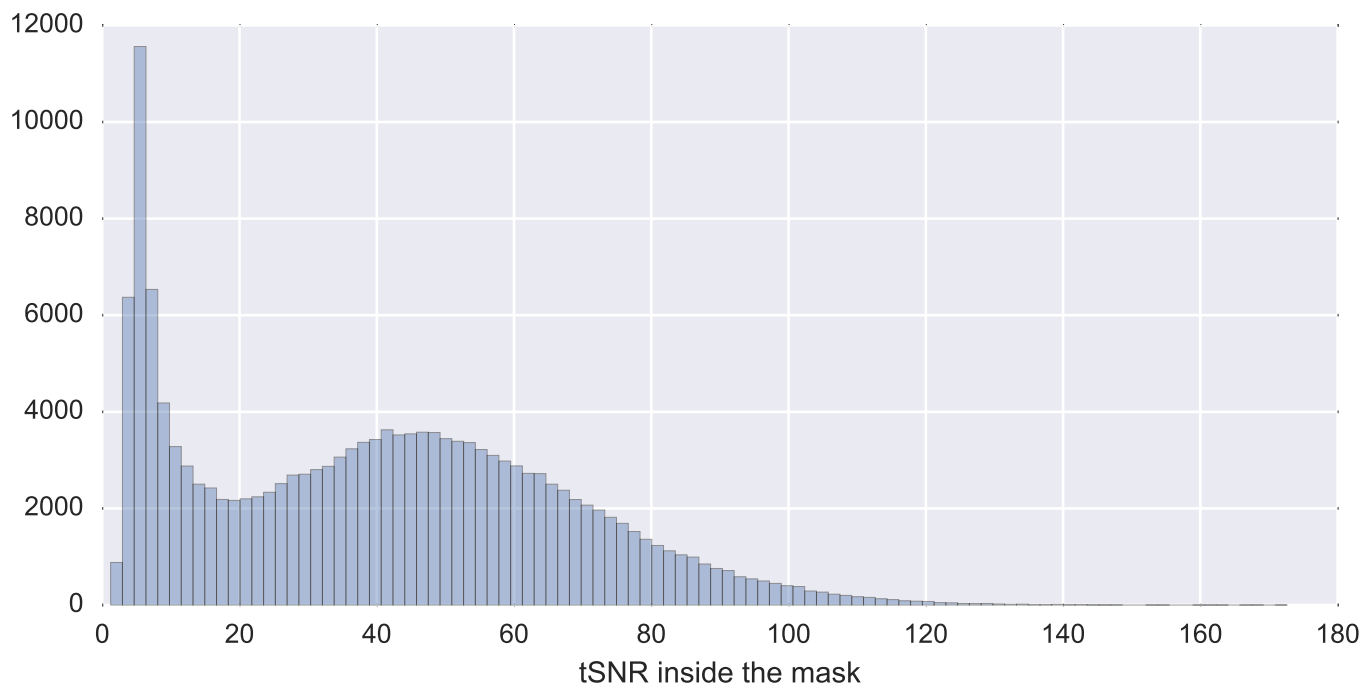

Brain mask

tSNR

motion

fieldmap correction

coregistration