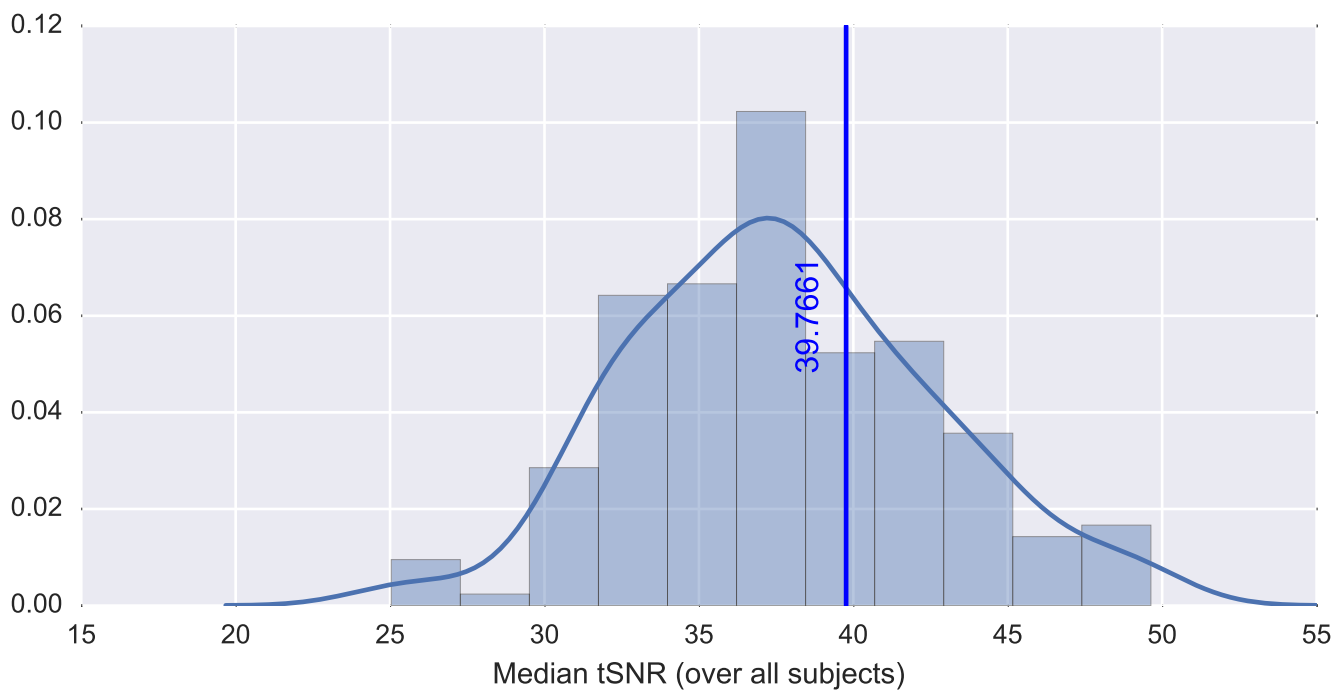

Brain mask

tSNR

motion

fieldmap correction

coregistration