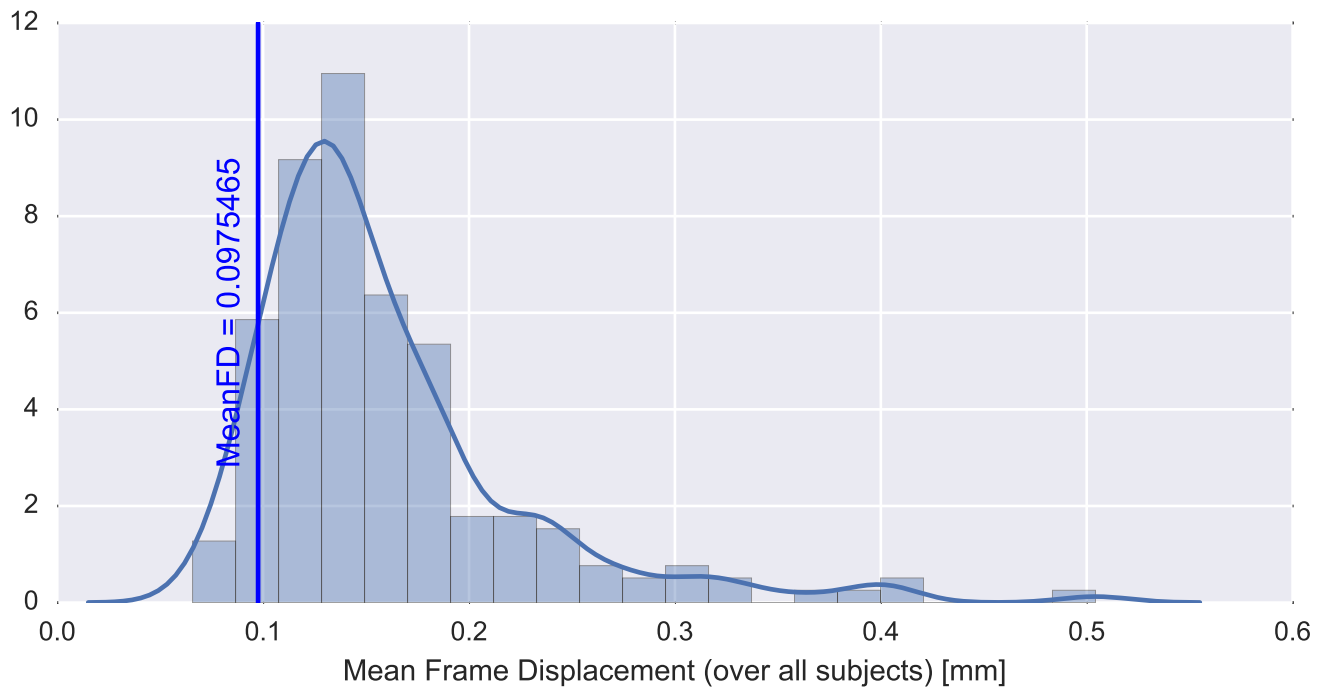

Brain mask

tSNR

motion

fieldmap correction

coregistration