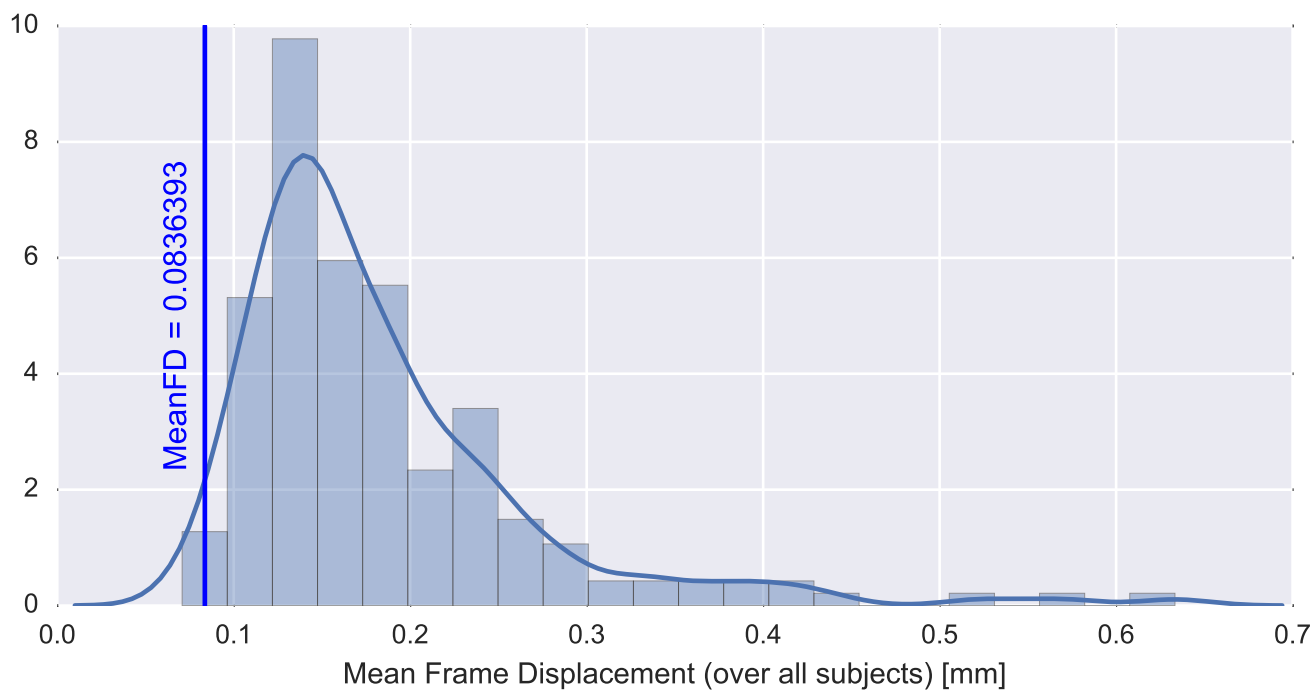

Brain mask

tSNR

motion

fieldmap correction

coregistration