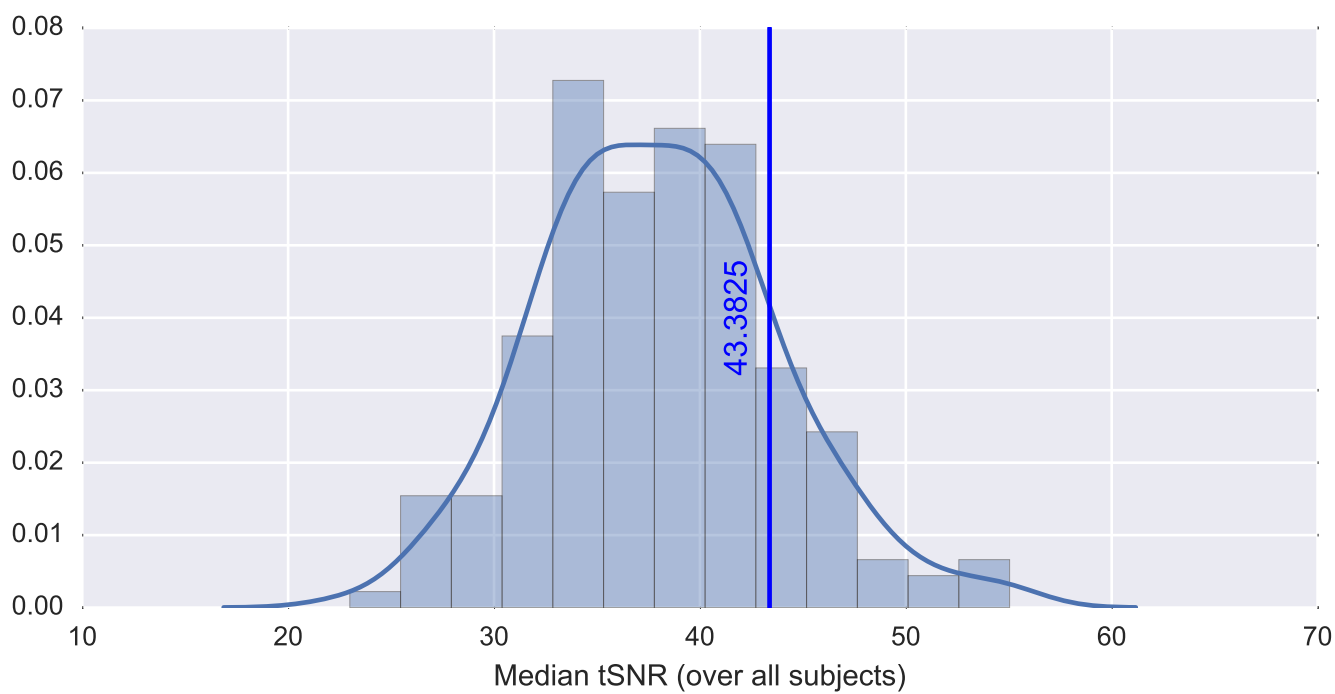

Brain mask

tSNR

motion

fieldmap correction

coregistration