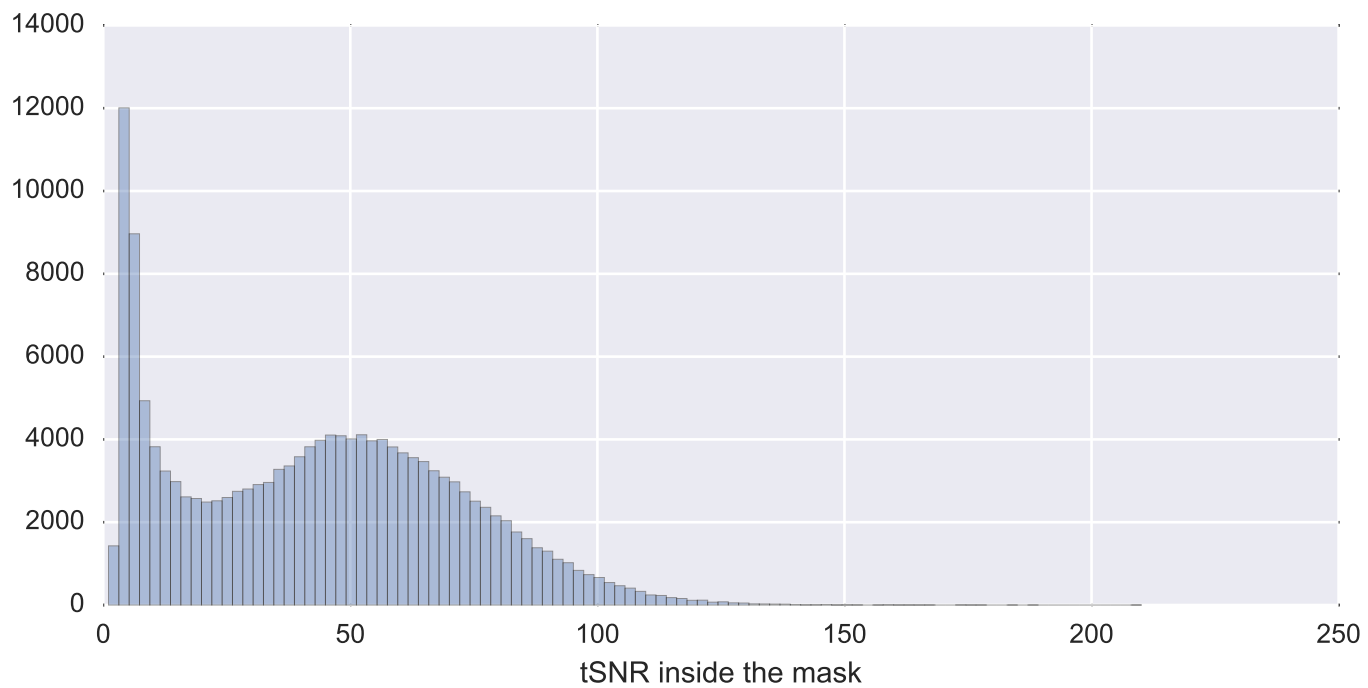

Brain mask

tSNR

motion

fieldmap correction

coregistration