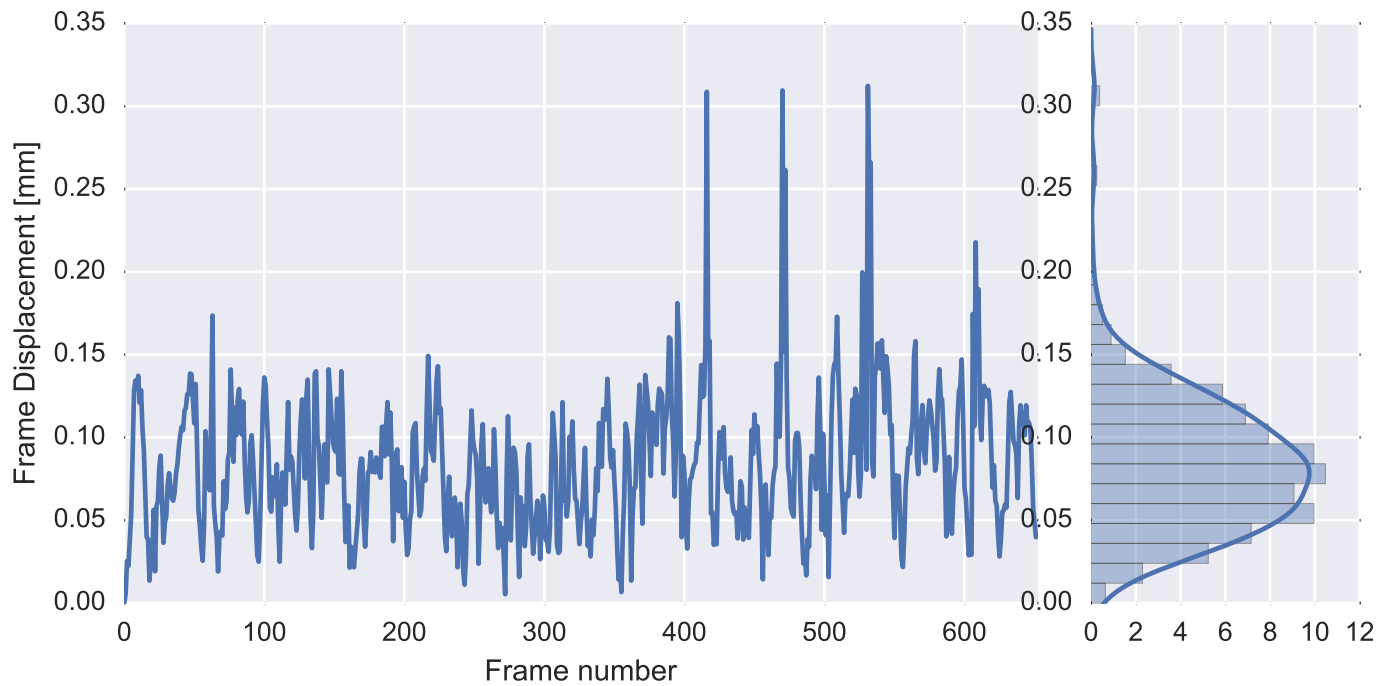

Brain mask

tSNR

motion

fieldmap correction

coregistration