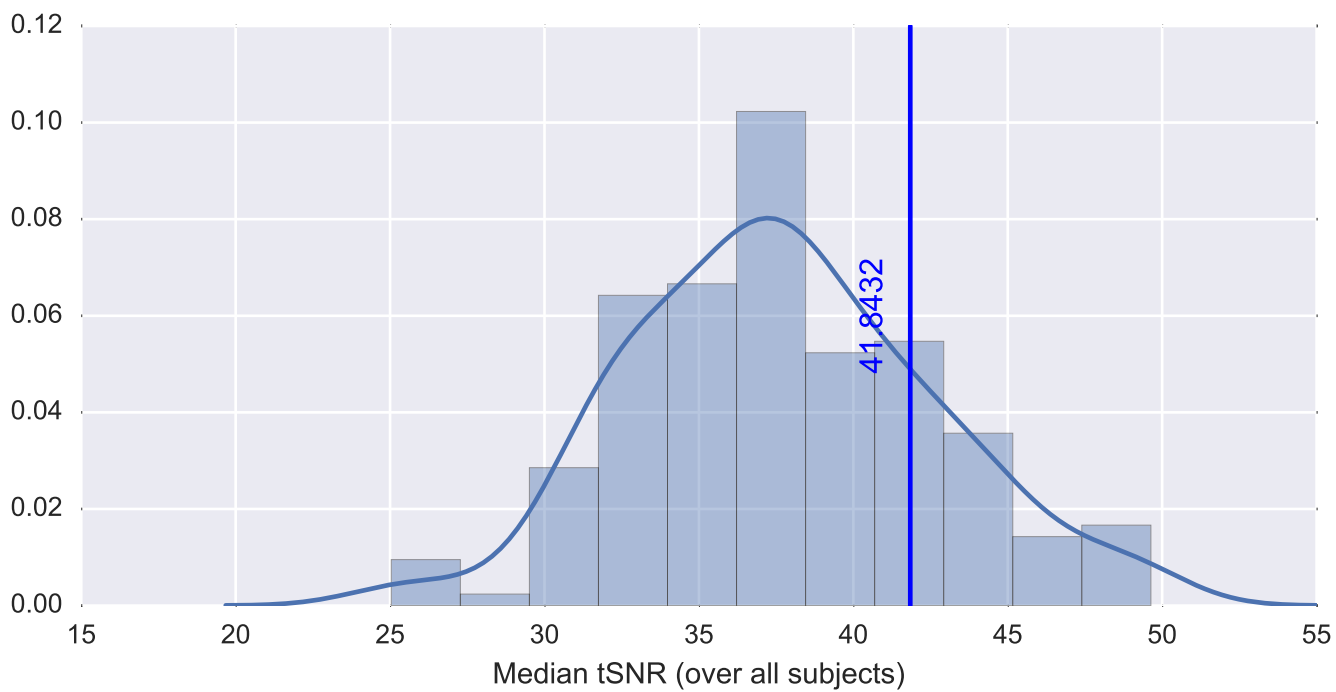

Mean EPI

Brain mask

tSNR

motion

fieldmap correction

coregistration