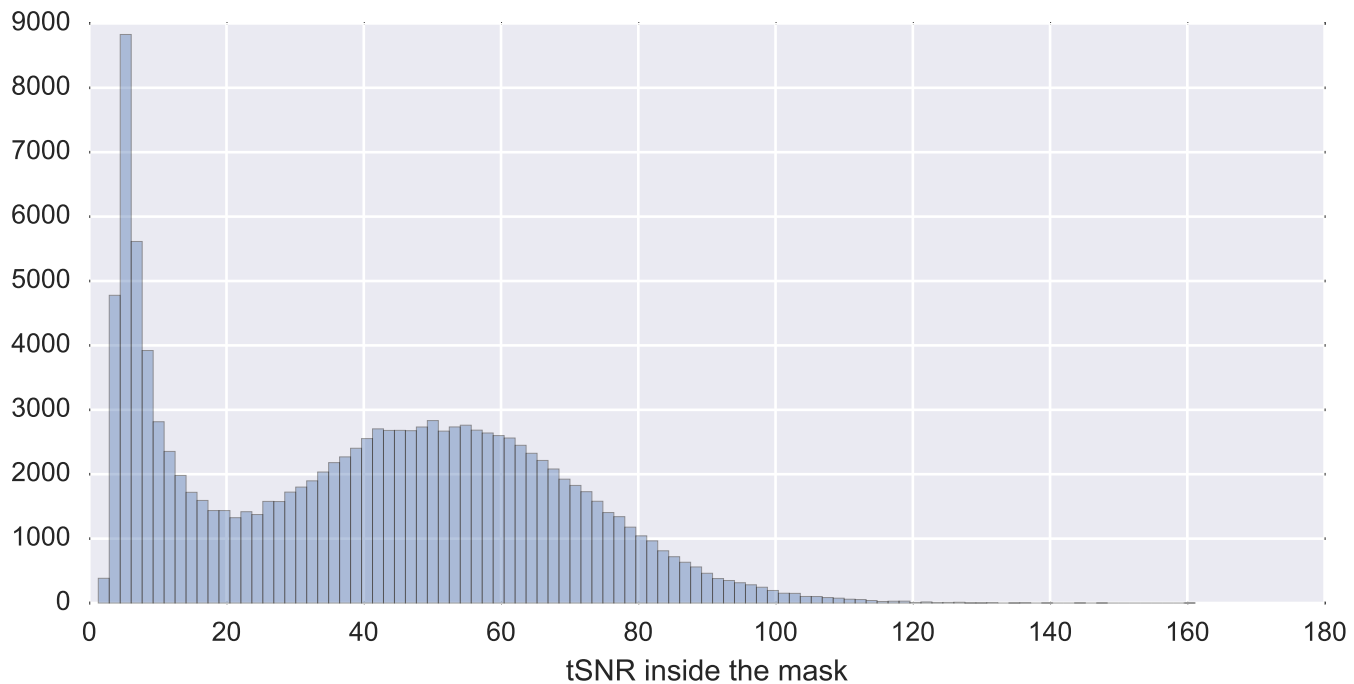

Mean EPI

Brain mask

tSNR

motion

fieldmap correction

coregistration