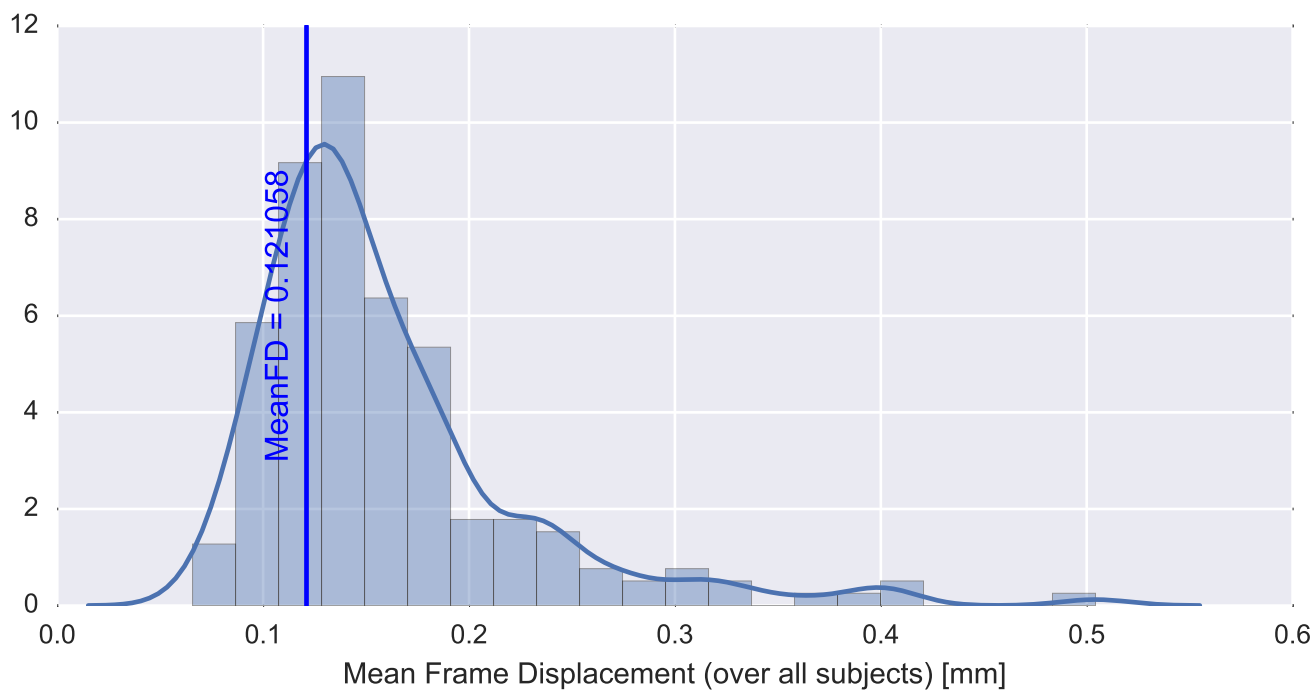

Mean EPI

Brain mask

tSNR

motion

fieldmap correction

coregistration