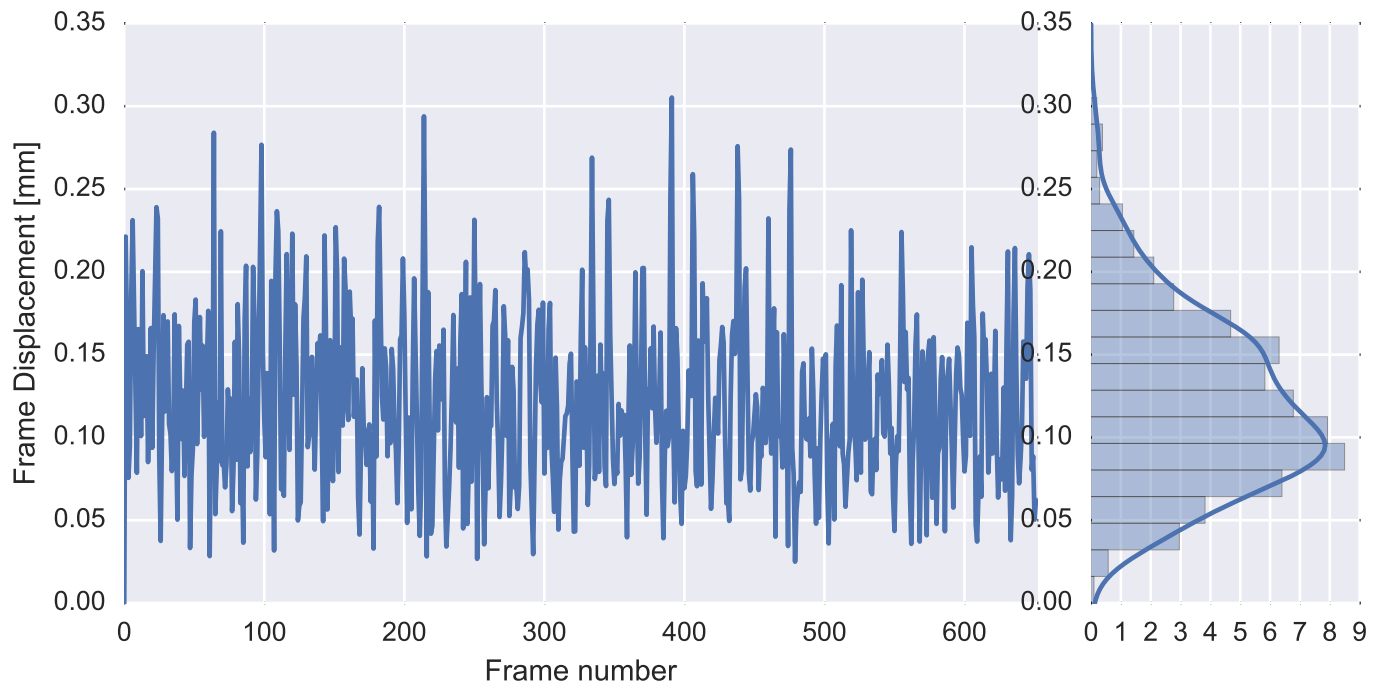

Mean EPI

Brain mask

tSNR

motion

fieldmap correction

coregistration