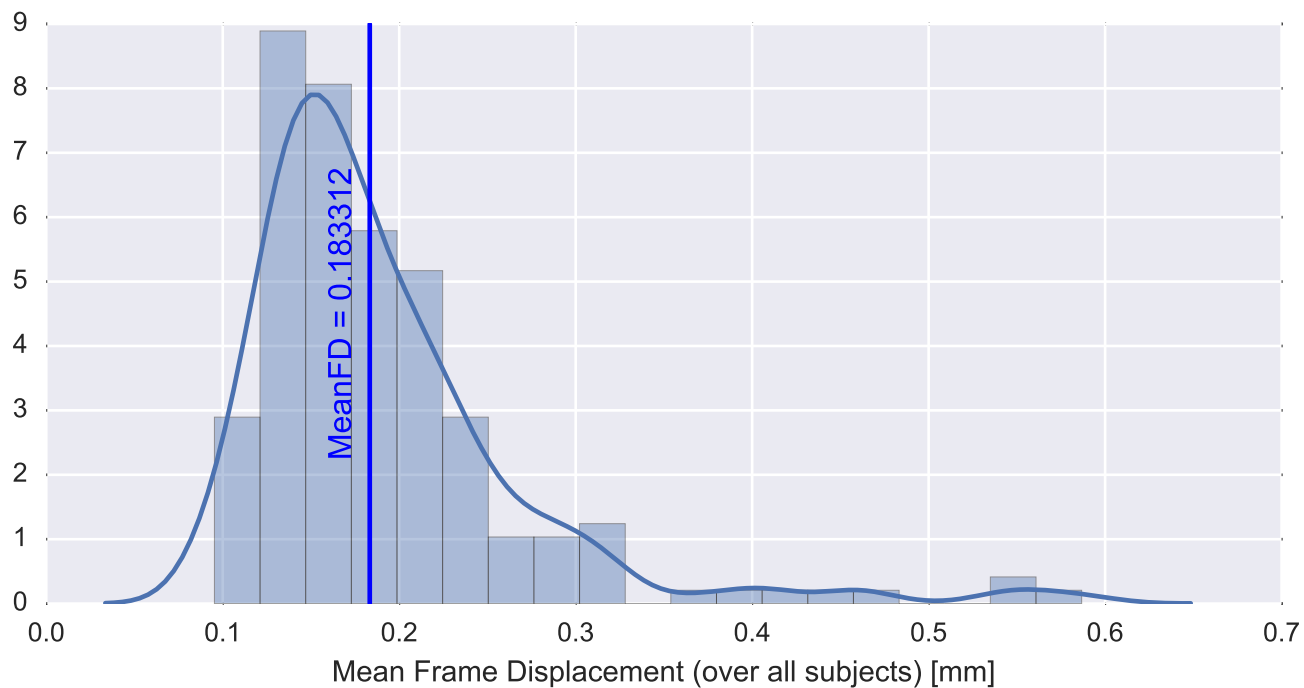

Brain mask

tSNR

motion

fieldmap correction

coregistration