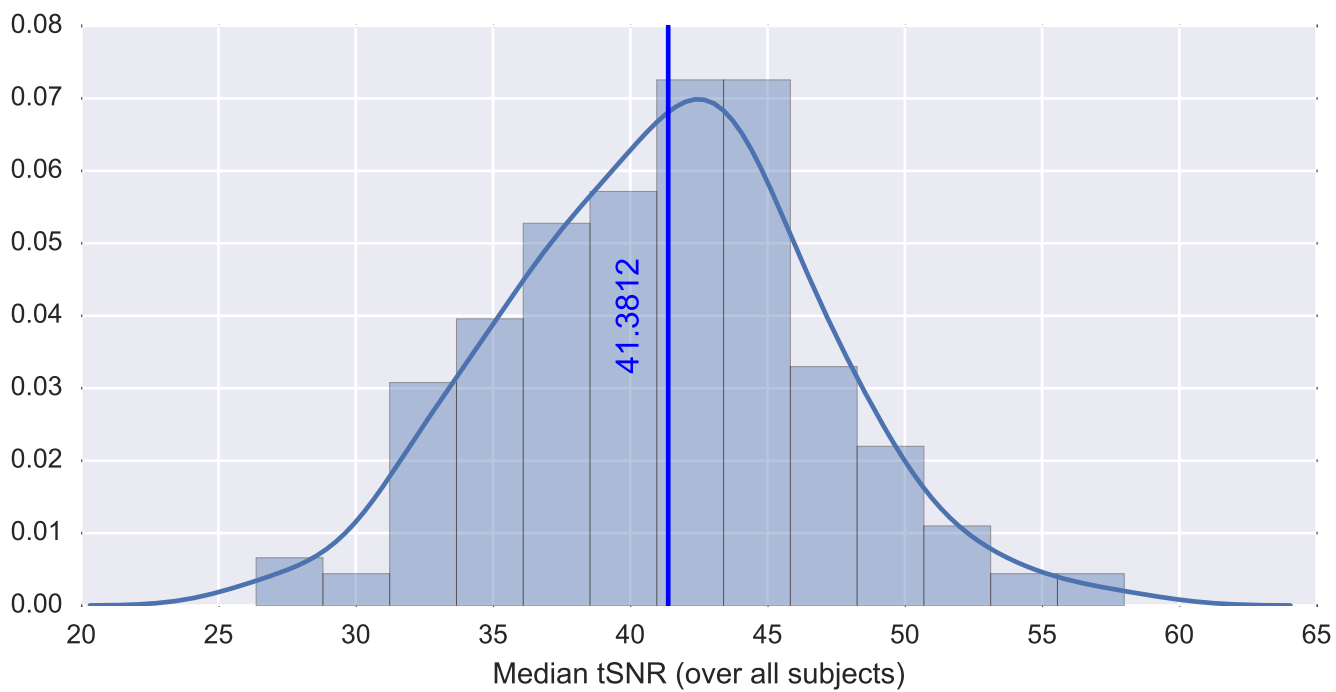

Brain mask

tSNR

motion

fieldmap correction

coregistration