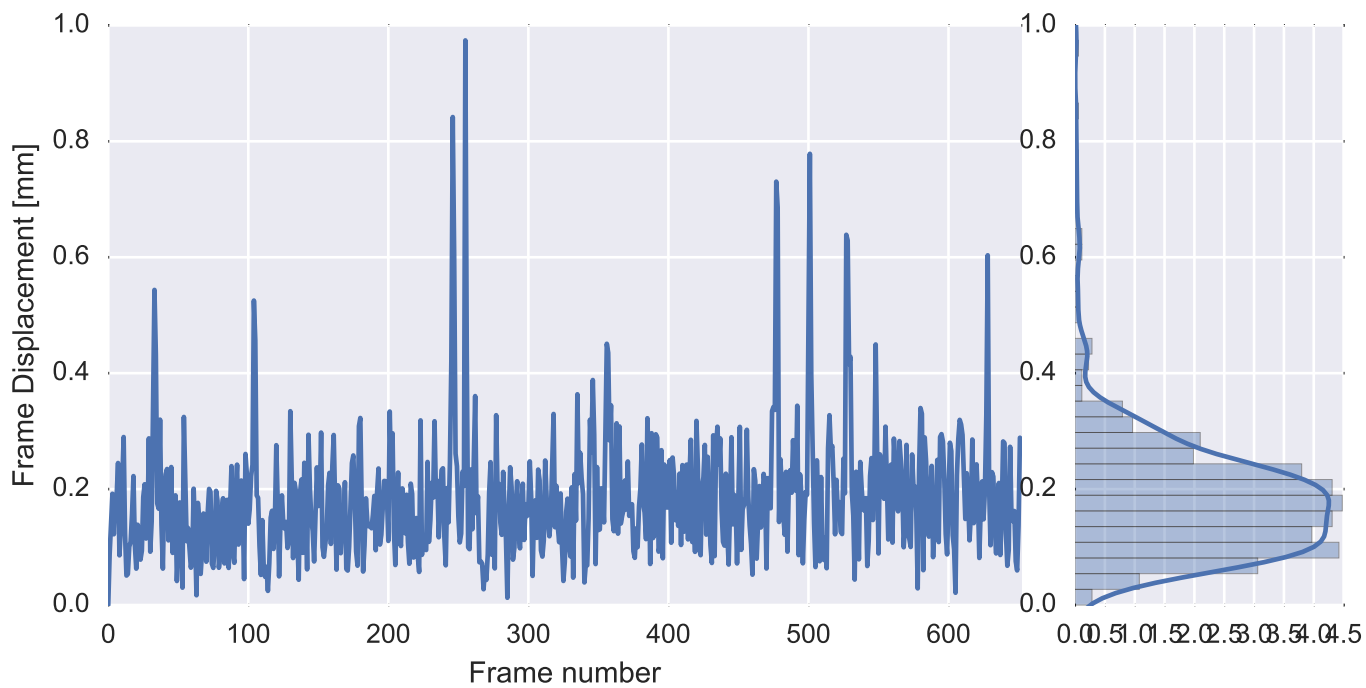

Brain mask

tSNR

motion

fieldmap correction

coregistration