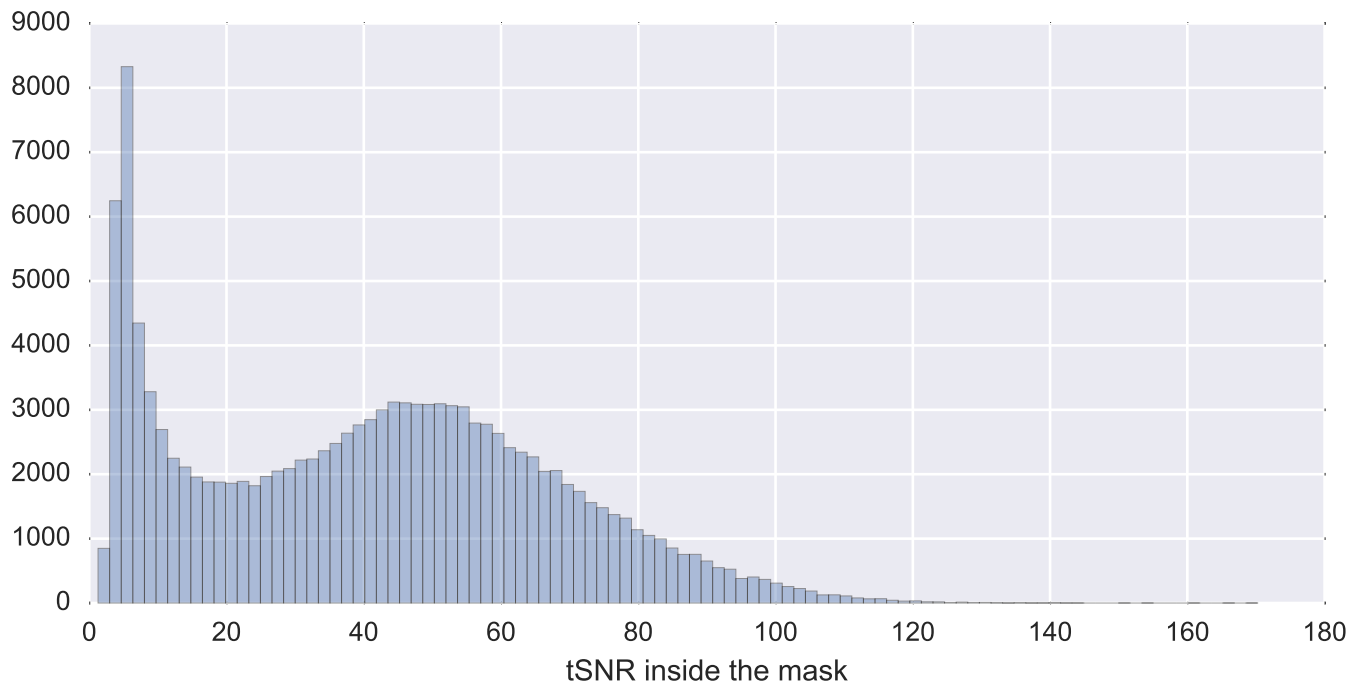

Brain mask

tSNR

motion

fieldmap correction

coregistration