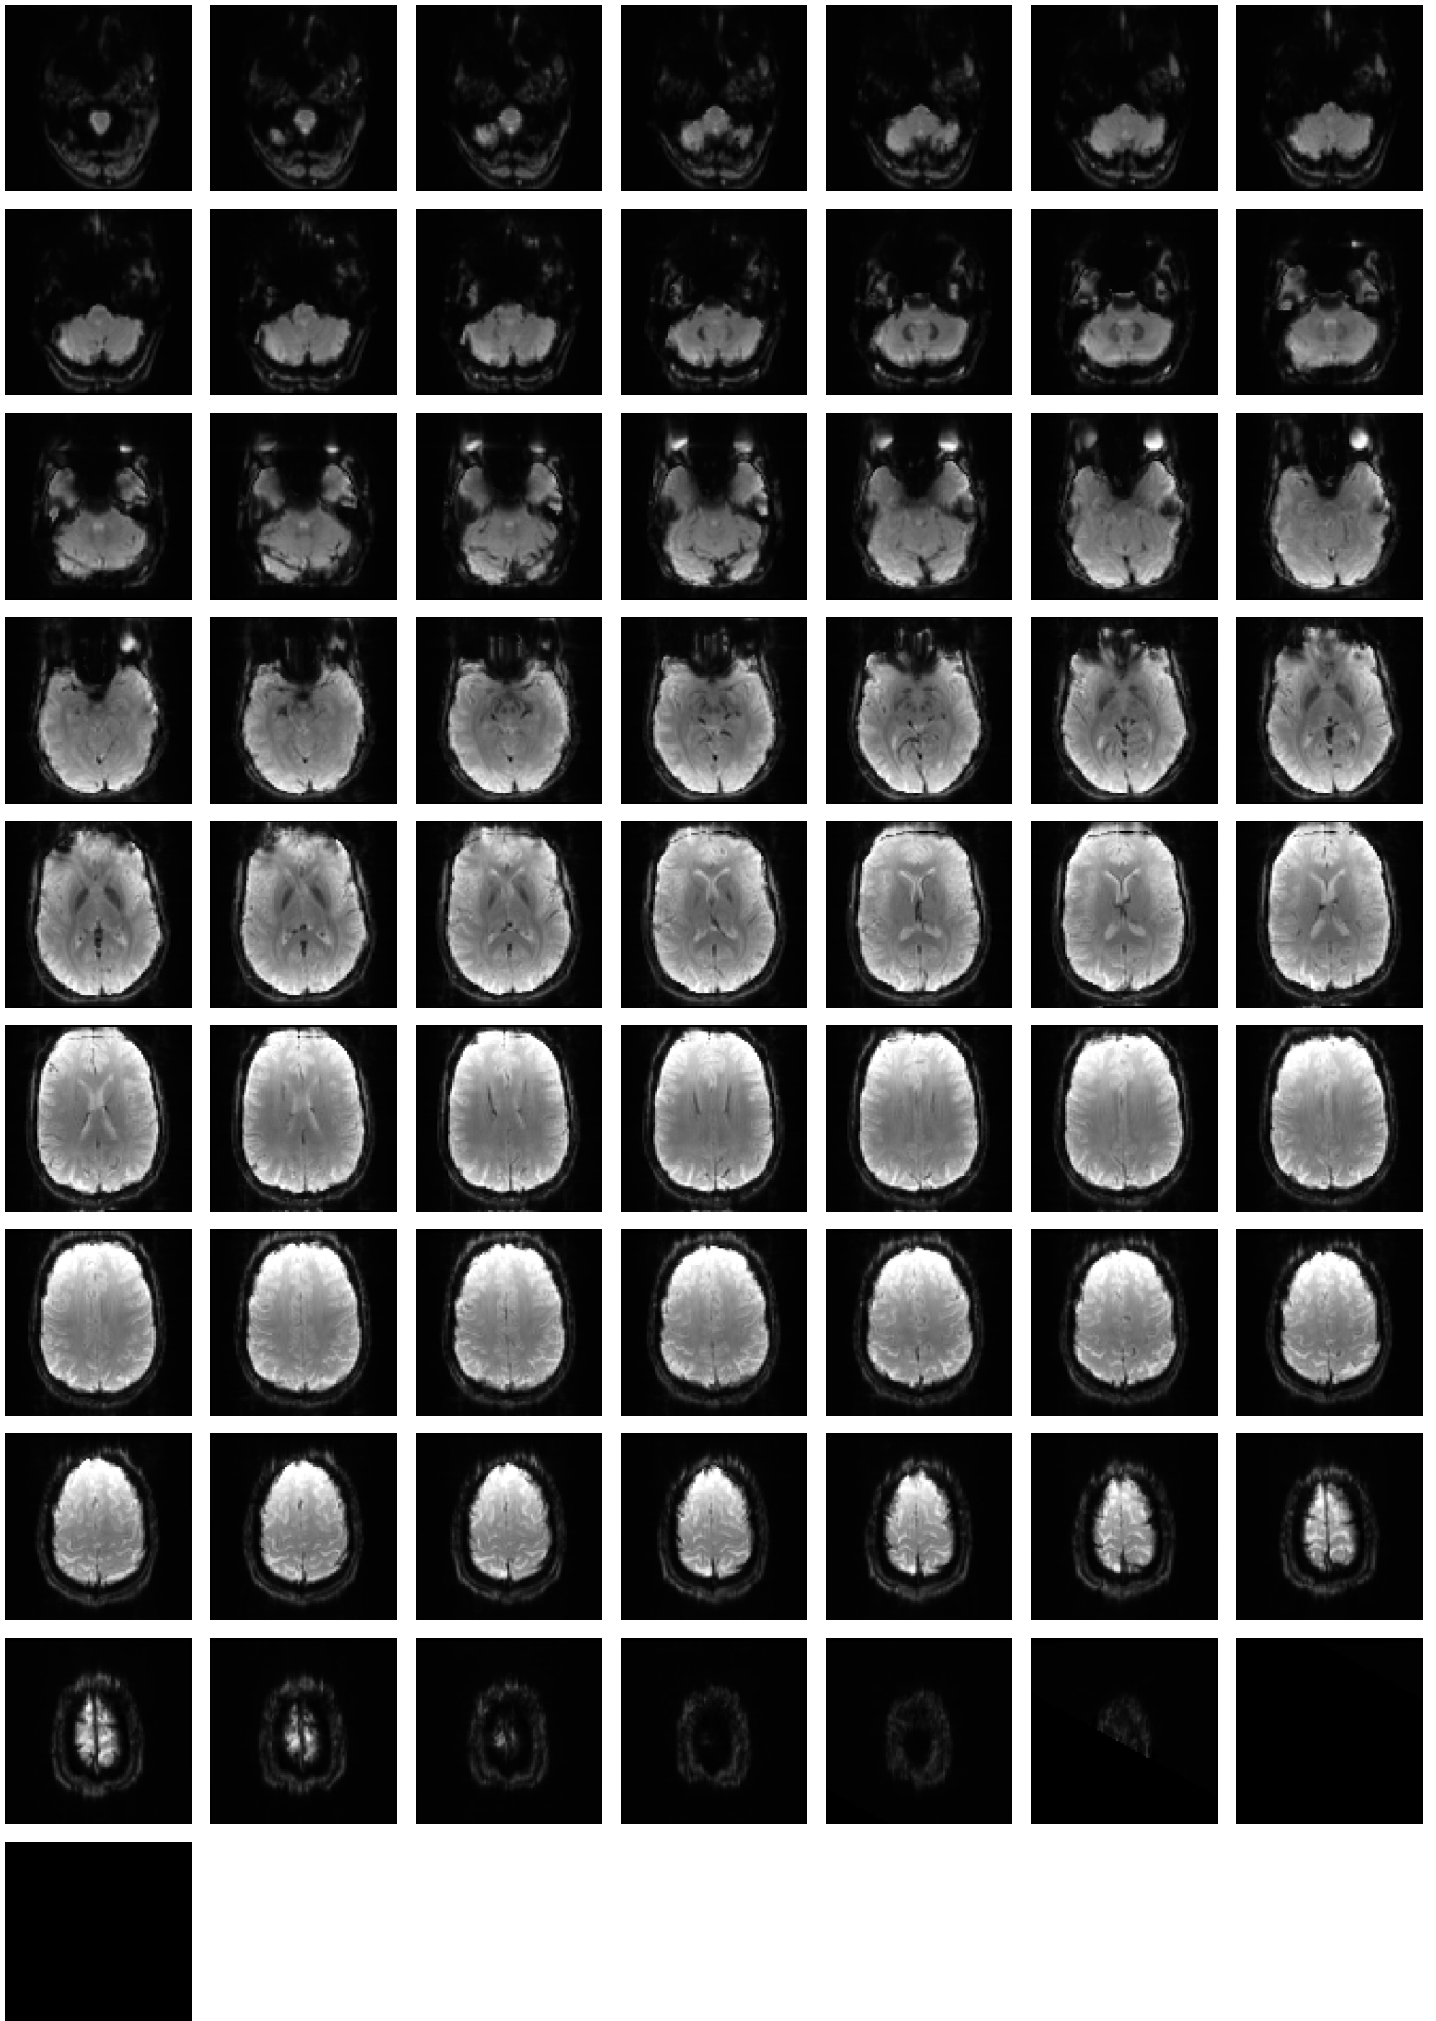

Mean EPI

Brain mask

tSNR

motion

fieldmap correction

coregistration