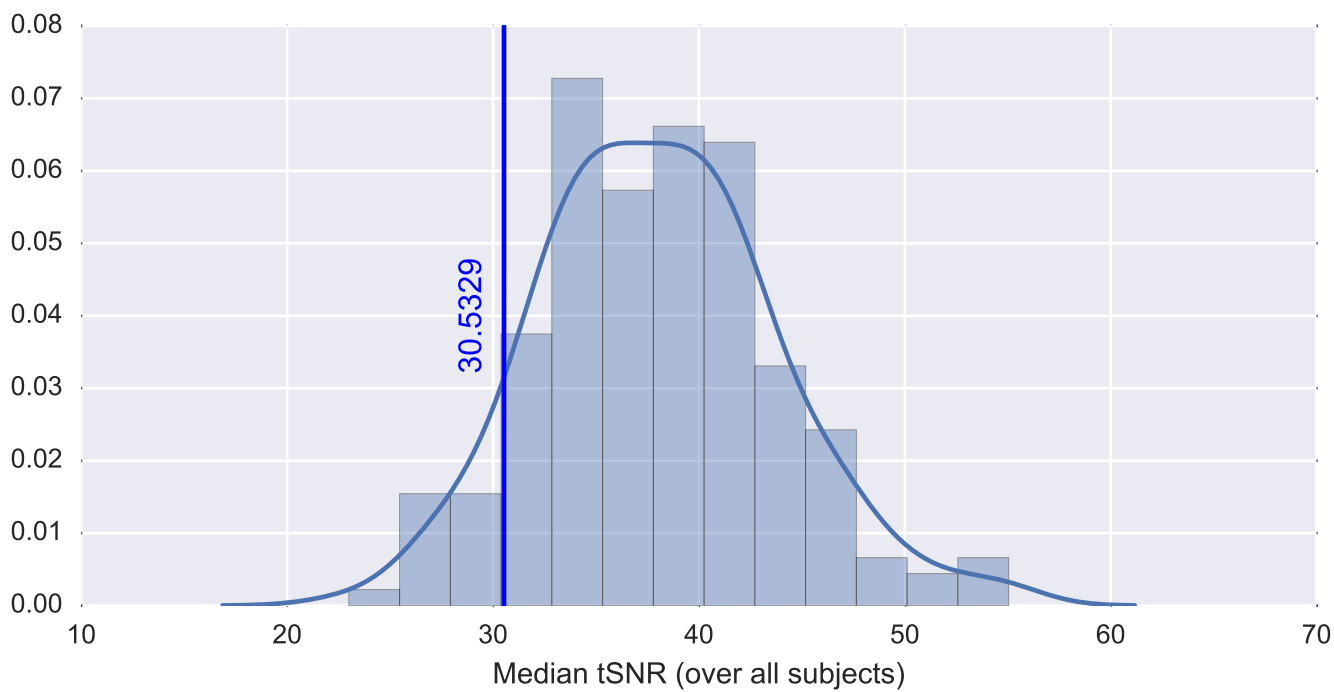

Mean EPI

Brain mask

tSNR

motion

fieldmap correction

coregistration