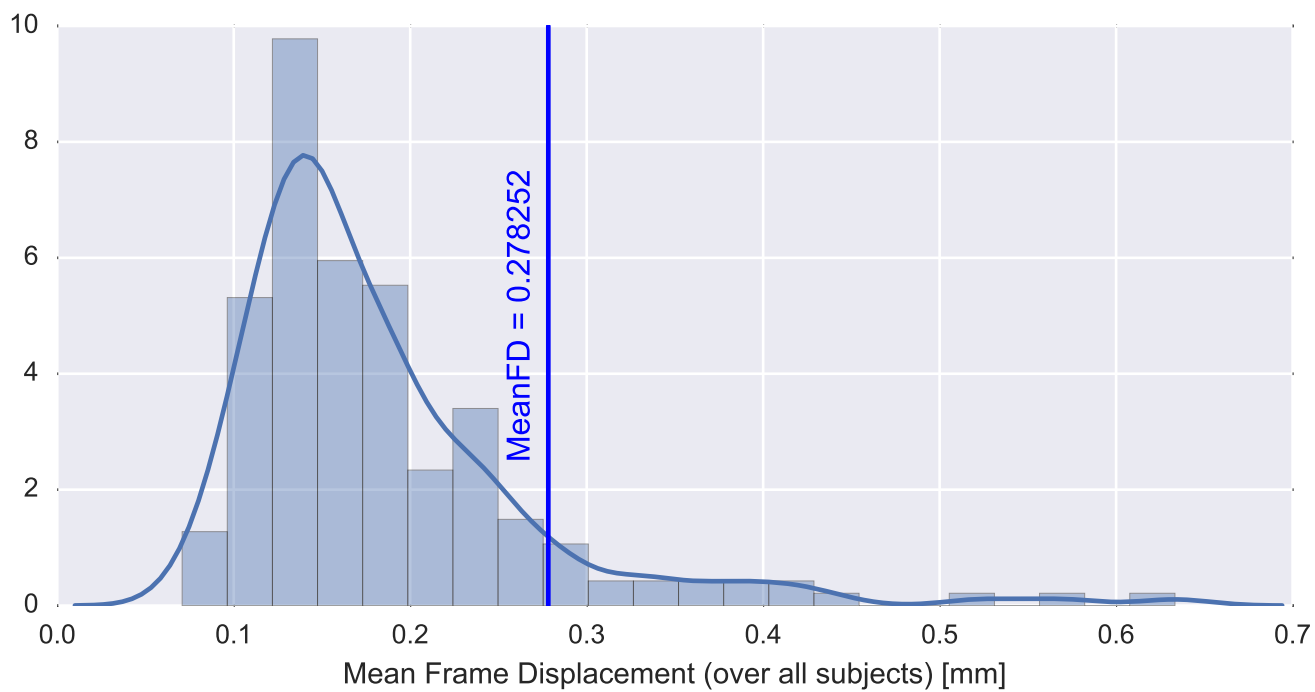

Mean EPI

Brain mask

tSNR

motion

fieldmap correction

coregistration