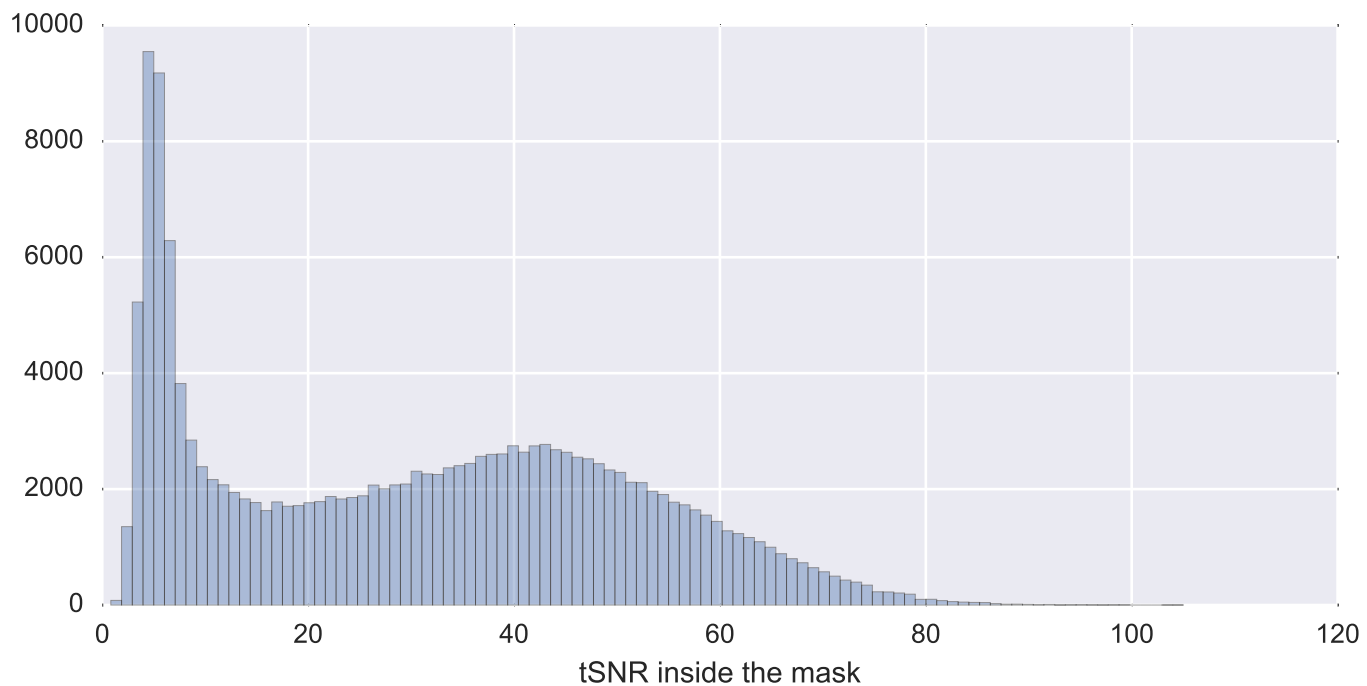

Mean EPI

Brain mask

tSNR

motion

fieldmap correction

coregistration