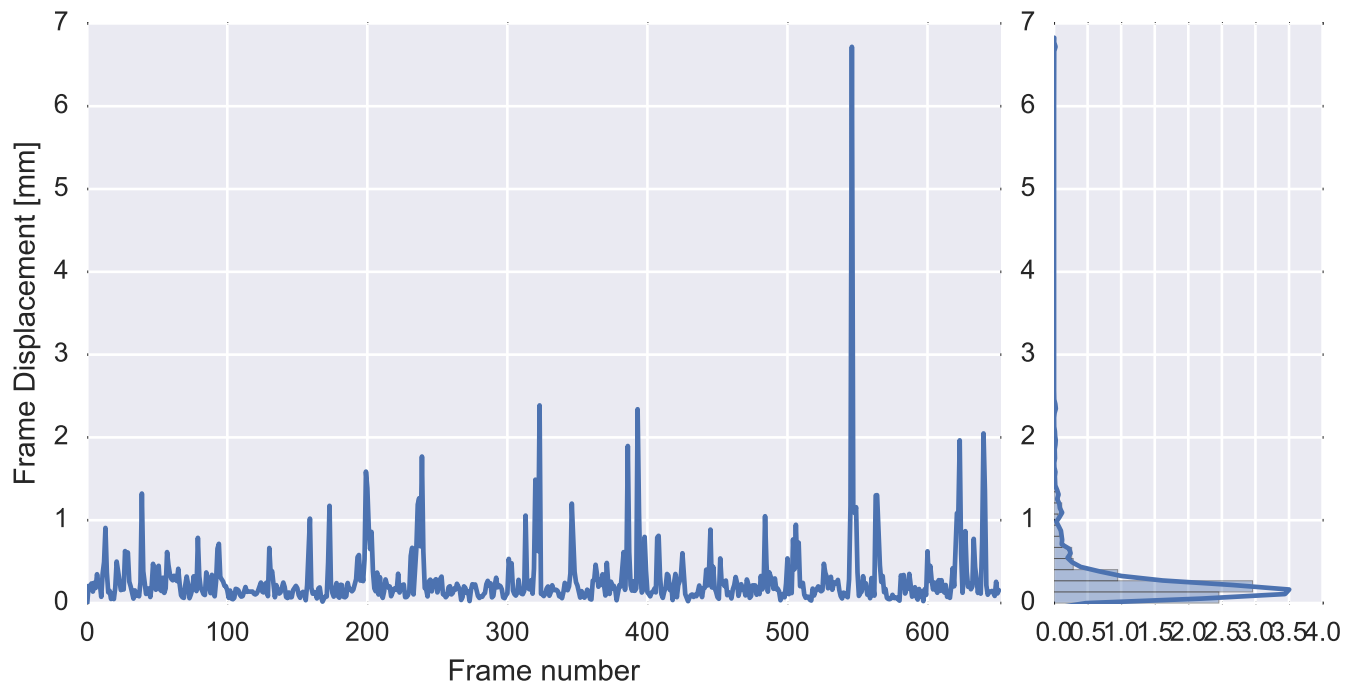

Mean EPI

Brain mask

tSNR

motion

fieldmap correction

coregistration