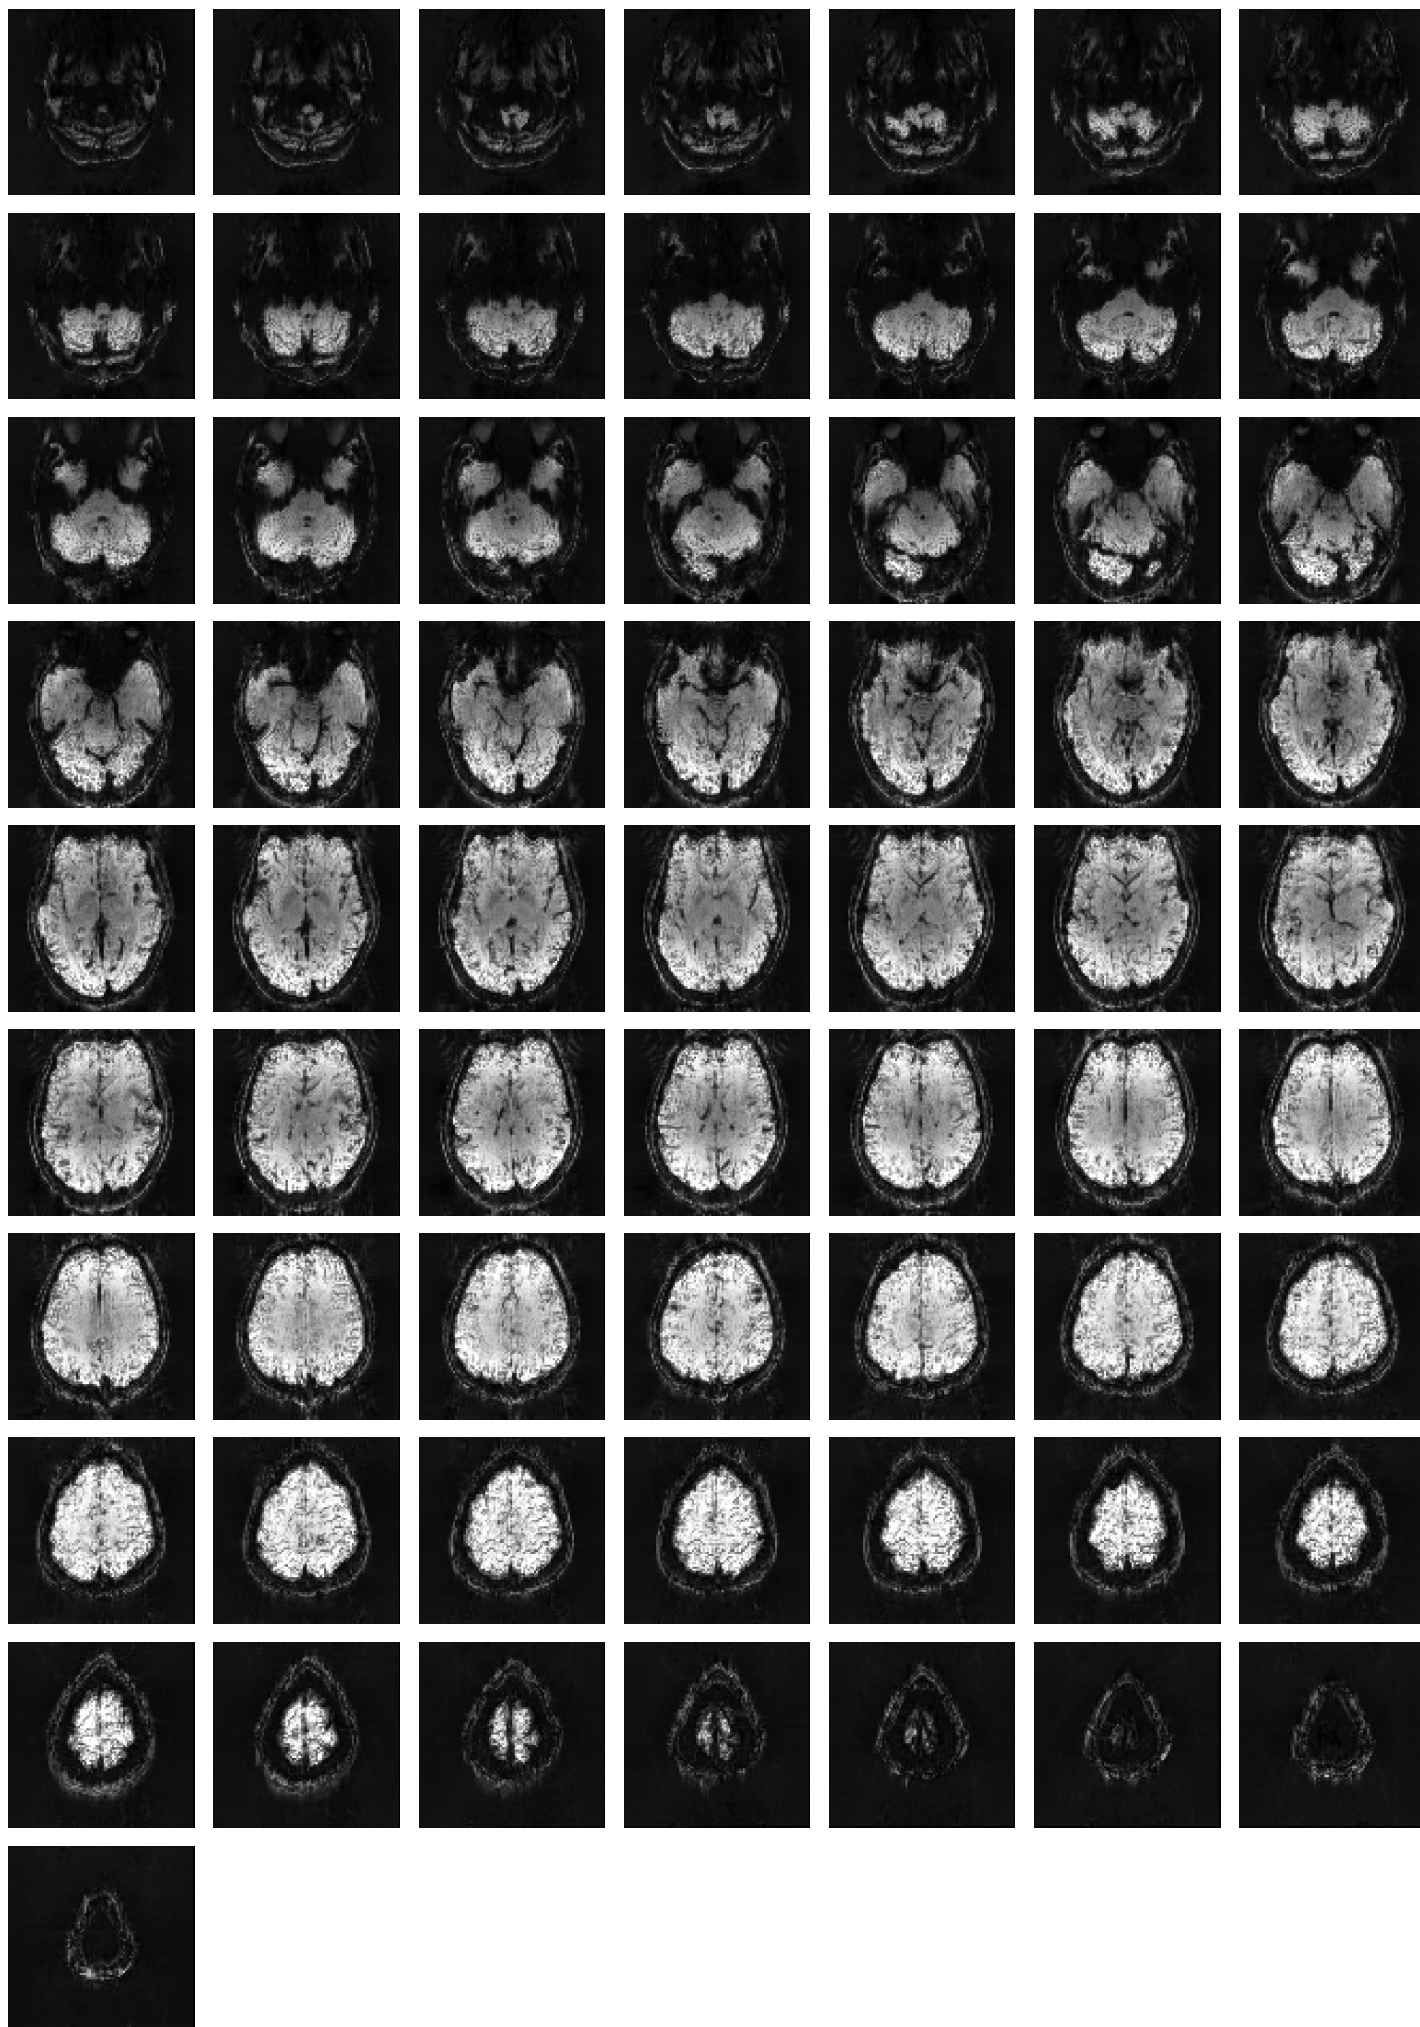

Mean EPI

Brain mask

tSNR

motion

fieldmap correction

coregistration