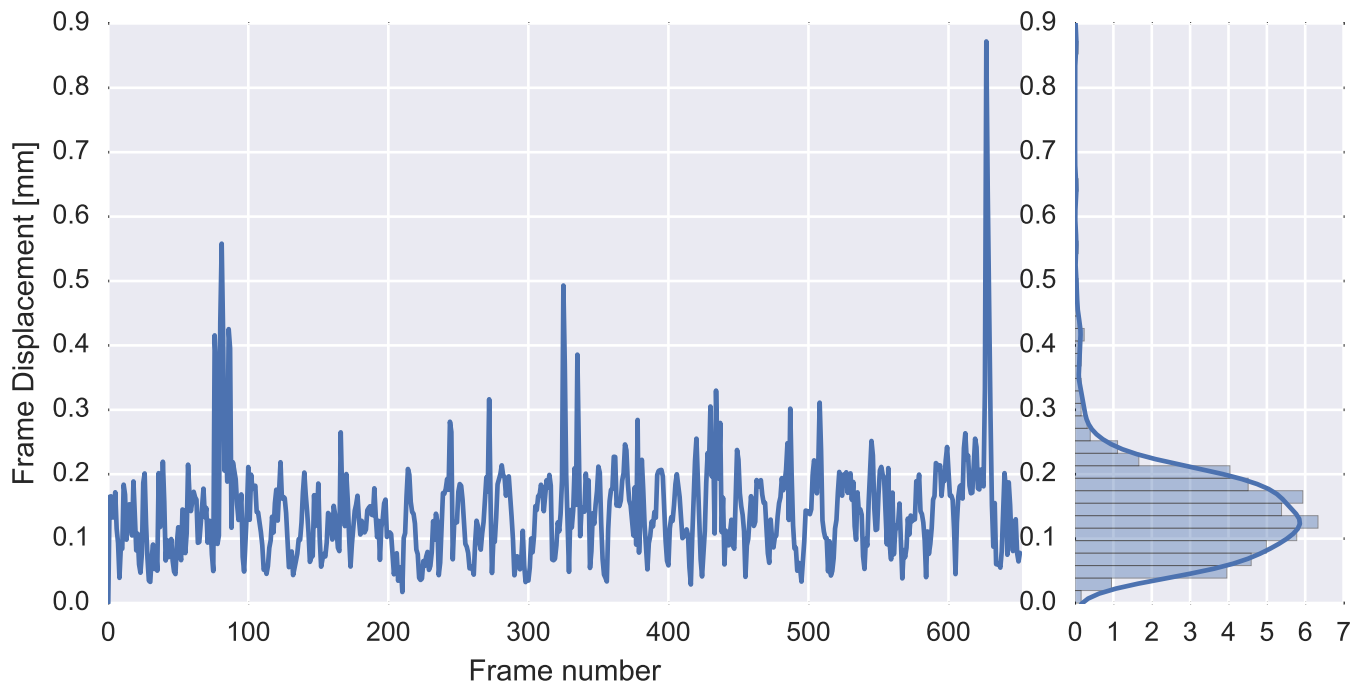

Mean EPI

Brain mask

tSNR

motion

fieldmap correction

coregistration