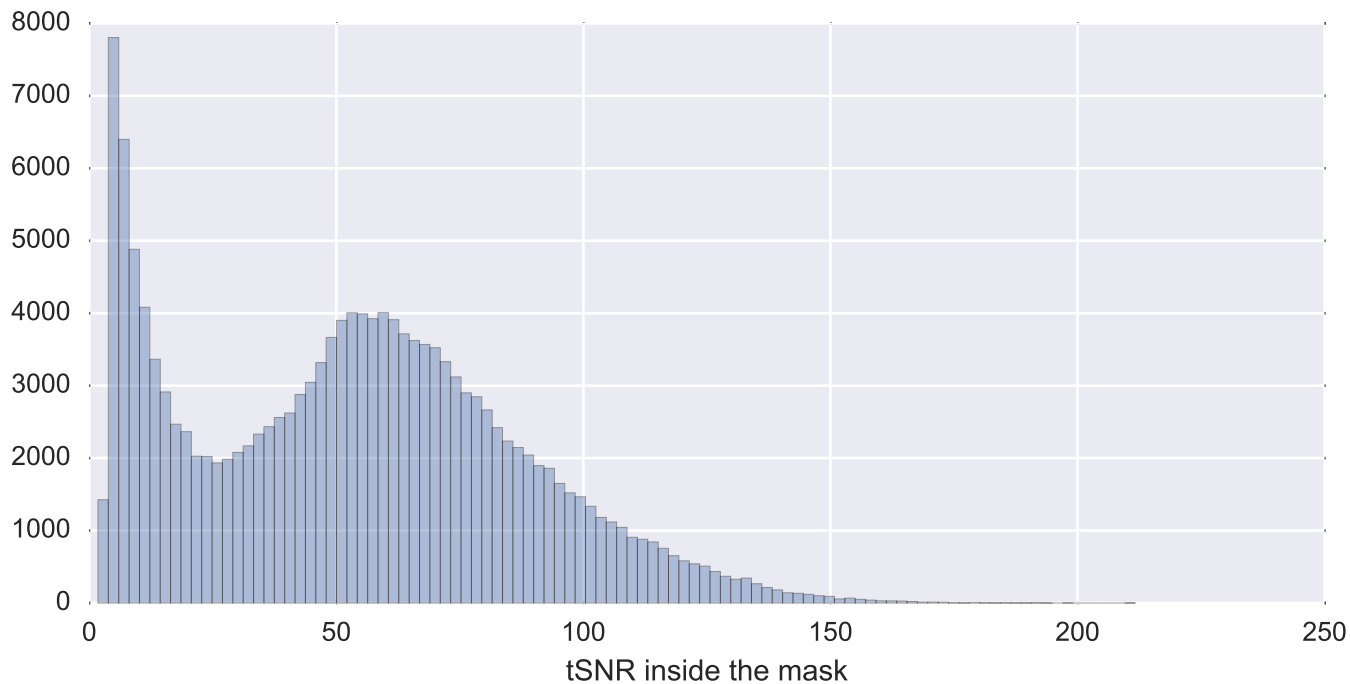

Mean EPI

Brain mask

tSNR

motion

fieldmap correction

coregistration