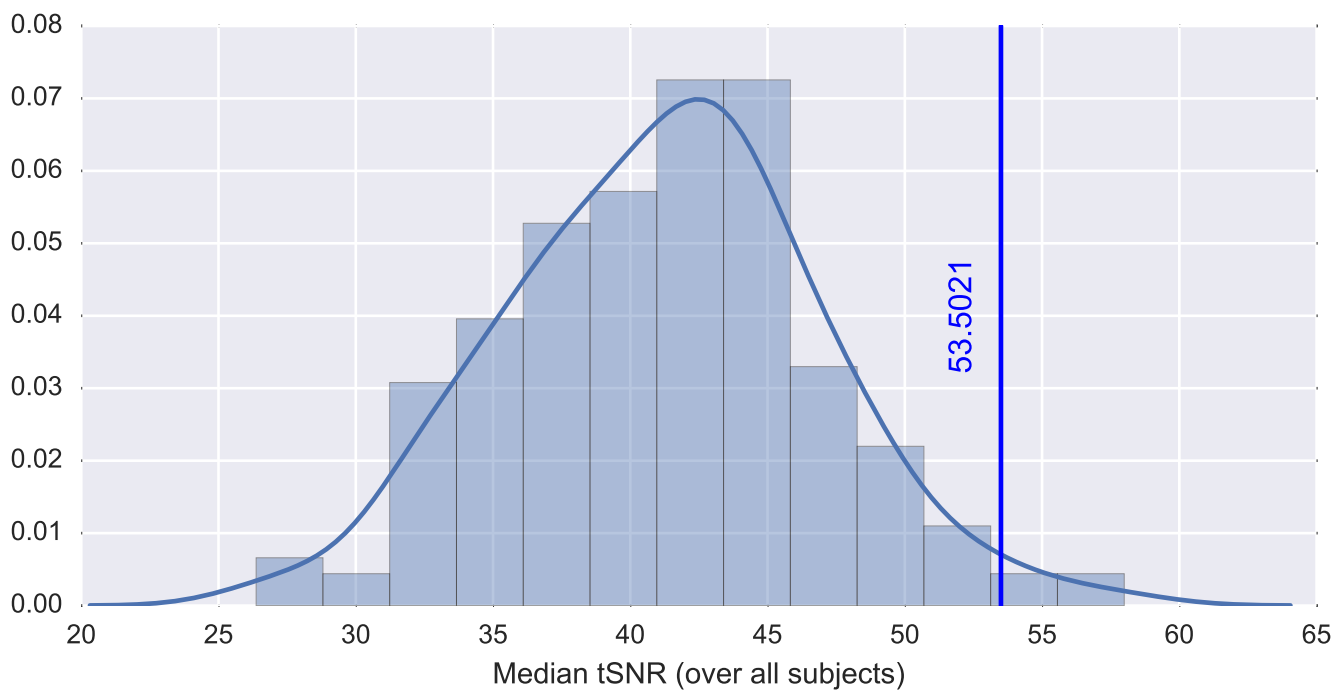

Mean EPI

Brain mask

tSNR

motion

fieldmap correction

coregistration