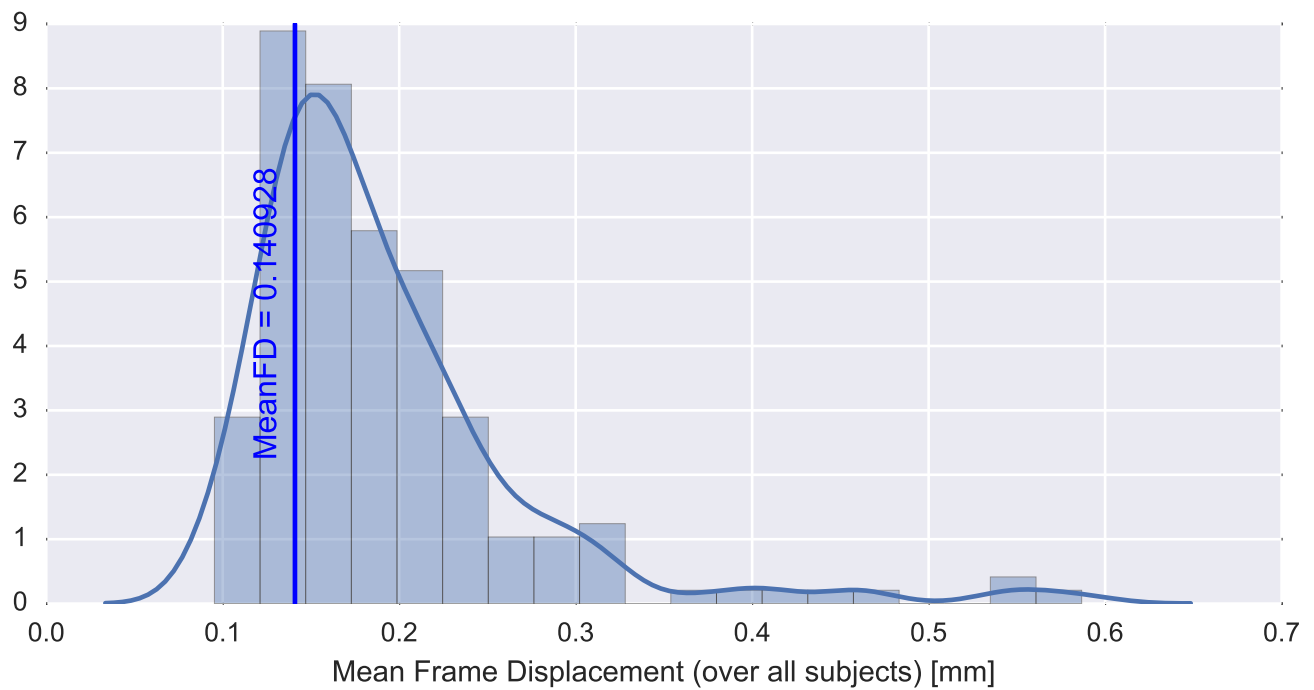

Mean EPI

Brain mask

tSNR

motion

fieldmap correction

coregistration