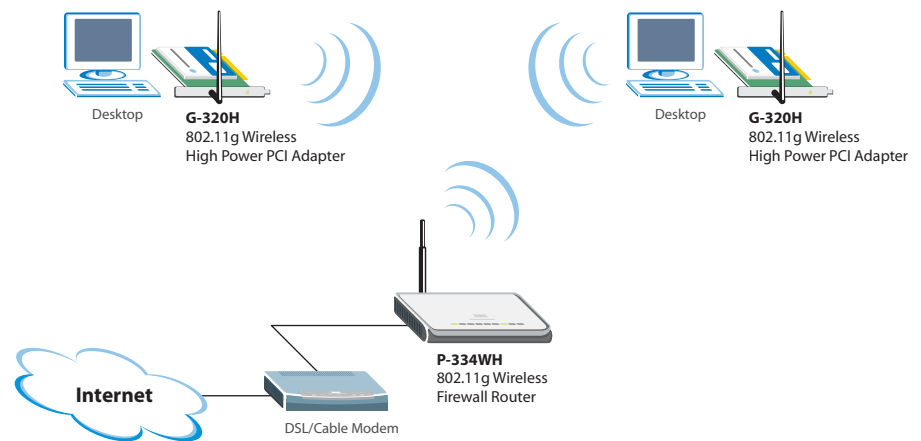

- 802.11i standards support
- Support 802.1x authentications
- WPA & WPA2 support with Utility
- Support Software AP
- Support Power Saving mode
- WMM support

Hardware Specifications

- Operation Voltage: DC 3.3V
- Antenna: One 5dBi detachable dipole external antennas

Physical Specifications

- Dimensions: 120 (W) x 80 (D) x10 (H) mm
- Weight: 123 g

Environmental Specifications

- Operating Temperature: 0°C ~ 50°C
- Operating Humidity: 20% ~95% Non-condensing

Certification

- FCC/Recycle/Russia Logo/RoHS

Application Diagram

For more product information, visit us on the web www.ZyXEL.com

Corporate Headquarters
ZyXEL Communications Corp.
Tel: +886-3-578-3942
Fax: +886-3-578-2439
Email: sales@zyxel.com.tw
<http://www.zyxel.com>

ZyXEL Ukraine
Tel: +380 44 494 49 31
Fax: +380 44 494 49 32
Email: sales@ua.zyxel.com
<http://www.ua.zyxel.com>